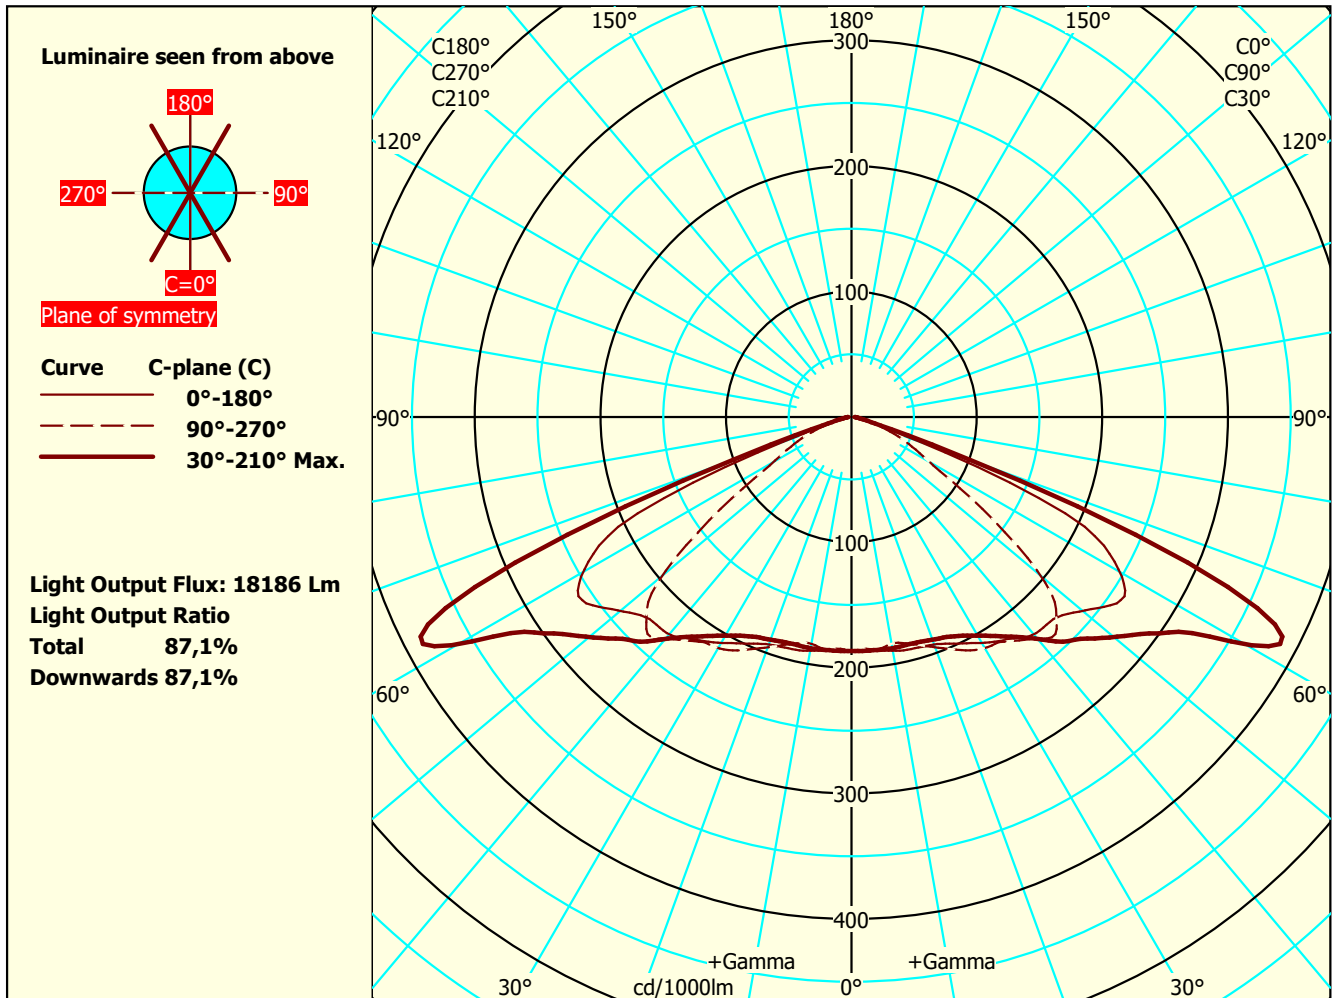

Focus Lighting AS

PhotoFiler/2013.12.0.2/EULumdat 1

Luminaire: Way\_4xFFg5DA\_MEW-sym\_840

Lightsources 1

Dimensions Luminous Physical

Type No.:

Type: 4xFF2x8DA/840\_799mA

Length mm 470 480

Test Report: VFR-200108-0274-MS

Total luminous flux: 20877 lm

Width (Circular=0) 0 0

Date / name: 30-05-2022 - serial: 2316635689 sensor:

Colour temp: 4000

Heigth C0° side 36 240

3060857322

CRI: 80

Heigth C90° end 36

Tilt-angle: 0°

Watt total: 160 W

Heigth C180° side 36

Conv.factor: 1

Heigth C270° end 36

File Name: Way\_4xFFg5DA\_MEW-sym\_840.ldt

Some part of the I-table and luminous flux is missing. Thus the output flux and ratios are uncertain.