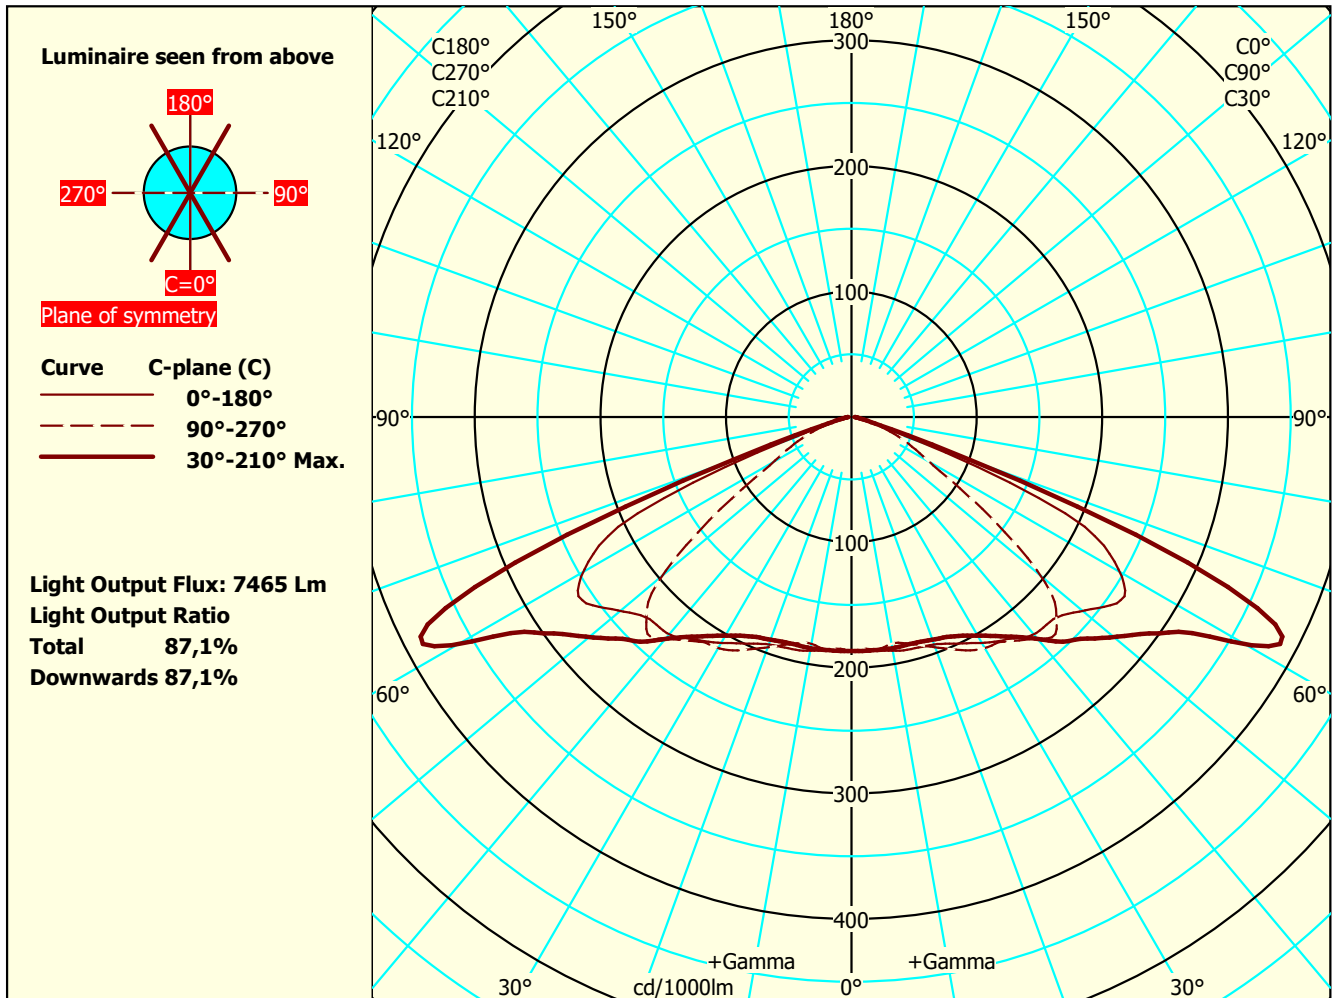

Focus Lighting AS

PhotoFiler/2013.12.0.2/EULumdat 1

Luminaire: Way_3xFFg5DA_MEW-sym_827

Lightsources 1

Dimensions Luminous Physical

Type No.:

Type: 3xFF2x6DA/827_630mA

Length mm 470 480

Test Report: VFR-181214-0274-MS

Total luminous flux: 8569 lm

Width (Circular=0) 0 0

Date / name: 29-06-2021 - serial: 2316635689 sensor:

Colour temp: 2700

Heigth C0° side 36 240

3060857322

CRI: 80

Heigth C90° end 36

Tilt-angle: 0°

Watt total: 69,9 W

Heigth C180° side 36

Conv.factor: 1

Heigth C270° end 36

File Name: Way_3xFFg5DA_MEW-sym_827.ldt

Some part of the I-table and luminous flux is missing. Thus the output flux and ratios are uncertain.