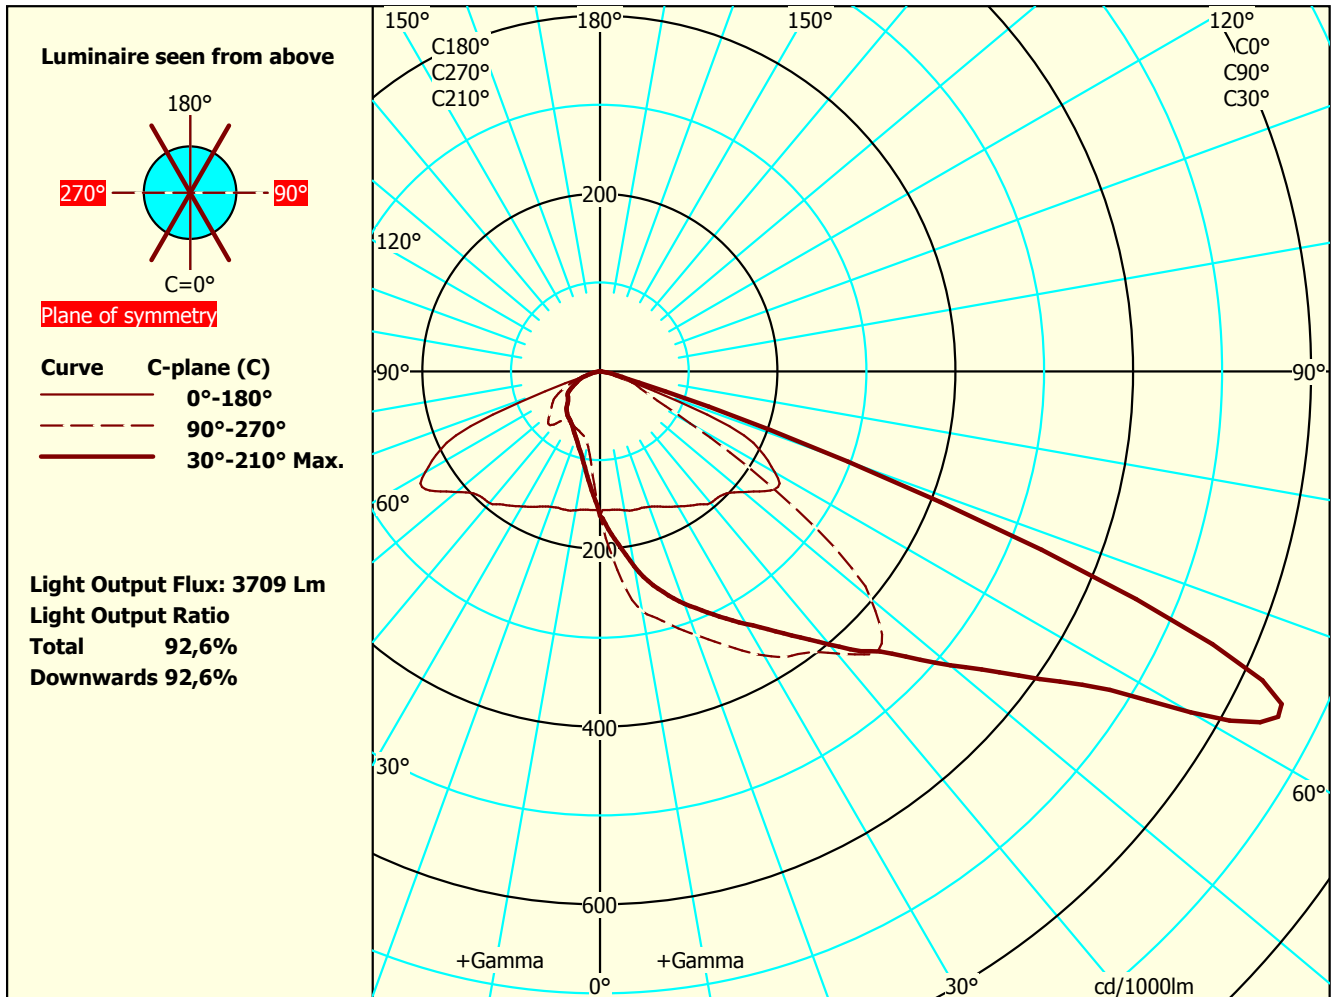

Focus Lighting

Luminaire: Peak\_1xFFg5DA\_MEW\_830  
 Type No.:  
 Test Report: VFR-180606-0123-MS  
 Date / name: 22-06-2021 - serial: 2316635689  
 Tilt-angle: 0°  
 Conv.factor: 1  
 File Name: Peak\_1xFFg5DA\_MEW\_830.ldt

Lightsources 1  
 Type: FFg5DA\_2x8/830\_630mA  
 Total luminous flux: 4008 lm  
 Colour temp: 3000  
 CRI: 80  
 Watt total: 32,5 W

PhotoFiler/2010.10/EULumdat 1  
 Dimensions Luminous Physical  
 Length mm 370 380  
 Width (Circular=0) 0 0  
 Heigth C0° side 0 114  
 Heigth C90° end 0  
 Heigth C180° side 0  
 Heigth C270° end 0

Some part of the I-table and luminous flux is missing. Thus the output flux and ratios are uncertain.