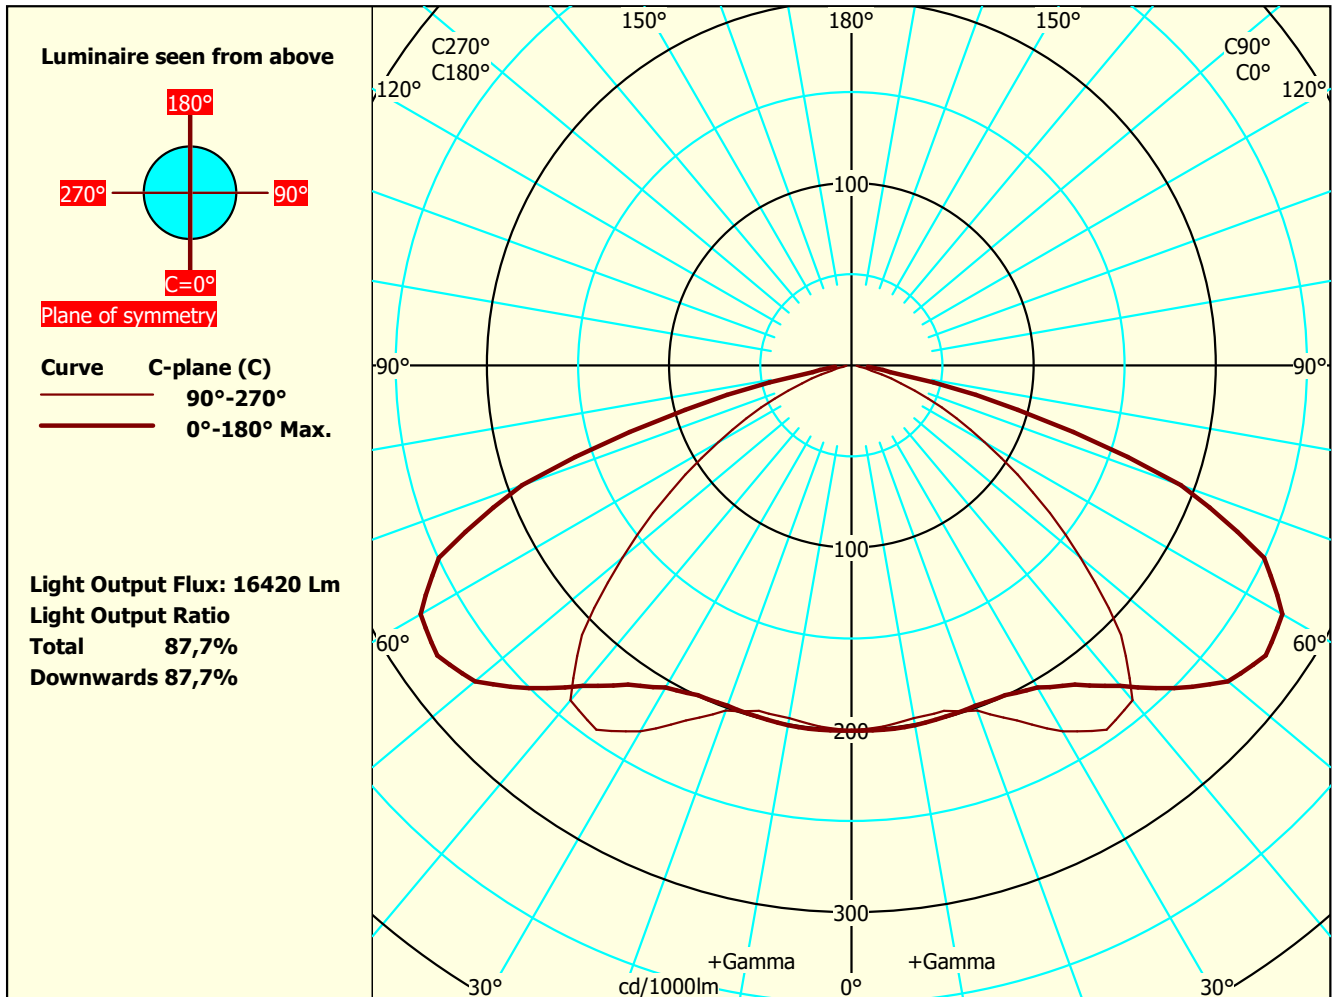

Focus Lighting AS

Luminaire: Way_4xFFg5DA_CAT_827

Type No.:

Test Report: VFR-181212-0268-MS

Date / name: 30-05-2022

Tilt-angle: 0°

Conv.factor: 1

File Name: Way_4xFFg5DA_CAT_827.ltd

Lightsources 1

Type: 4xFF2x8DA/827_799mA

Total luminous flux: 18715 lm

Colour temp: 2700

CRI: 80

Watt total: 160 W

PhotoFiler/2013.12.0.2/EULumdat 1

Dimensions Luminous Physical

Length mm 470 480

Width (Circular=0) 0 0

Heigh C0° side 36 240

Heigh C90° end 36

Heigh C180° side 36

Heigh C270° end 36

Some part of the I-table and luminous flux is missing. Thus the output flux and ratios are uncertain.