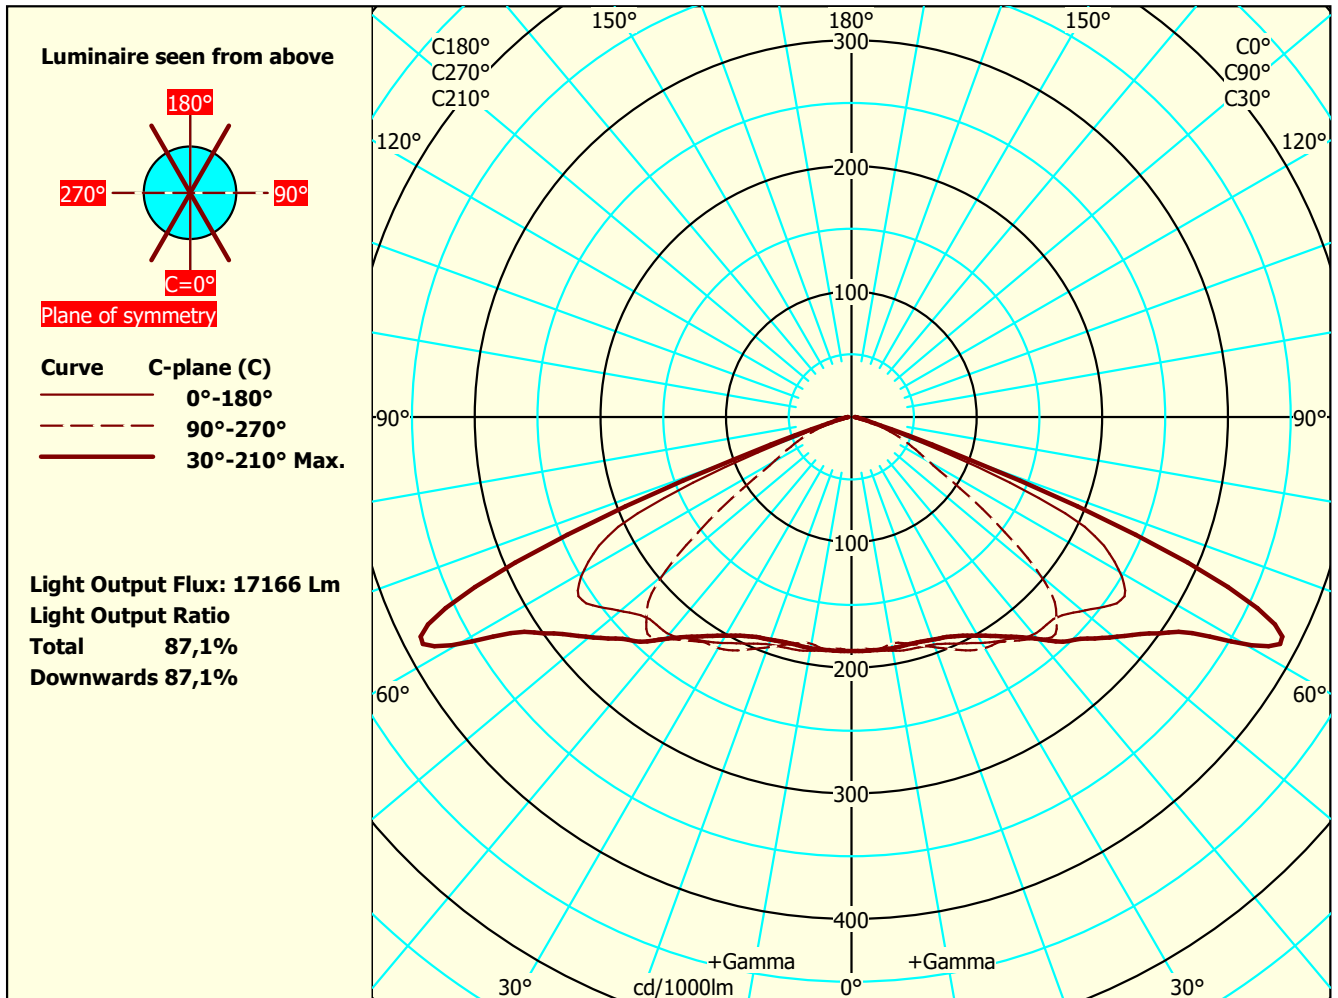

Focus Lighting AS

PhotoFiler/2013.12.0.2/EULumdat 1

Luminaire: Way_4xFFg5DA_MEW-sym_830

Lightsources 1

Dimensions Luminous Physical

Type No.:

Type: 4xFF2x8DA/830_799mA

Length mm 470 480

Test Report: VFR-200108-0274-MS

Total luminous flux: 19706 lm

Width (Circular=0) 0 0

Date / name: 30-05-2022 - serial: 2316635689 sensor:

Colour temp: 3000

Heigth C0° side 36 240

3060857322

CRI: 80

Heigth C90° end 36

Tilt-angle: 0°

Watt total: 160 W

Heigth C180° side 36

Conv.factor: 1

Heigth C270° end 36

File Name: Way_4xFFg5DA_MEW-sym_830.ldt

Some part of the I-table and luminous flux is missing. Thus the output flux and ratios are uncertain.