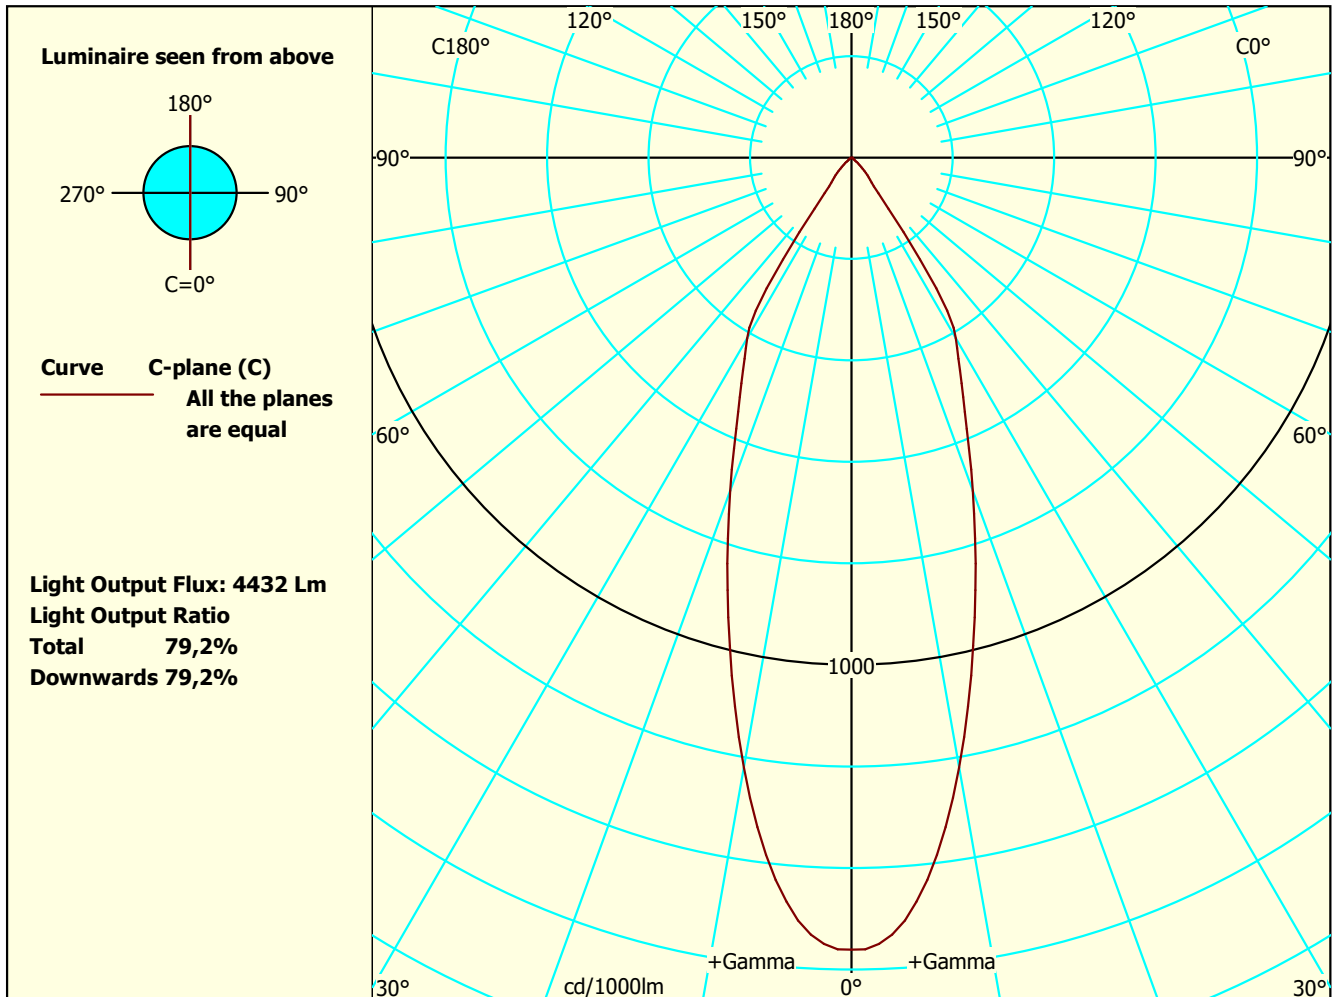

Focus Lighting AS

Luminaire: Turn_38grW_830

Type No.:

Test Report: VFR-180604-0120-MS

Date / name: 08-04-2024 - serial: 2316635689

Tilt-angle: 0°

Conv.factor: 1

File Name: Turn_38grW_830.ltd

Lightsources 1

Type: V18_30E4000-C-93_900mA

Total luminous flux: 5598 lm

Colour temp: 3000

CRI: 81.7

Watt total: 33,6 W

PhotoFiler/2010.10/EULumdat 1

Dimensions Luminous Physical

Length mm 166 180

Width (Circular=0) 0 0

Heigth C0° side 0 200

Heigth C90° end 0

Heigth C180° side 0

Heigth C270° end 0

Some part of the I-table and luminous flux is missing. Thus the output flux and ratios are uncertain.