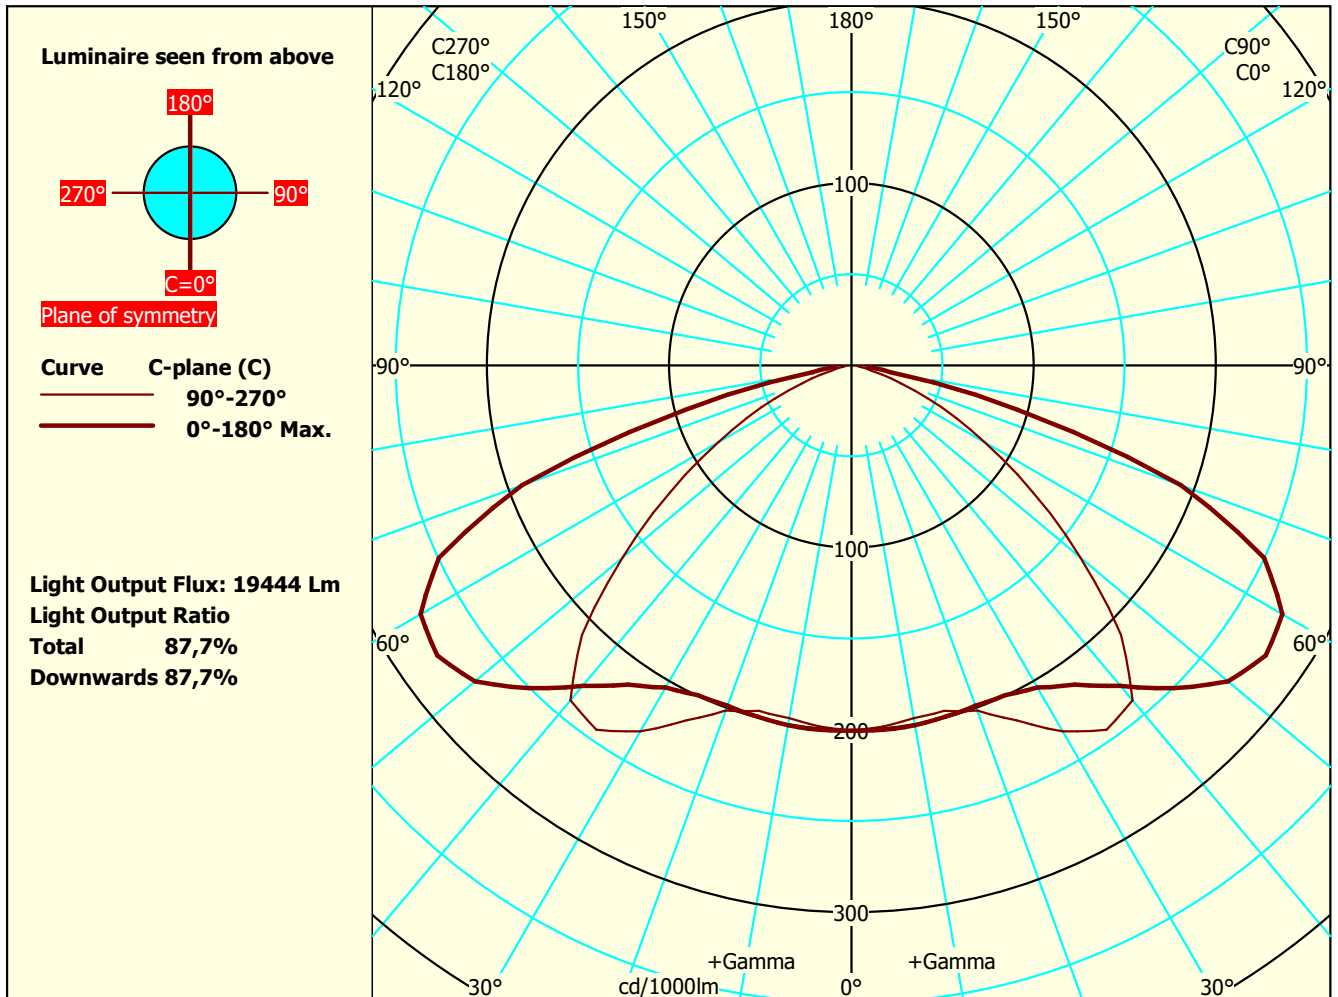

Focus Lighting AS

Luminaire: Way_4xFFg5DA_CAT_730

Type No.:

Test Report: VFR-181212-0268-MS

Date / name: 30-05-2022

Tilt-angle: 0°

Conv.factor: 1

File Name: Way_4xFFg5DA_CAT_730.ltd

Lightsources 1

Type: 4xFF2x8DA/730_799mA

Total luminous flux: 22162 lm

Colour temp: 3000

CRI: 74

Watt total: 160 W

PhotoFiler/2013.12.0.2/EULumdat 1

Dimensions Luminous Physical

Length mm 470 480

Width (Circular=0) 0 0

Heigh C0° side 36 240

Heigh C90° end 36

Heigh C180° side 36

Heigh C270° end 36

Some part of the I-table and luminous flux is missing. Thus the output flux and ratios are uncertain.