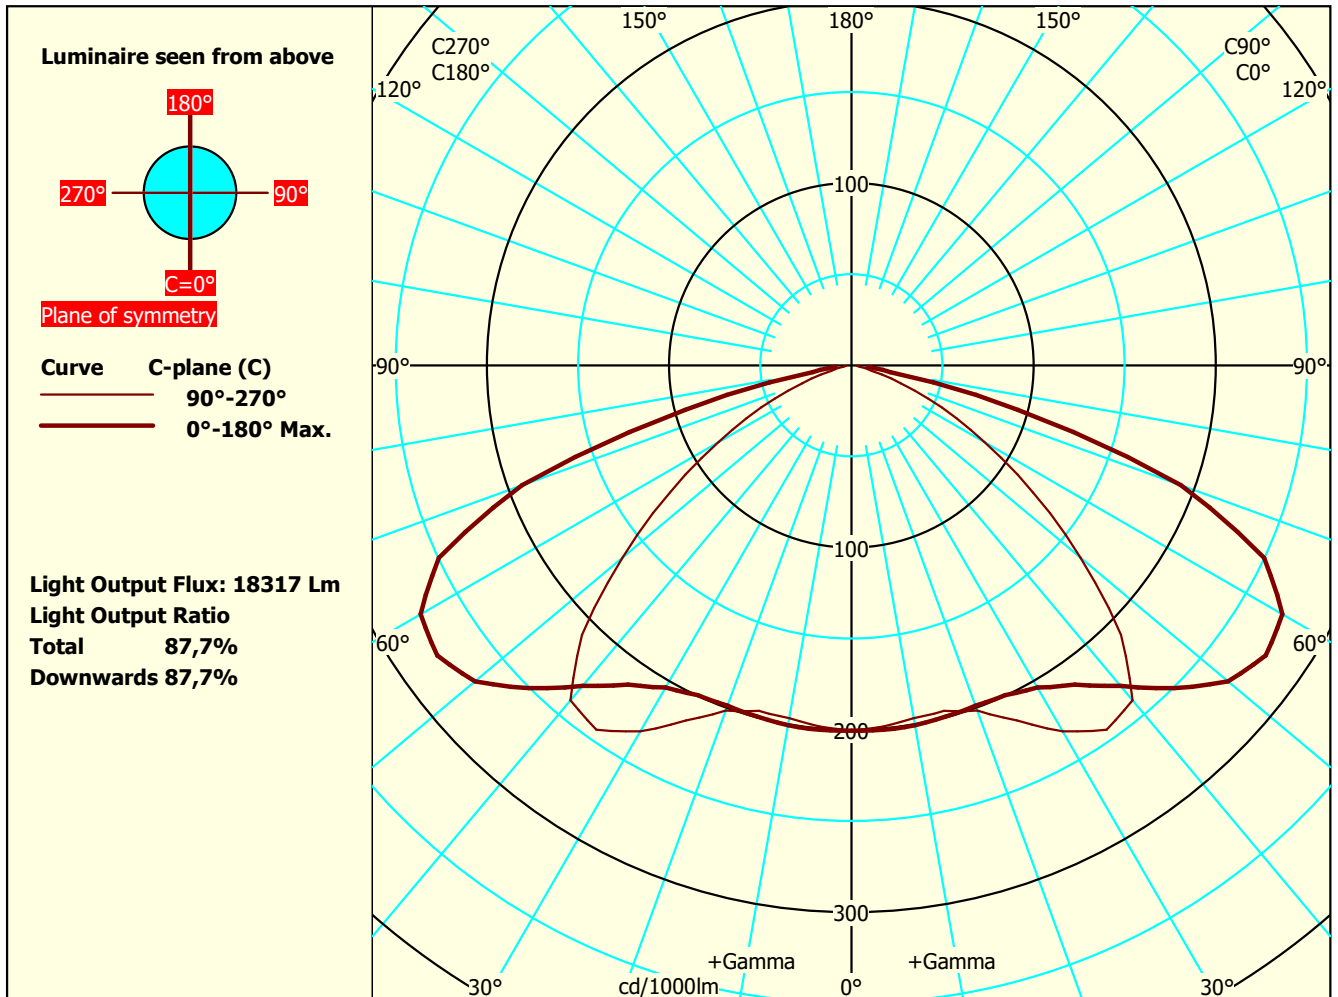

Focus Lighting AS

Luminaire: Way_4xFFg5DA_CAT_840

Type No.:

Test Report: VFR-181212-0268-MS

Date / name: 30-05-2022

Tilt-angle: 0°

Conv.factor: 1

File Name: Way_4xFFg5DA_CAT_840.ltd

Lightsources 1

Type: 4xFF2x8DA/840_799mA

Total luminous flux: 20877 lm

Colour temp: 4000

CRI: 80

Watt total: 160 W

PhotoFiler/2013.12.0.2/EULumdat 1

Dimensions Luminous Physical

Length mm 470 480

Width (Circular=0) 0 0

Heigh C0° side 36 240

Heigh C90° end 36

Heigh C180° side 36

Heigh C270° end 36

Some part of the I-table and luminous flux is missing. Thus the output flux and ratios are uncertain.