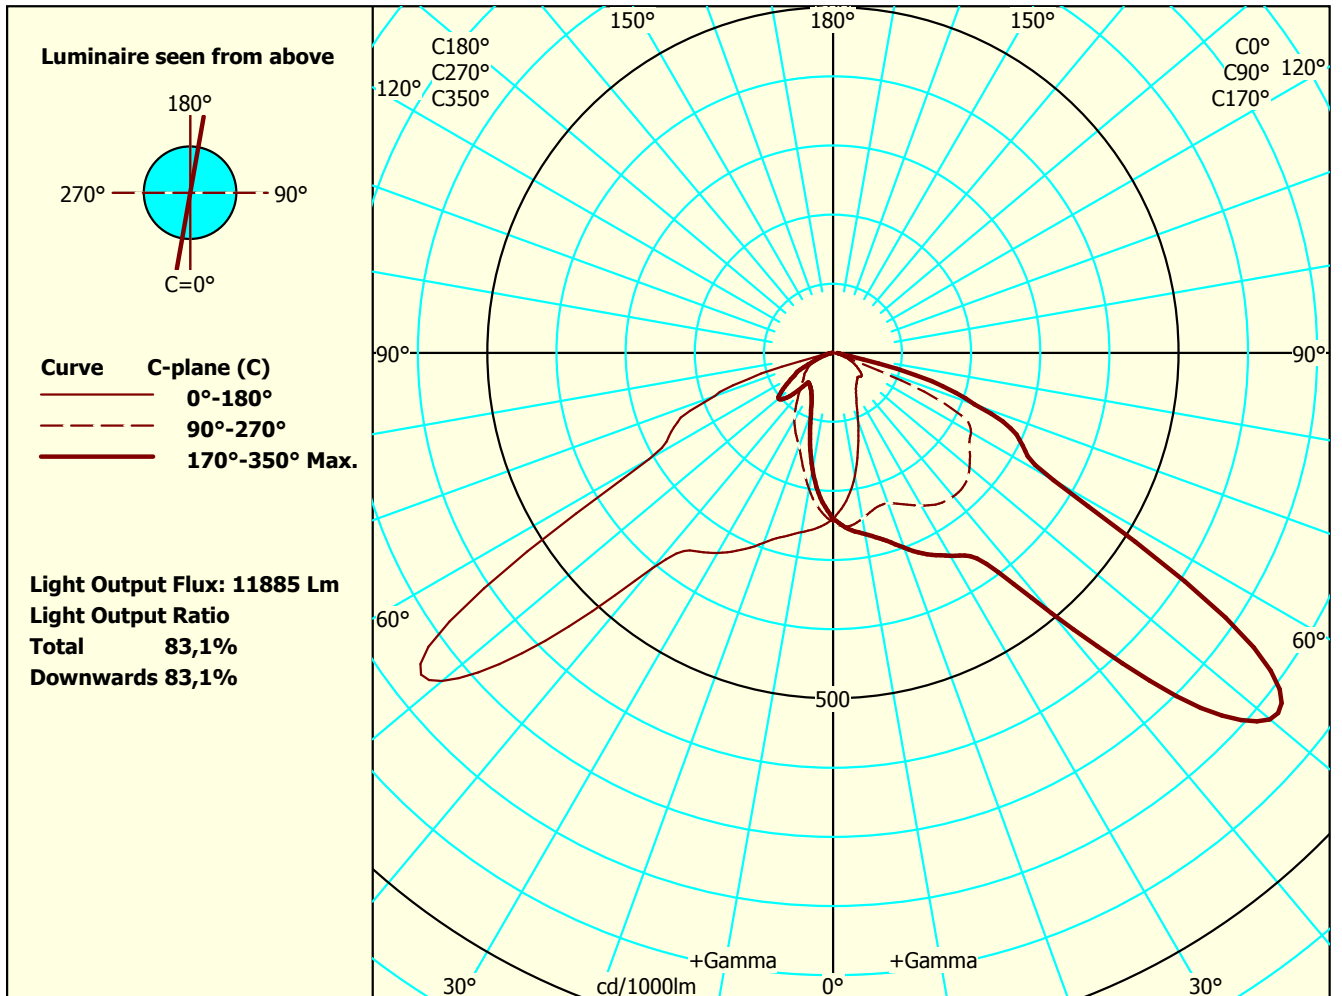

Focus Lighting AS

Luminaire: Way\_4xFFg4+DA\_PX\_830

Type No.:

Test Report: VFR-200108-0264-MS

Date / name: 08-01-2020 - serial: 2316635689

sensor: 3060857322

Tilt-angle: 0°

Conv.factor: 1

File Name: Way\_4xFFg4+DA\_PX\_830.ltd

Lightsources 1

Type: 4xFFg4+2x8DA/830\_560mA

Total luminous flux: 14303 lm

Colour temp: 3000

CRI: 80

Watt total: 109 W

PhotoFiler/2013.12.0.2/EULumdat 1

Dimensions Luminous Physical

Length mm 470 480

Width (Circular=0) 0 0

Heigth C0° side 36 240

Heigth C90° end 36

Heigth C180° side 36

Heigth C270° end 36

Some part of the I-table and luminous flux is missing. Thus the output flux and ratios are uncertain.