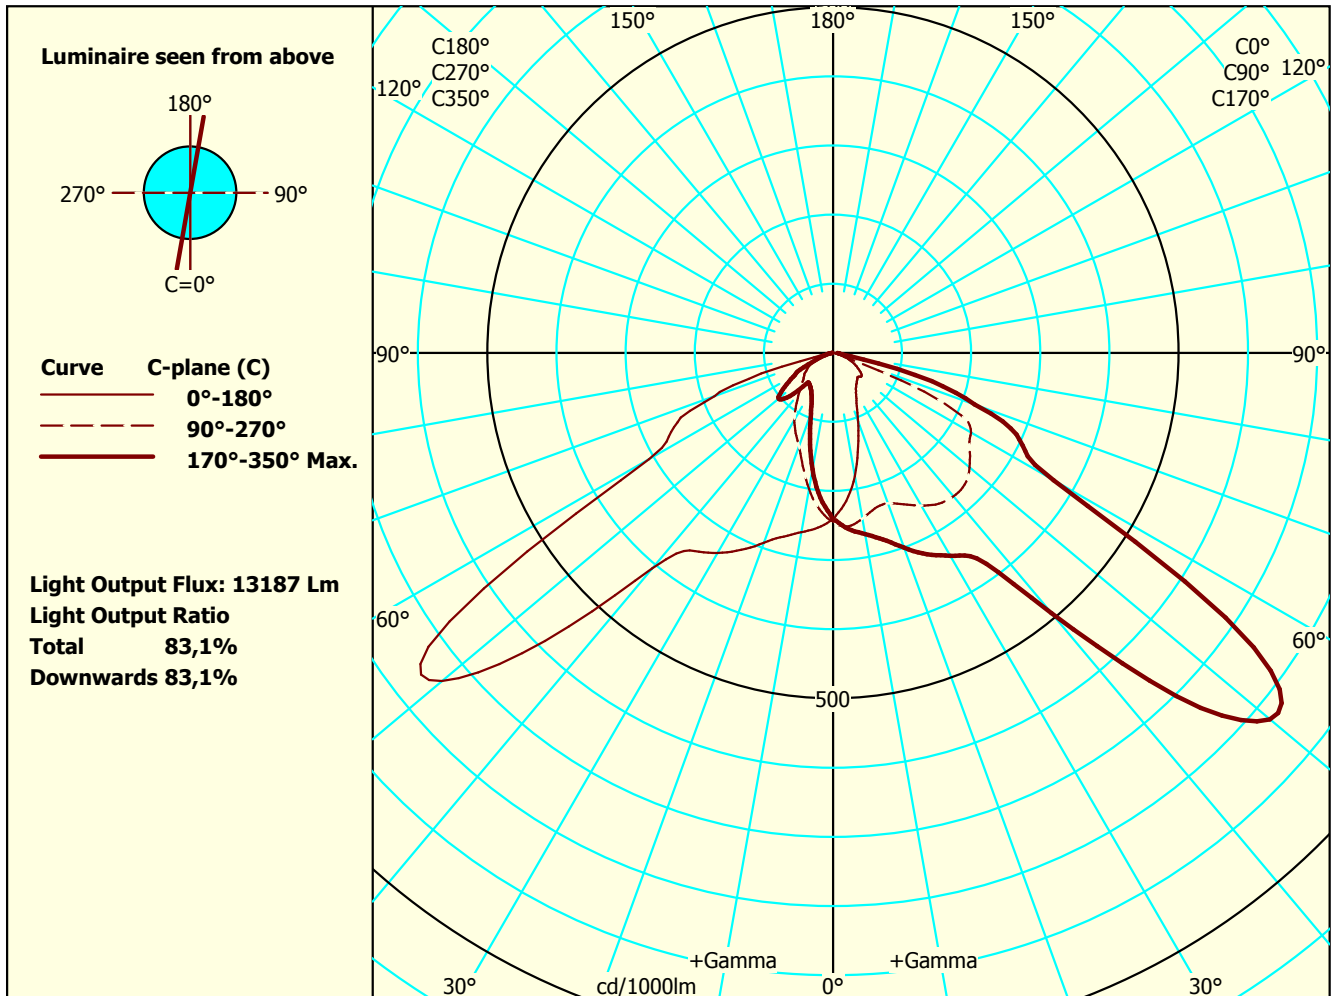

Focus Lighting AS

PhotoFiler/2013.12.0.2/EULumdat 1

Luminaire: Way_4xFFg4+DA_PX_730

Lightsources 1

Dimensions Luminous Physical

Type No.:

Type: 4xFFg4+2x8DA/730_560mA Length mm 470 480

Test Report: VFR-200108-0264-MS

Total luminous flux: 15870 lm

Width (Circular=0) 0 0

Date / name: 08-01-2020 - serial: 2316635689

Colour temp: 3000

Heigth C0° side 36 240

sensor: 3060857322

CRI: 73.9

Heigth C90° end 36

Tilt-angle: 0°

Watt total: 109 W

Heigth C180° side 36

Conv.factor: 1

Heigth C270° end 36

File Name: Way_4xFFg4+DA_PX_730.ltd

Some part of the I-table and luminous flux is missing. Thus the output flux and ratios are uncertain.