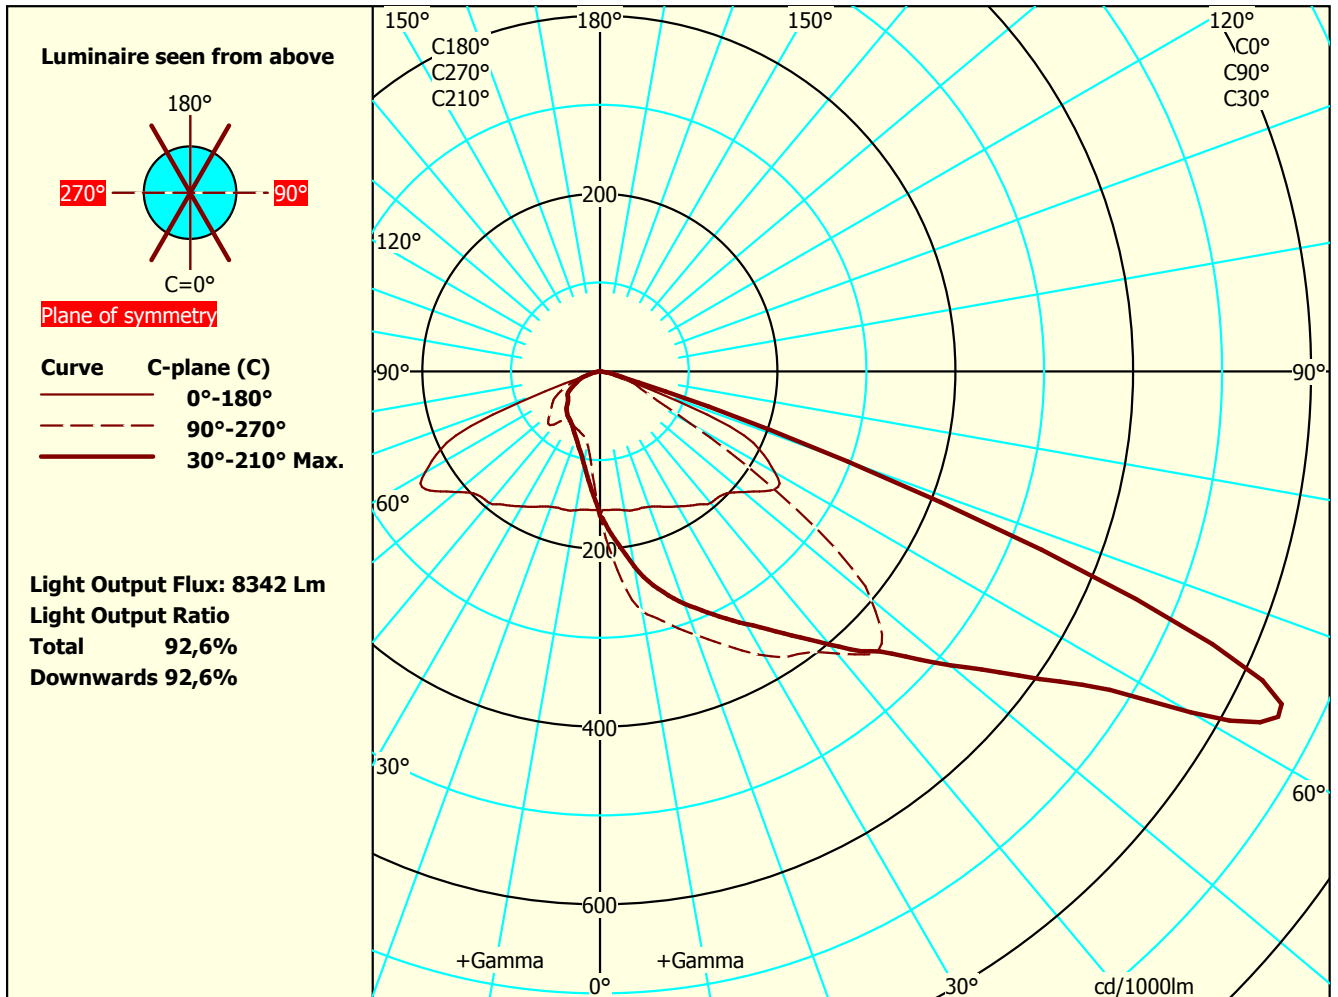

Focus Lighting

Luminaire: Peak_2xFFg5DA_MEW_730
 Type No.:
 Test Report: VFR-200103-0123-MS
 Date / name: 22-06-2021 - serial: 2316635689
 Tilt-angle: 0°
 Conv.factor: 1
 File Name: Peak_2xFFg5DA_MEW_730.ldt

Lightsources 1
 Type: FFg5DA_2x8/730_630mA
 Total luminous flux: 9013 lm
 Colour temp: 3000
 CRI: 71.7
 Watt total: 62,5 W

PhotoFiler/2010.10/EULumdat 1
 Dimensions Luminous Physical
 Length mm 370 380
 Width (Circular=0) 0 0
 Heigth C0° side 0 114
 Heigth C90° end 0
 Heigth C180° side 0
 Heigth C270° end 0

Some part of the I-table and luminous flux is missing. Thus the output flux and ratios are uncertain.