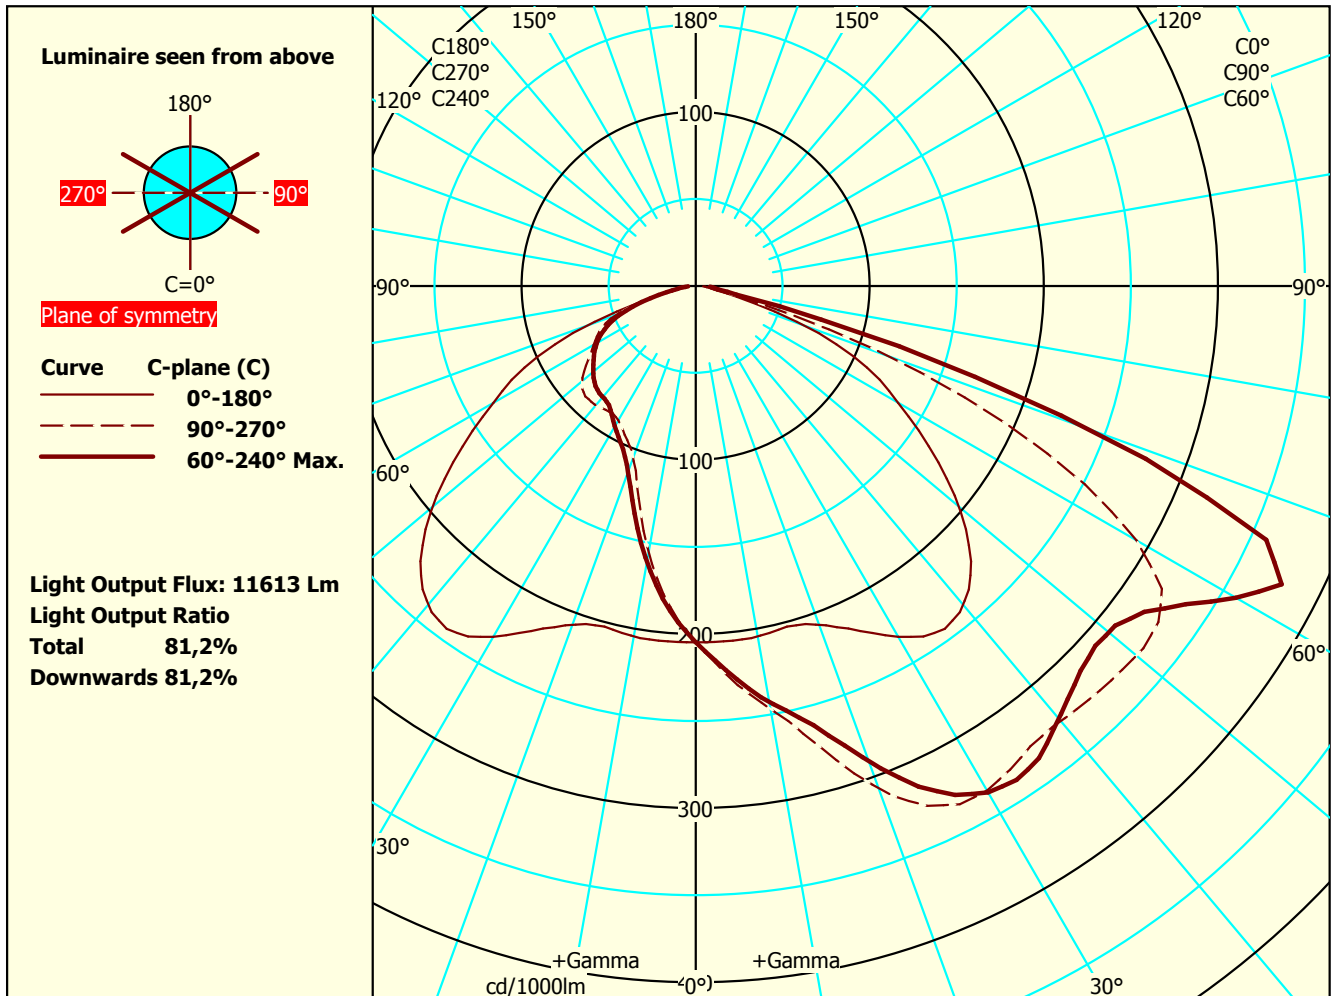

Focus Lighting AS

Luminaire: Way_4xFFg4+DA_T4_830

Type No.:

Test Report: VFR-200108-0259-MS

Date / name: 08-01-2020 - serial: 2316635689

sensor: 3060857322

Tilt-angle: 0°

Conv.factor: 1

File Name: Way_4xFFg4+DA_T4_830.ltd

Lightsources 1

Type: 4xFFg4+x8DA/830_560mA

Total luminous flux: 14303 lm

Colour temp: 3000

CRI: 80

Watt total: 109 W

PhotoFiler/2013.12.0.2/EULumdat 1

Dimensions Luminous Physical

Length mm 470 480

Width (Circular=0) 0 0

Heigh C0° side 36 240

Heigh C90° end 36

Heigh C180° side 36

Heigh C270° end 36

Some part of the I-table and luminous flux is missing. Thus the output flux and ratios are uncertain.