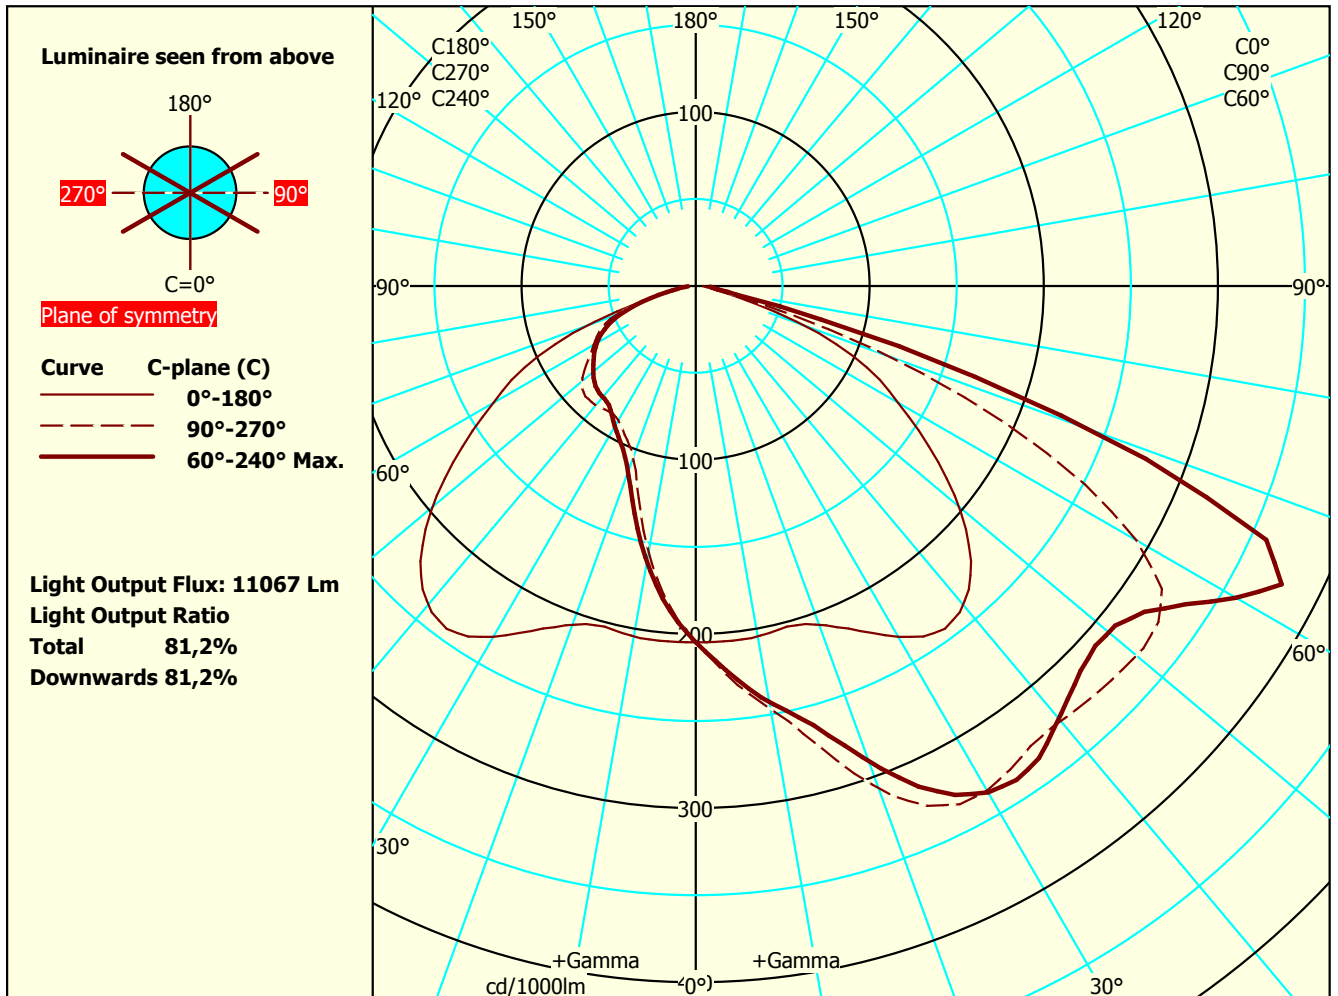

Focus Lighting AS

Luminaire: Way_4xFFg4+DA_T4_827

Type No.:

Test Report: VFR-200108-0259-MS

Date / name: 08-01-2020 - serial: 2316635689

sensor: 3060857322

Tilt-angle: 0°

Conv.factor: 1

File Name: Way_4xFFg4+DA_T4_827.ltd

Lightsources 1

Type: 4xFFg4+x8DA/827_560mA

Total luminous flux: 13630 lm

Colour temp: 2700

CRI: 80

Watt total: 109 W

PhotoFiler/2013.12.0.2/EULumdat 1

Dimensions Luminous Physical

Length mm 470 480

Width (Circular=0) 0 0

Heigh C0° side 36 240

Heigh C90° end 36

Heigh C180° side 36

Heigh C270° end 36

Some part of the I-table and luminous flux is missing. Thus the output flux and ratios are uncertain.