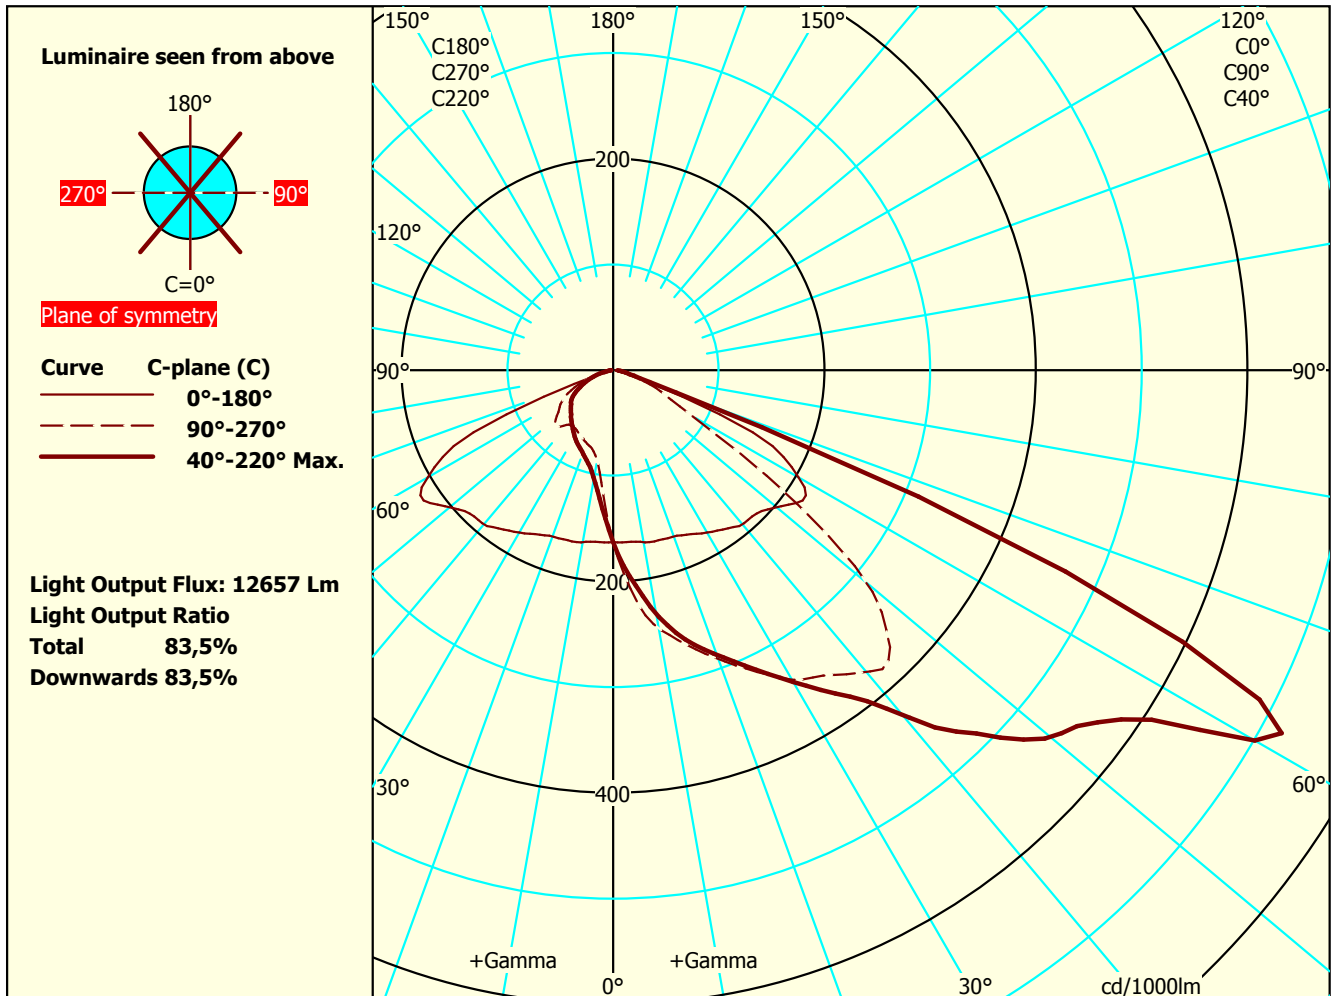

Focus Lighting AS

Luminaire: Way_4xFFg4+DA_840_MEW

Type No.:

Test Report: VFR-200108-0257-MS

Date / name: 08-01-2020 - serial: 2316635689

sensor: 3060857322

Tilt-angle: 0°

Conv.factor: 1

File Name: Way_4xFFg4+DA_MEW_840.ldt

Lightsources 1

Type: 4xFFg4+2x8DA/840_560mA

Colour temp: 4000

CRI: 80

Watt total: 109 W

PhotoFiler/2013.12.0.2/EULumdat 1

Dimensions Luminous Physical

Length mm 470 480

Width (Circular=0) 0 0

Heigth C0° side 36 240

Heigth C90° end 36

Heigth C180° side 36

Heigth C270° end 36

Some part of the I-table and luminous flux is missing. Thus the output flux and ratios are uncertain.