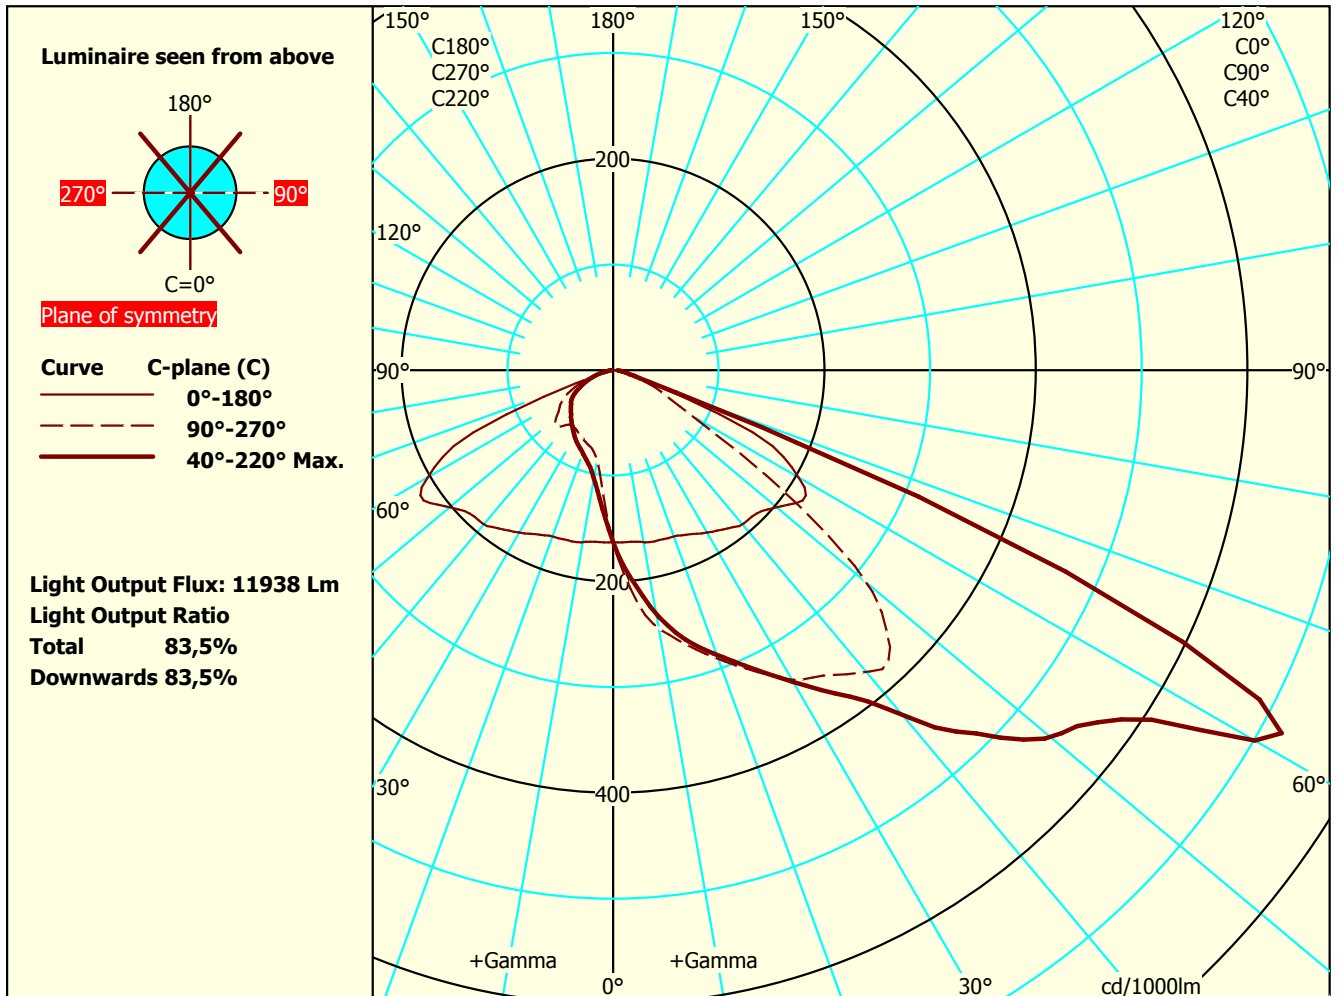

Focus Lighting AS

Luminaire: Way\_4xFFg4DA\_MEW\_830

Type No.:

Test Report: VFR-181129-0257-MS

Date / name: 06-12-2018 - serial: 2316635689

sensor: 3060857322

Tilt-angle: 0°

Conv.factor: 1

File Name: Way\_4xFFg4+DA\_MEW\_830.ldt

Lightsources 1

Type: 4xFFg4+2x8DA/830\_560mA

Total luminous flux: 14303 lm

Colour temp: 3000

CRI: 80

Watt total: 109 W

PhotoFiler/2013.12.0.2/EULumdat 1

Dimensions Luminous Physical

Length mm 470 480

Width (Circular=0) 0 0

Heigth C0° side 36 240

Heigth C90° end 36

Heigth C180° side 36

Heigth C270° end 36

Some part of the I-table and luminous flux is missing. Thus the output flux and ratios are uncertain.