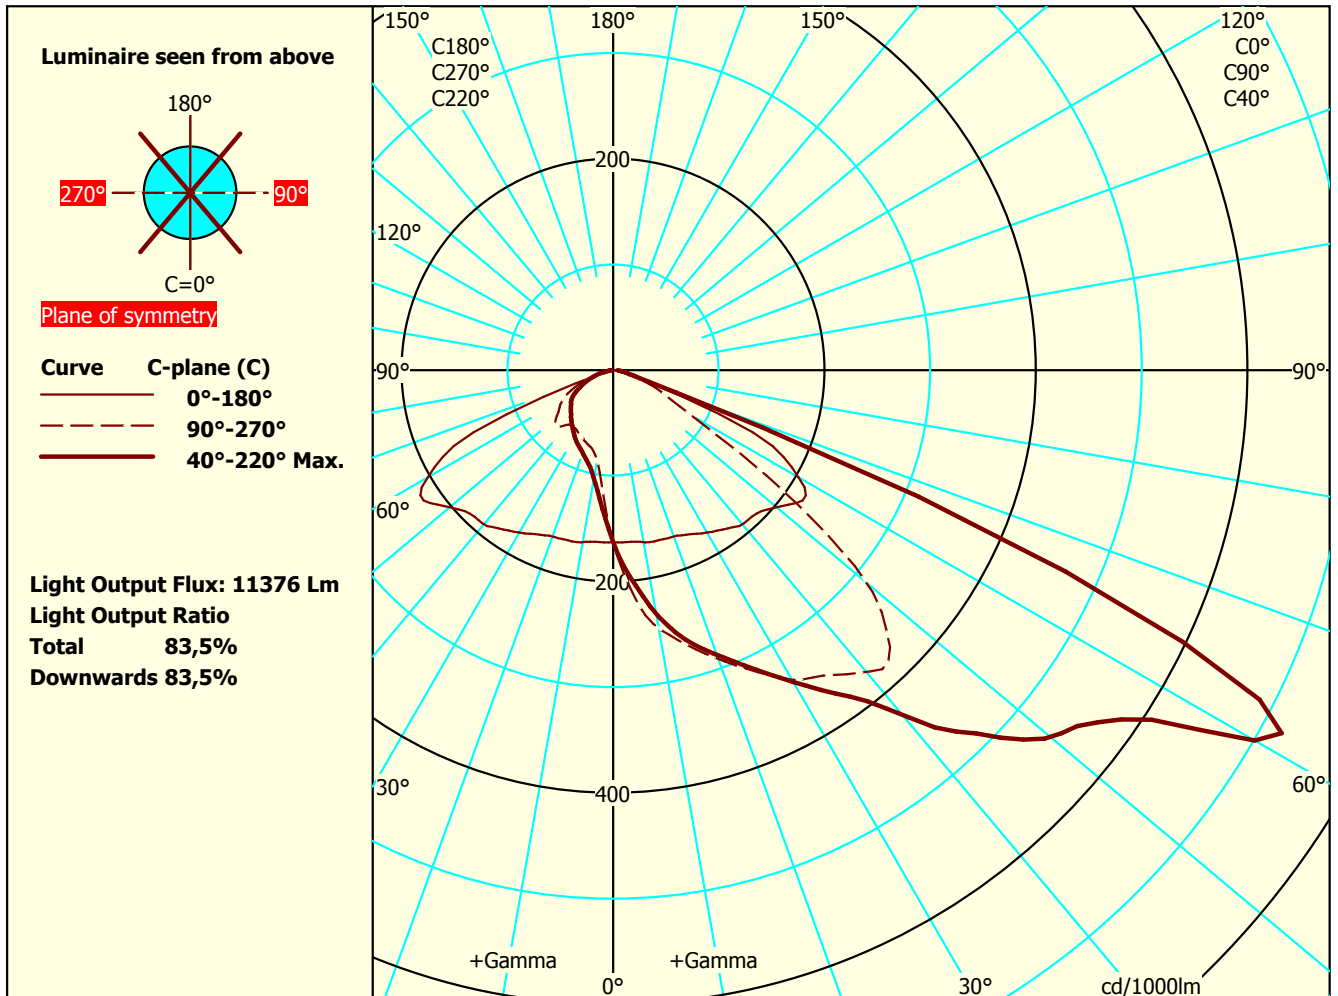

Focus Lighting AS

Luminaire: Way_4xFFg4+DA_827_MEW

Type No.:

Test Report: VFR-200108-0257-MS

Date / name: 08-01-2020 - serial: 2316635689

sensor: 3060857322

Tilt-angle: 0°

Conv.factor: 1

File Name: Way_4xFFg4+DA_MEW_827.ldt

Lightsources 1

Type: 4xFFg4+2x8DA/827_560mA

Total luminous flux: 13630 lm

Colour temp: 2700

CRI: 80

Watt total: 109 W

PhotoFiler/2013.12.0.2/EULumdat 1

Dimensions Luminous Physical

Length mm 470 480

Width (Circular=0) 0 0

Heigth C0° side 36 240

Heigth C90° end 36

Heigth C180° side 36

Heigth C270° end 36

Some part of the I-table and luminous flux is missing. Thus the output flux and ratios are uncertain.