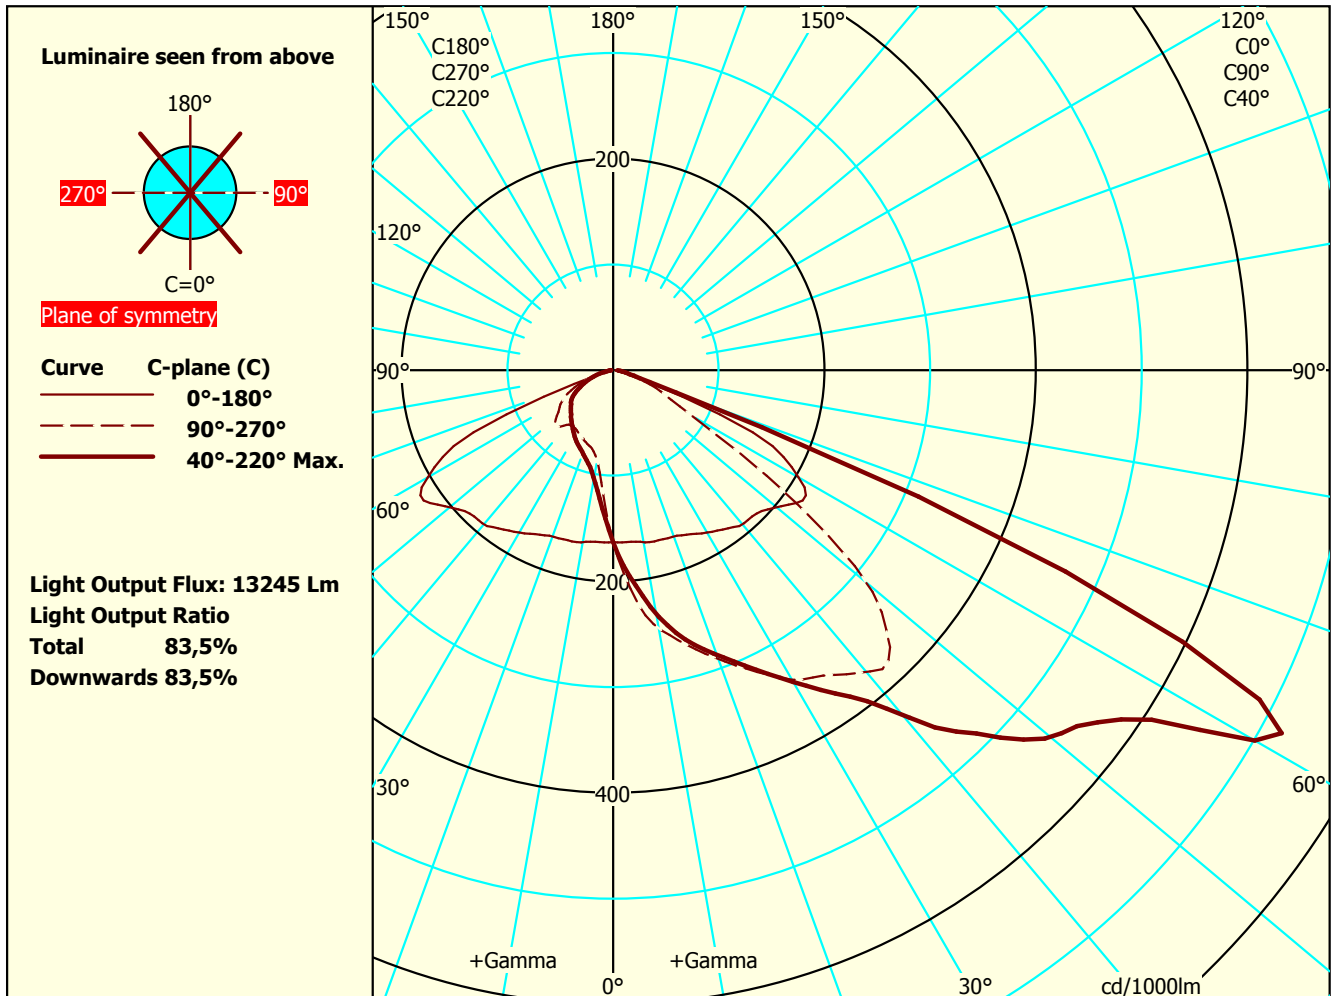

Focus Lighting AS

Luminaire: Way_4xFFg4+DA_730_MEW

Type No.:

Test Report: VFR-200108-0257-MS

Date / name: 08-01-2020 - serial: 2316635689

sensor: 3060857322

Tilt-angle: 0°

Conv.factor: 1

File Name: Way_4xFFg4+DA_MEW_730.ldt

Lightsources 1

Type: 4xFFg4+2x8DA/730_560mA

Total luminous flux: 15870 lm

Colour temp: 3000

CRI: 73.7

Watt total: 109 W

PhotoFiler/2013.12.0.2/EULumdat 1

Dimensions Luminous Physical

Length mm 470 480

Width (Circular=0) 0 0

Heigth C0° side 36 240

Heigth C90° end 36

Heigth C180° side 36

Heigth C270° end 36

Some part of the I-table and luminous flux is missing. Thus the output flux and ratios are uncertain.