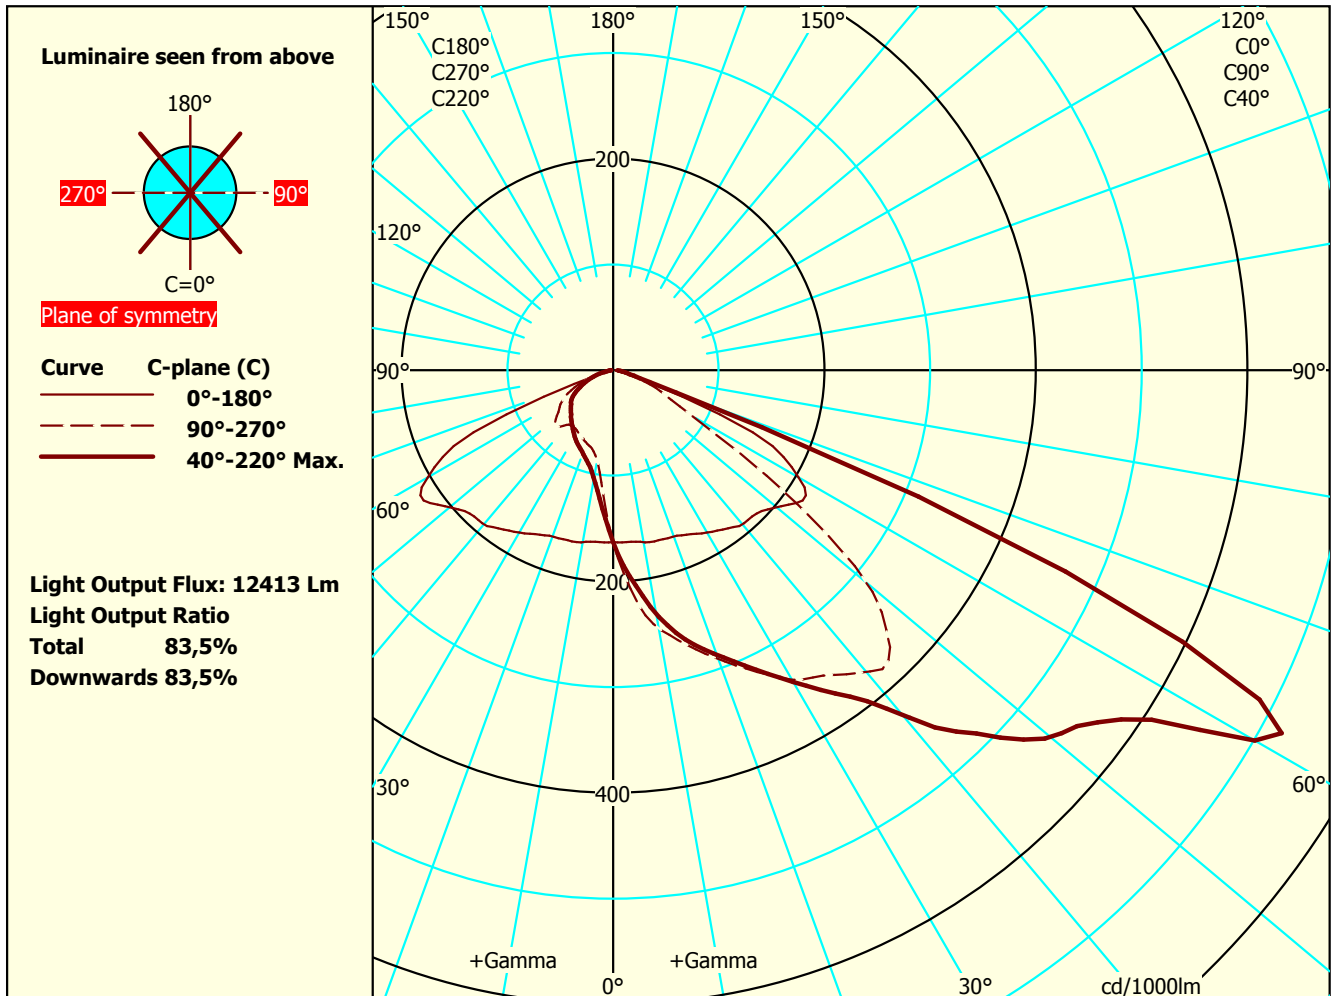

Focus Lighting AS

Luminaire: Way_4xFFg4DA_730_MEW

Type No.:

Test Report: VFR-181129-0257-MS

Date / name: 06-12-2018 - serial: 2316635689 sensor: 3060857322

Tilt-angle: 0°

Conv.factor: 1

File Name: Way_4xFFg4DA_MEW_730.ldt

Lightsources 1

Type: 4xFF2x8DA/730_560mA

Total luminous flux: 14873 lm

Colour temp: 3000

CRI: 73.7

Watt total: 113,4 W

PhotoFiler/2013.12.0.2/EULumdat 1

Dimensions Luminous Physical

Length mm 470 480

Width (Circular=0) 0 0

Heigth C0° side 36 240

Heigth C90° end 36

Heigth C180° side 36

Heigth C270° end 36

Some part of the I-table and luminous flux is missing. Thus the output flux and ratios are uncertain.