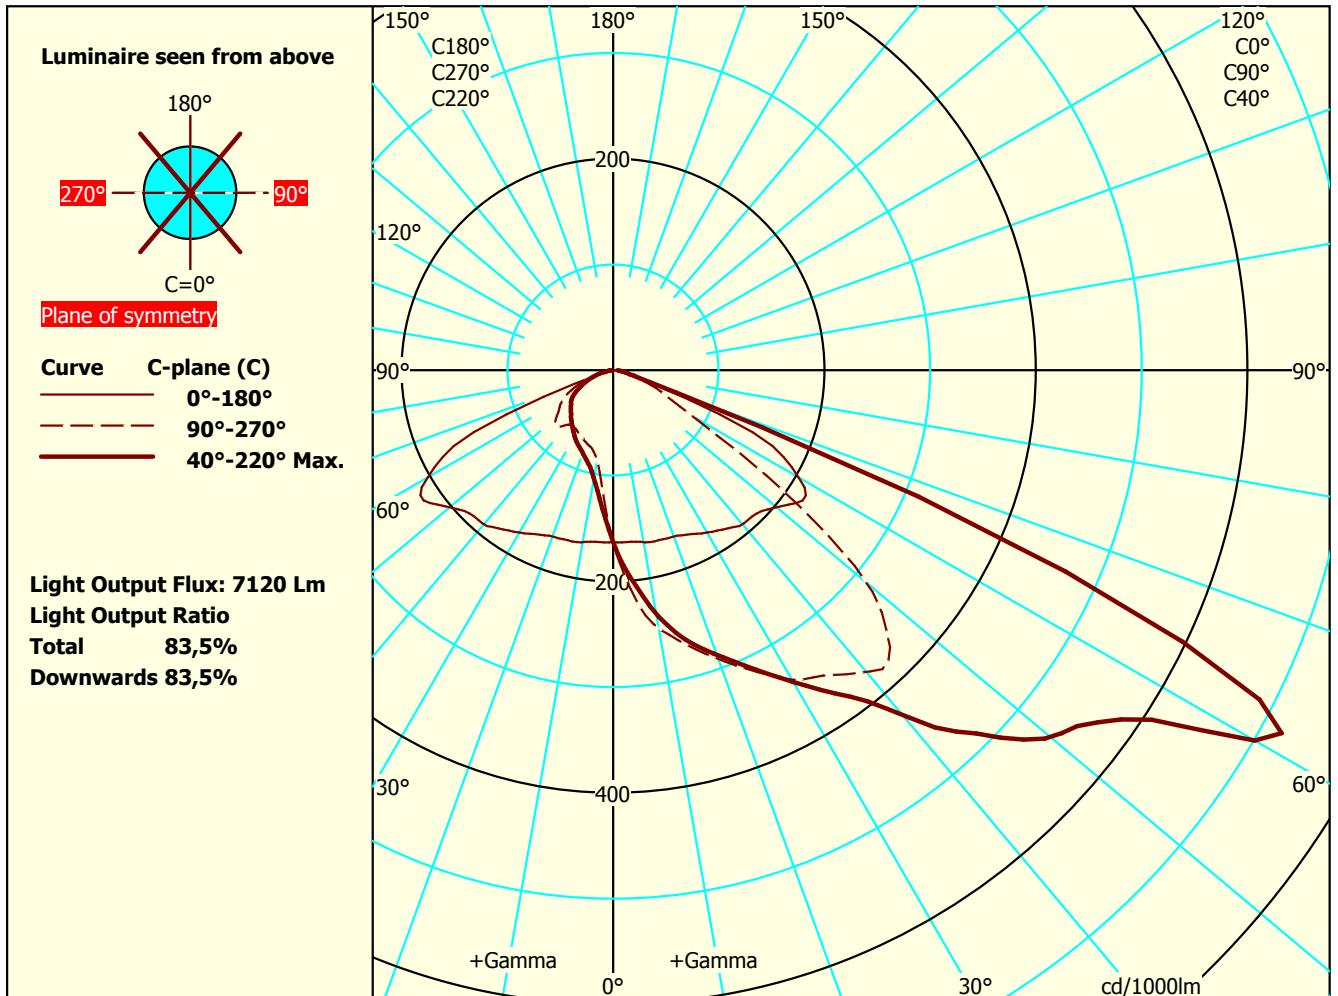

Test Report: VFR-181129-0257-MS

Total luminous flux: 8531 lm

Width (Circular=0) 0 0

Date / name: 26-11-2019 - serial: 2316635689 sensor:

Colour temp: 4000

Heigth C0° side 36 240

3060857322

CRI: 80

Heigth C90° end 36

Tilt-angle: 0°

Watt total: 61,5 W

Heigth C180° side 36

Conv.factor: 1

Heigth C270° end 36

File Name: Way_3xFFg4+DA_MEW_840.ldt

Some part of the I-table and luminous flux is missing. Thus the output flux and ratios are uncertain.