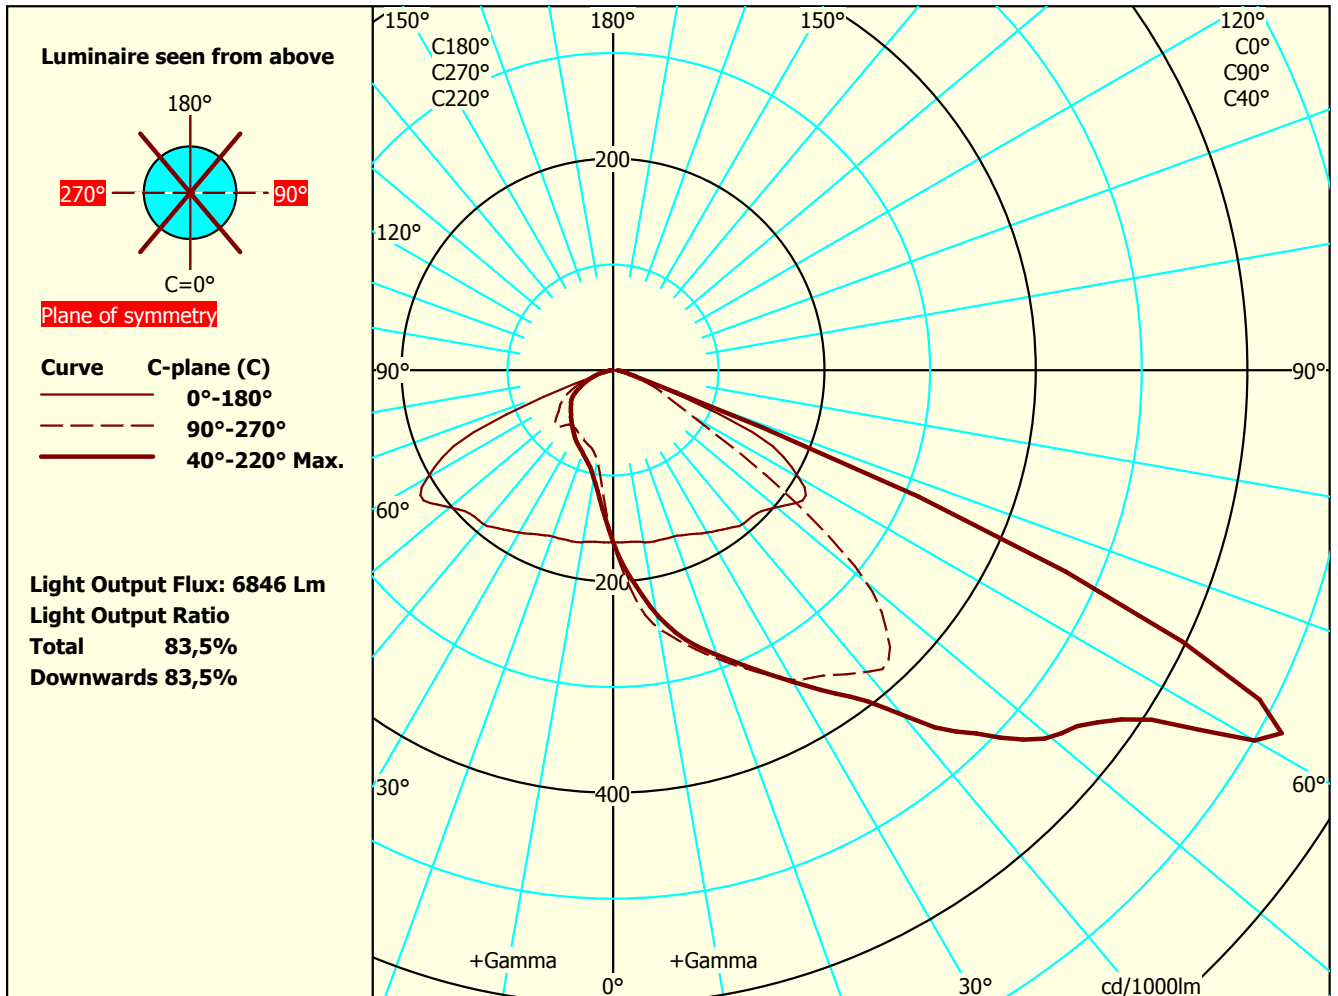

Test Report: VFR-181129-0257-MS

Total luminous flux: 8203 lm

Width (Circular=0) 0 0

Date / name: 06-12-2018 - serial: 2316635689 sensor:

Colour temp: 4000

Heigth C0° side 36 240

3060857322

CRI: 80

Heigth C90° end 36

Tilt-angle: 0°

Watt total: 64 W

Heigth C180° side 36

Conv.factor: 1

Heigth C270° end 36

File Name: Way_3xFFg4DA_MEW_840.ltd

Some part of the I-table and luminous flux is missing. Thus the output flux and ratios are uncertain.