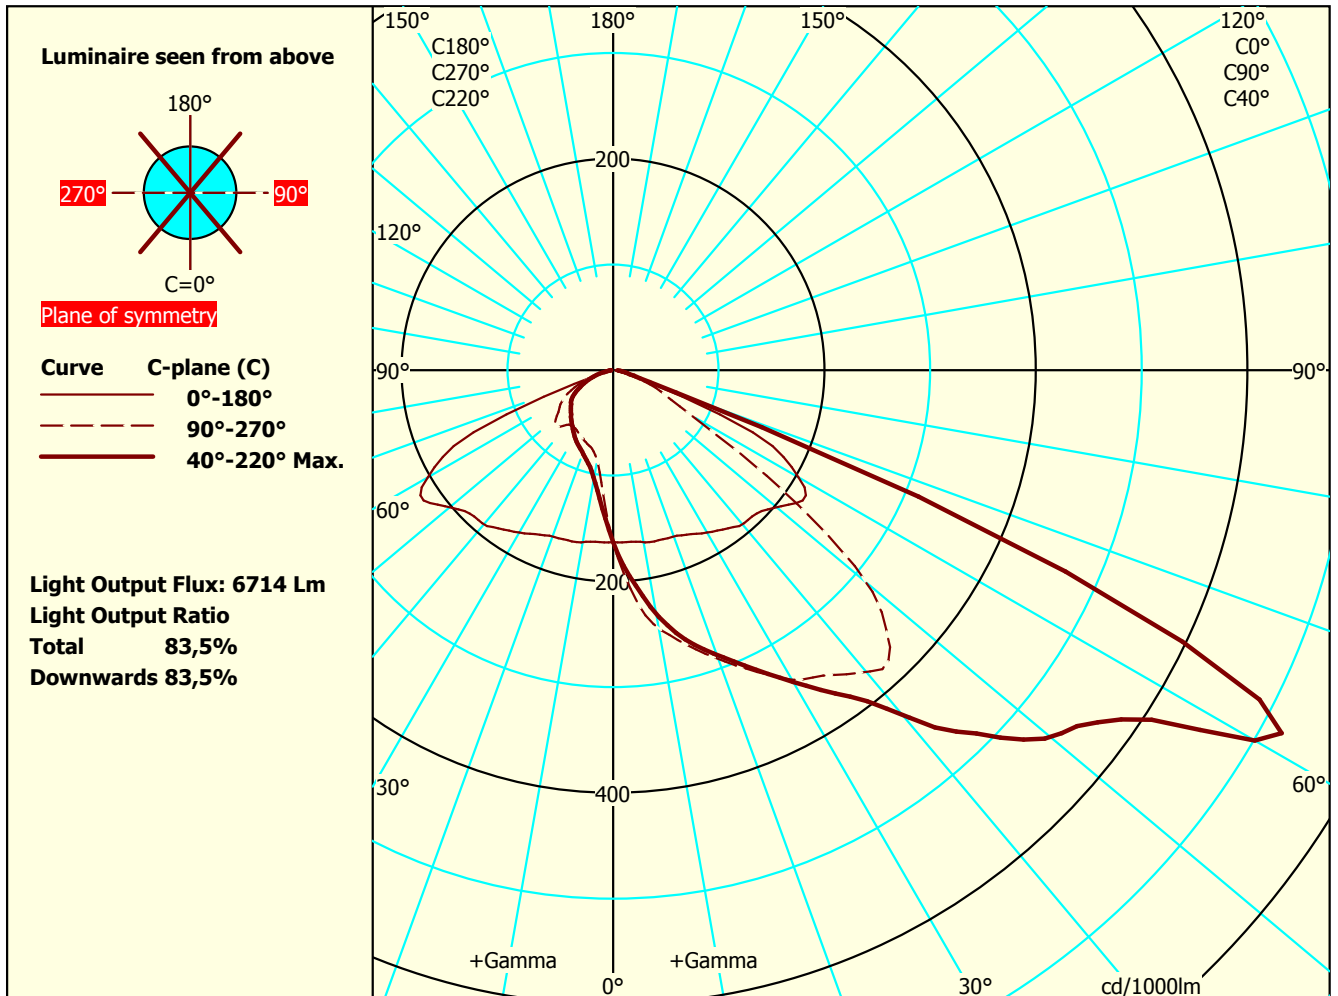

Test Report: VFR-181129-0257-MS

Total luminous flux: 8045 lm

Width (Circular=0) 0 0

Date / name: 26-11-2019 - serial: 2316635689 sensor:

Colour temp: 3000

Heigth C0° side 36 240

3060857322

CRI: 80

Heigth C90° end 36

Tilt-angle: 0°

Watt total: 61,5 W

Heigth C180° side 36

Conv.factor: 1

Heigth C270° end 36

File Name: Way\_3xFFg4+DA\_MEW\_830.ldt

Some part of the I-table and luminous flux is missing. Thus the output flux and ratios are uncertain.