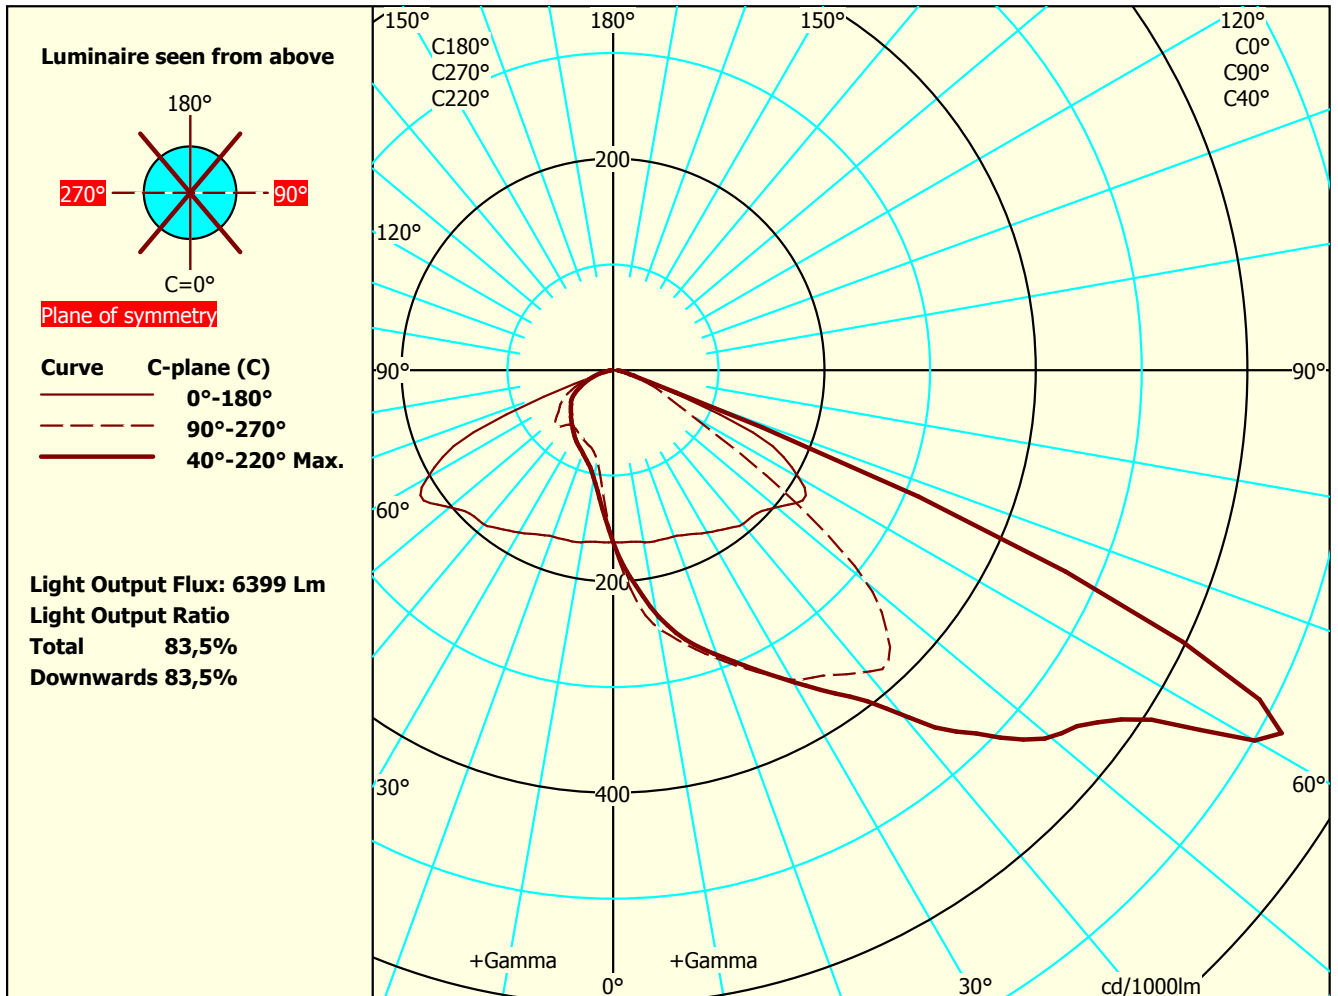

Test Report: VFR-181129-0257-MS

Total luminous flux: 7667 lm

Width (Circular=0) 0 0

Date / name: 26-11-2019 - serial: 2316635689 sensor:

Colour temp: 2700

Heigth C0° side 36 240

3060857322

CRI: 80

Heigth C90° end 36

Tilt-angle: 0°

Watt total: 61,5 W

Heigth C180° side 36

Conv.factor: 1

Heigth C270° end 36

File Name: Way_3xFFg4+DA_MEW_827.ldt

Some part of the I-table and luminous flux is missing. Thus the output flux and ratios are uncertain.