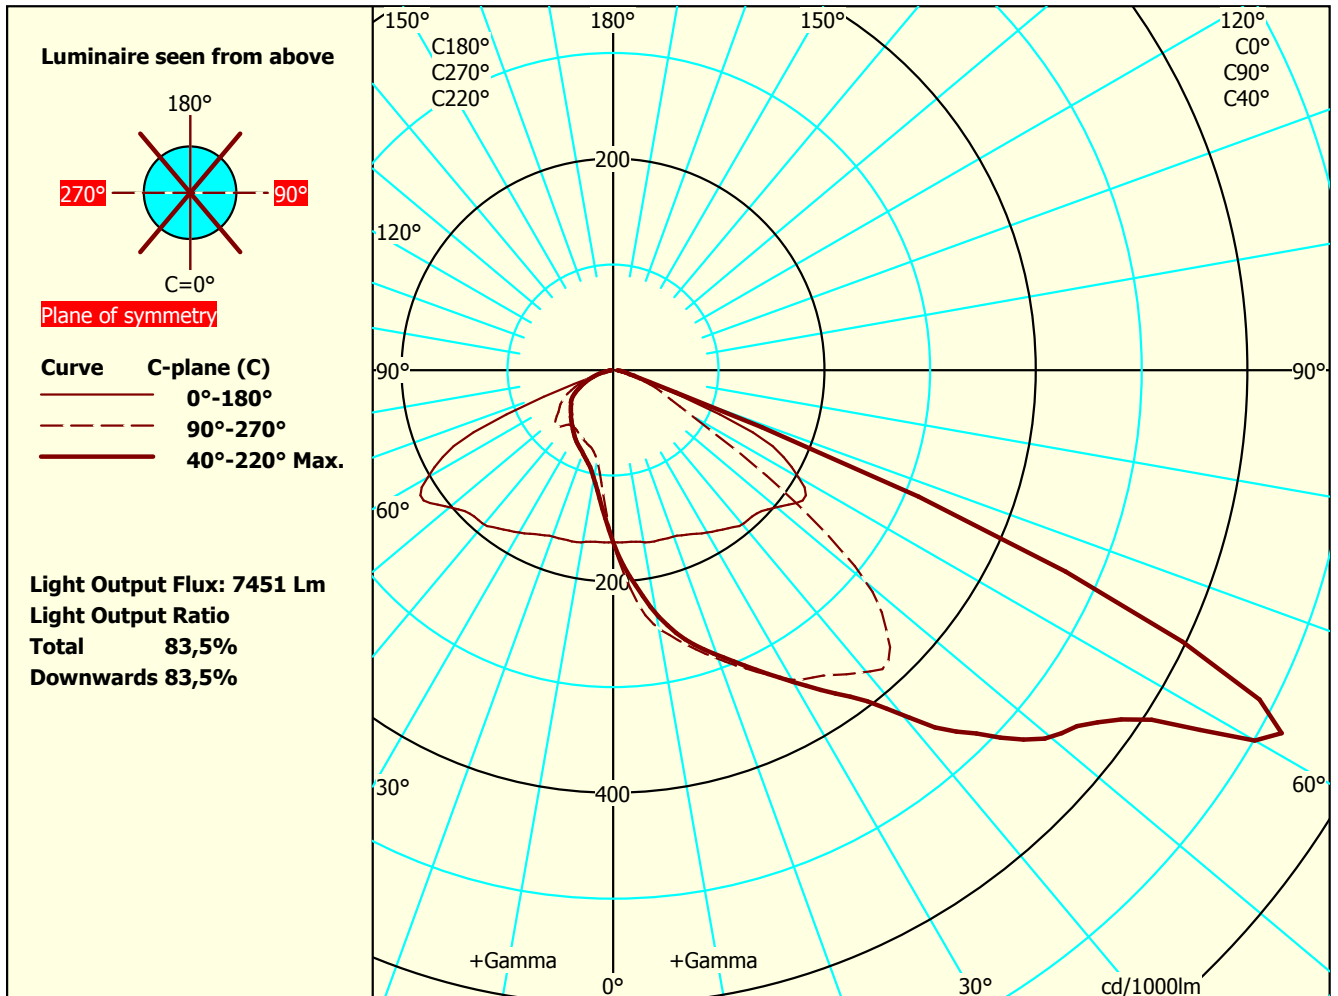

Test Report: VFR-181129-0257-MS

Total luminous flux: 8927 lm

Width (Circular=0) 0 0

Date / name: 26-11-2019 - serial: 2316635689 sensor:

Colour temp: 3000

Heigth C0° side 36 240

3060857322

CRI: 73.7

Heigth C90° end 36

Tilt-angle: 0°

Watt total: 61,5 W

Heigth C180° side 36

Conv.factor: 1

Heigth C270° end 36

File Name: Way_3xFFg4+DA_MEW_730.ltd

Some part of the I-table and luminous flux is missing. Thus the output flux and ratios are uncertain.