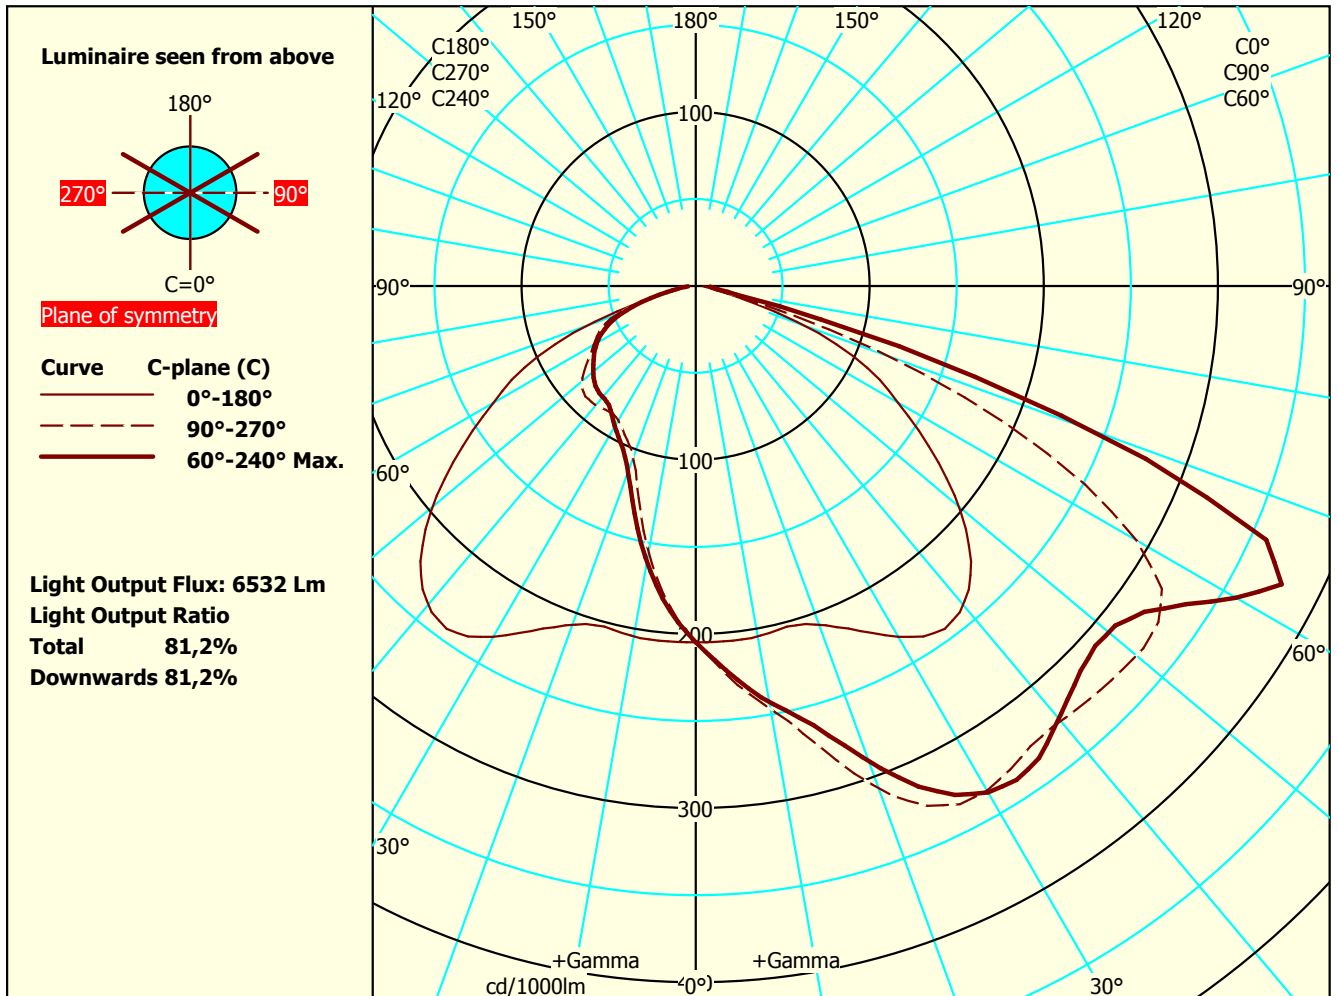

Focus Lighting AS

Luminaire: Way_3xFFg4+DA_T4_830

Type No.:

Test Report: VFR-181129-0259-MS

Date / name: 26-11-2019 - serial: 2316635689 sensor: 3060857322

Tilt-angle: 0°

Conv.factor: 1

File Name: Way_3xFFg4+DA_T4_830.ltd

Lightsources 1

Type: 3xFF2x6DA/830_560mA

Total luminous flux: 8045 lm

Colour temp: 3000

CRI: 80

Watt total: 61,5 W

PhotoFiler/2013.12.0.2/EULumdat 1

Dimensions Luminous Physical

Length mm 470 480

Width (Circular=0) 0 0

Heigh C0° side 36 240

Heigh C90° end 36

Heigh C180° side 36

Heigh C270° end 36

Some part of the I-table and luminous flux is missing. Thus the output flux and ratios are uncertain.