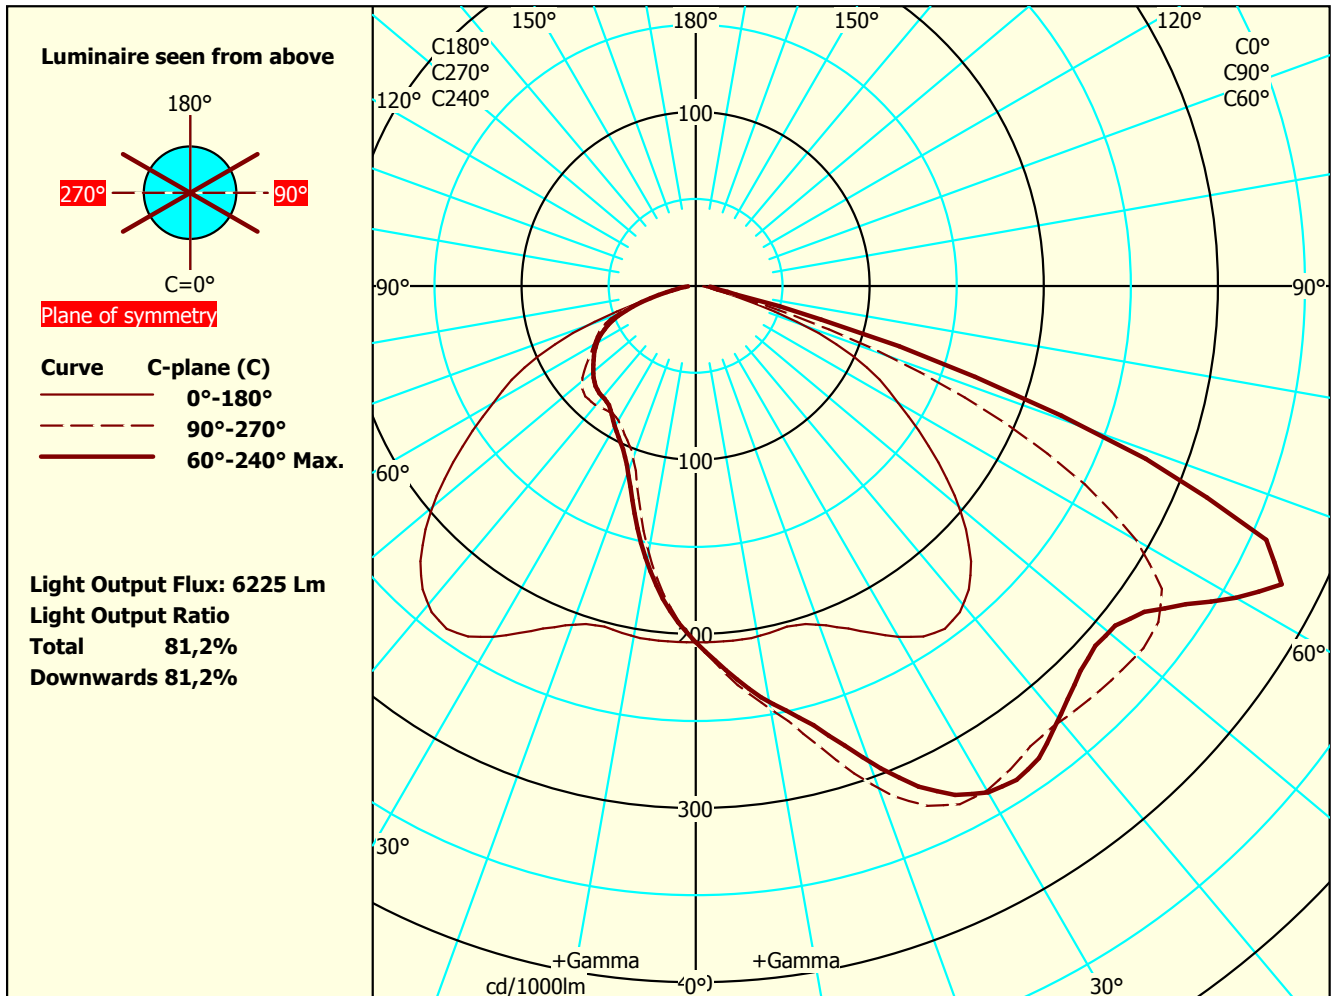

Test Report: VFR-181129-0259-MS

Total luminous flux: 7667 lm

Width (Circular=0) 0 0

Date / name: 26-11-2019 - serial: 2316635689 sensor:

Colour temp: 2700

Heigh C0° side 36 240

3060857322

CRI: 80

Heigh C90° end 36

Tilt-angle: 0°

Watt total: 61,5 W

Heigh C180° side 36

Conv.factor: 1

Heigh C270° end 36

File Name: Way\_3xFFg4+DA\_T4\_827.ltd

Some part of the I-table and luminous flux is missing. Thus the output flux and ratios are uncertain.