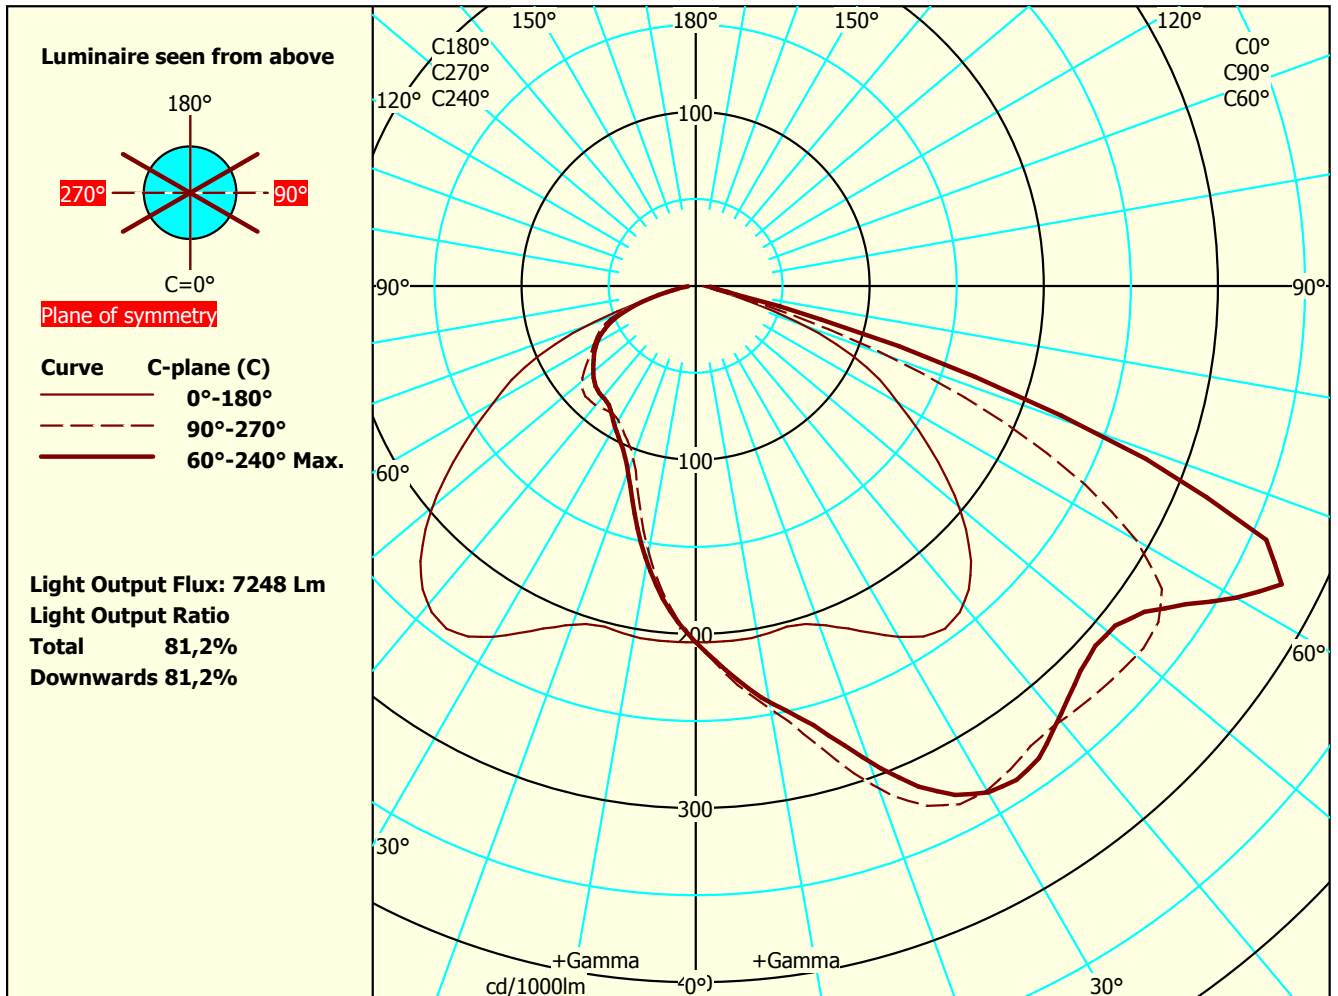

Test Report: VFR-181129-0259-MS

Total luminous flux: 8927 lm

Width (Circular=0) 0 0

Date / name: 26-11-2019 - serial: 2316635689 sensor:

Colour temp: 3000

Heigth C0° side 36 240

3060857322

CRI: 74.0

Heigth C90° end 36

Tilt-angle: 0°

Watt total: 61,5 W

Heigth C180° side 36

Conv.factor: 1

Heigth C270° end 36

File Name: Way_3xFFg4+DA_T4_730.ltd

Some part of the I-table and luminous flux is missing. Thus the output flux and ratios are uncertain.