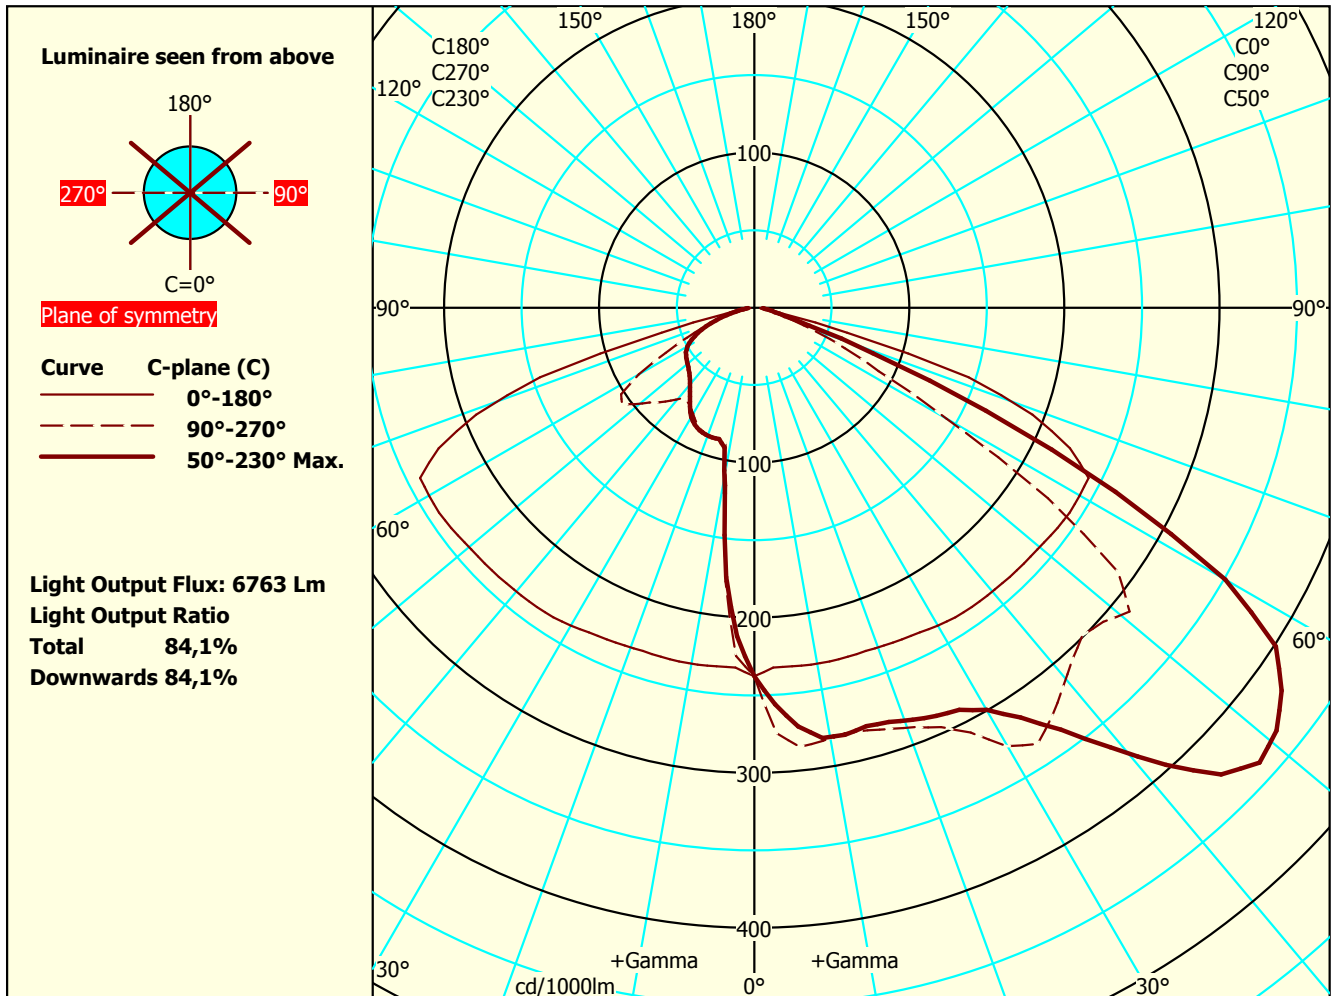

Focus Lighting AS

Luminaire: Way_3xFFg4+DA_T3_830

Type No.:

Test Report: VFR-181129-0256-MS

Date / name: 26-11-2019 - serial: 2316635689 sensor: 3060857322

Tilt-angle: 0°

Conv.factor: 1

File Name: Way_3xFFg4+DA_T3_830.ltd

Lightsources 1

Type: 3xFF2x6DA/830_560mA

Total luminous flux: 8045 lm

Colour temp: 3000

CRI: 80

Watt total: 61,5 W

PhotoFiler/2013.12.0.2/EULumdat 1

Dimensions Luminous Physical

Length mm 470 480

Width (Circular=0) 0 0

Heigh C0° side 36 240

Heigh C90° end 36

Heigh C180° side 36

Heigh C270° end 36

Some part of the I-table and luminous flux is missing. Thus the output flux and ratios are uncertain.