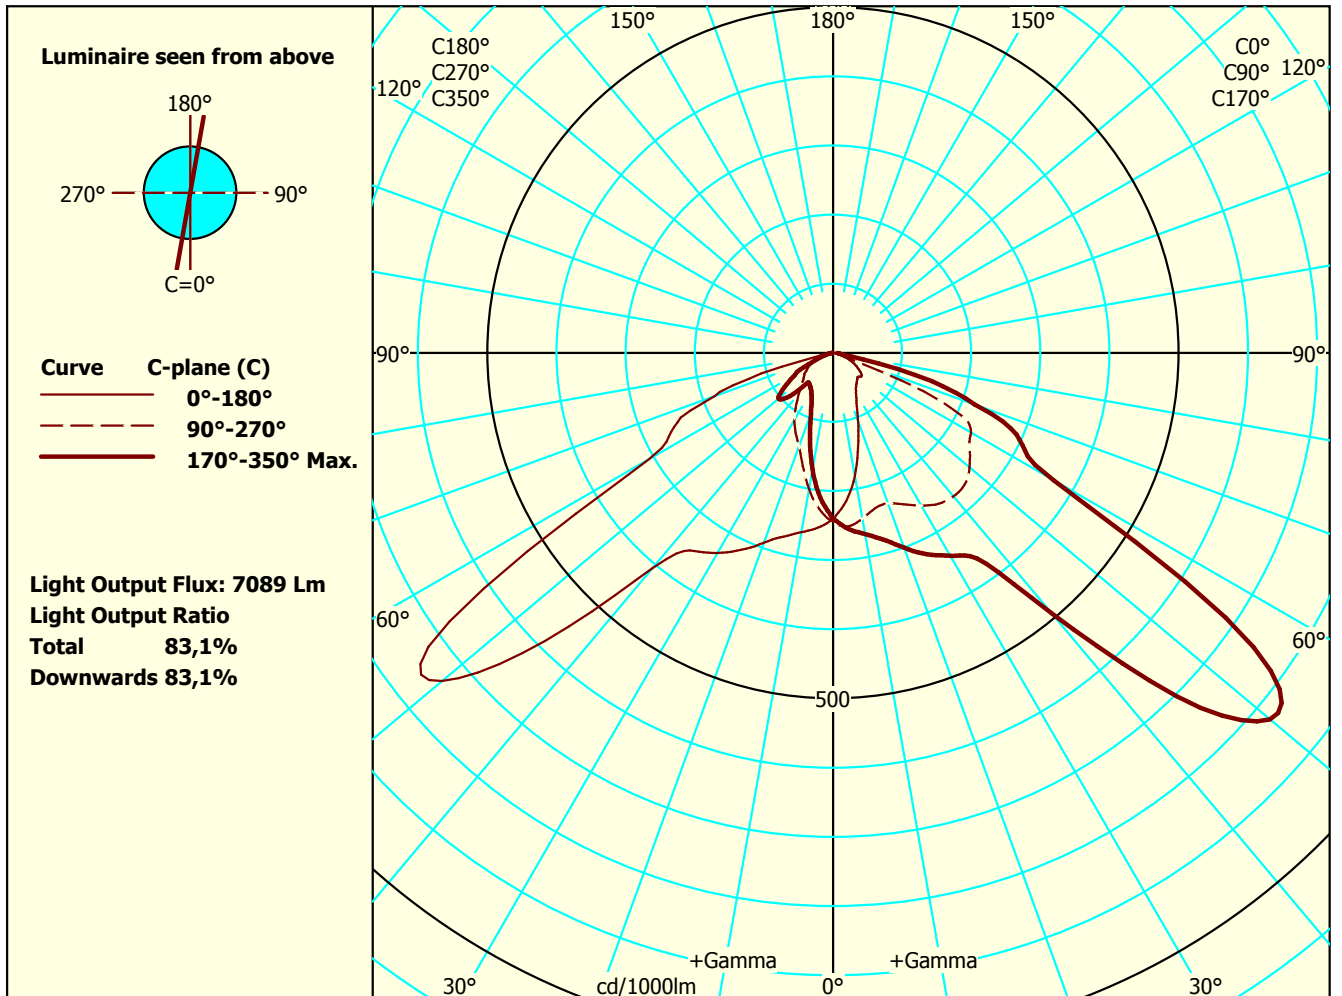

Test Report: VFR-181203-0264-MS

Total luminous flux: 8531 lm

Width (Circular=0) 0 0

Date / name: 26-11-2019 - serial: 2316635689 sensor:

Colour temp: 4000

Heigth C0° side 36 240

3060857322

CRI: 80

Heigth C90° end 36

Tilt-angle: 0°

Watt total: 61,5 W

Heigth C180° side 36

Conv.factor: 1

Heigth C270° end 36

File Name: Way_3xFFg4+DA_PX_840.ltd

Some part of the I-table and luminous flux is missing. Thus the output flux and ratios are uncertain.