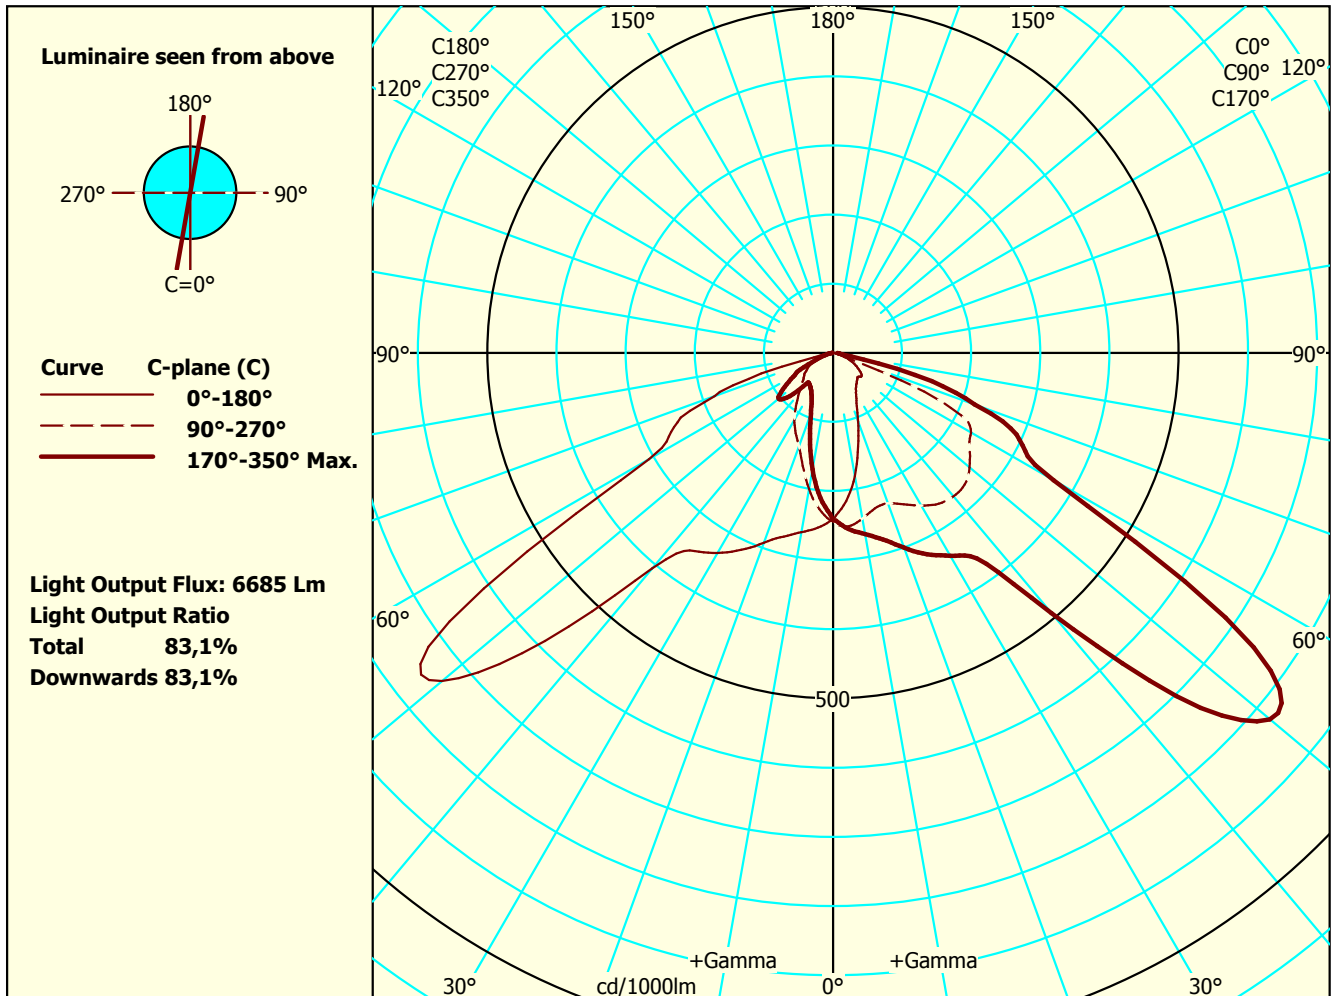

Test Report: VFR-181203-0264-MS

Total luminous flux: 8045 lm

Width (Circular=0) 0 0

Date / name: 26-11-2019 - serial: 2316635689 sensor:

Colour temp: 3000

Heigth C0° side 36 240

3060857322

CRI: 80

Heigth C90° end 36

Tilt-angle: 0°

Watt total: 61,5 W

Heigth C180° side 36

Conv.factor: 1

Heigth C270° end 36

File Name: Way\_3xFFg4+DA\_PX\_830.ltd

Some part of the I-table and luminous flux is missing. Thus the output flux and ratios are uncertain.