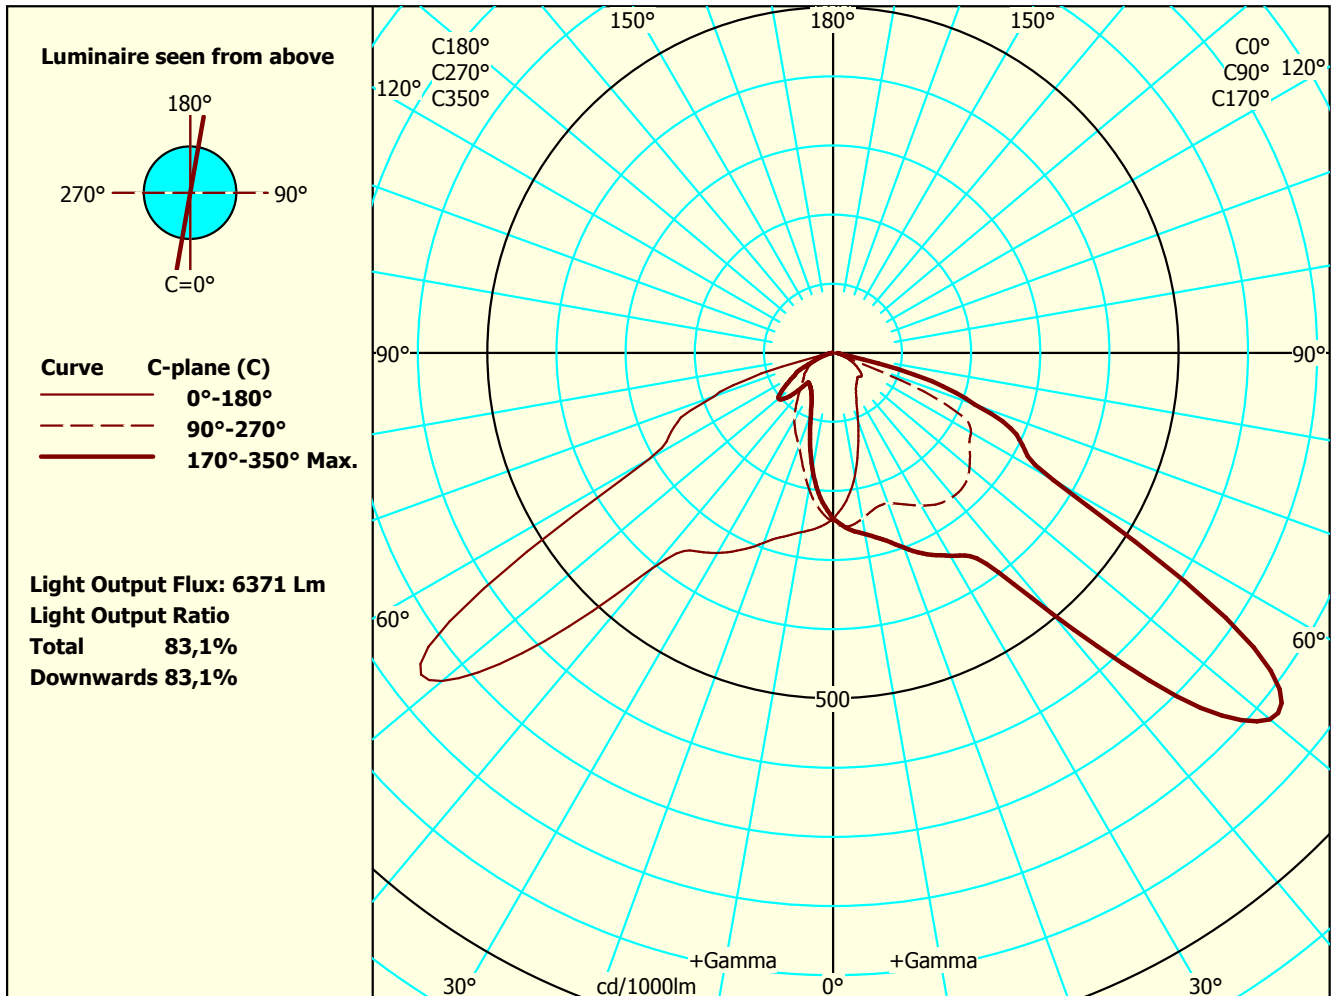

Test Report: VFR-181203-0264-MS

Total luminous flux: 7667 lm

Width (Circular=0) 0 0

Date / name: 26-11-2019 - serial: 2316635689 sensor:

Colour temp: 2700

Heigth C0° side 36 240

3060857322

CRI: 80

Heigth C90° end 36

Tilt-angle: 0°

Watt total: 61,5 W

Heigth C180° side 36

Conv.factor: 1

Heigth C270° end 36

File Name: Way_3xFFg4+DA_PX_827.ltd

Some part of the I-table and luminous flux is missing. Thus the output flux and ratios are uncertain.