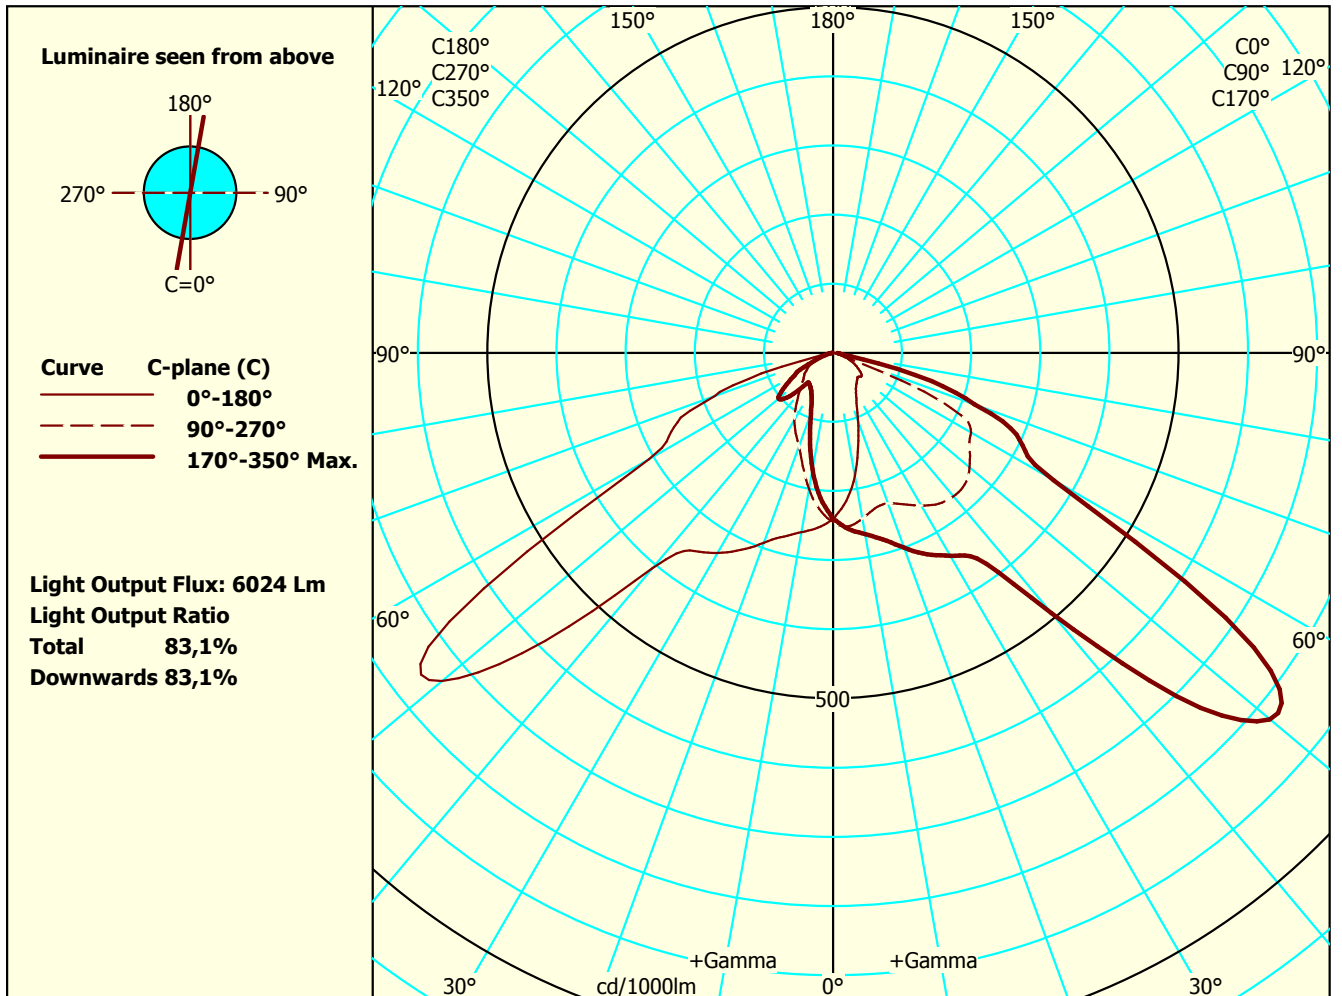

Test Report: VFR-181203-0264-MS

Total luminous flux: 7250 lm

Width (Circular=0) 0 0

Date / name: 07-12-2018 - serial: 2316635689 sensor:

Colour temp: 2700

Heigth C0° side 36 240

3060857322

CRI: 80

Heigth C90° end 36

Tilt-angle: 0°

Watt total: 64 W

Heigth C180° side 36

Conv.factor: 1

Heigth C270° end 36

File Name: Way\_3xFFg4DA\_PX\_827.ltd

Some part of the I-table and luminous flux is missing. Thus the output flux and ratios are uncertain.