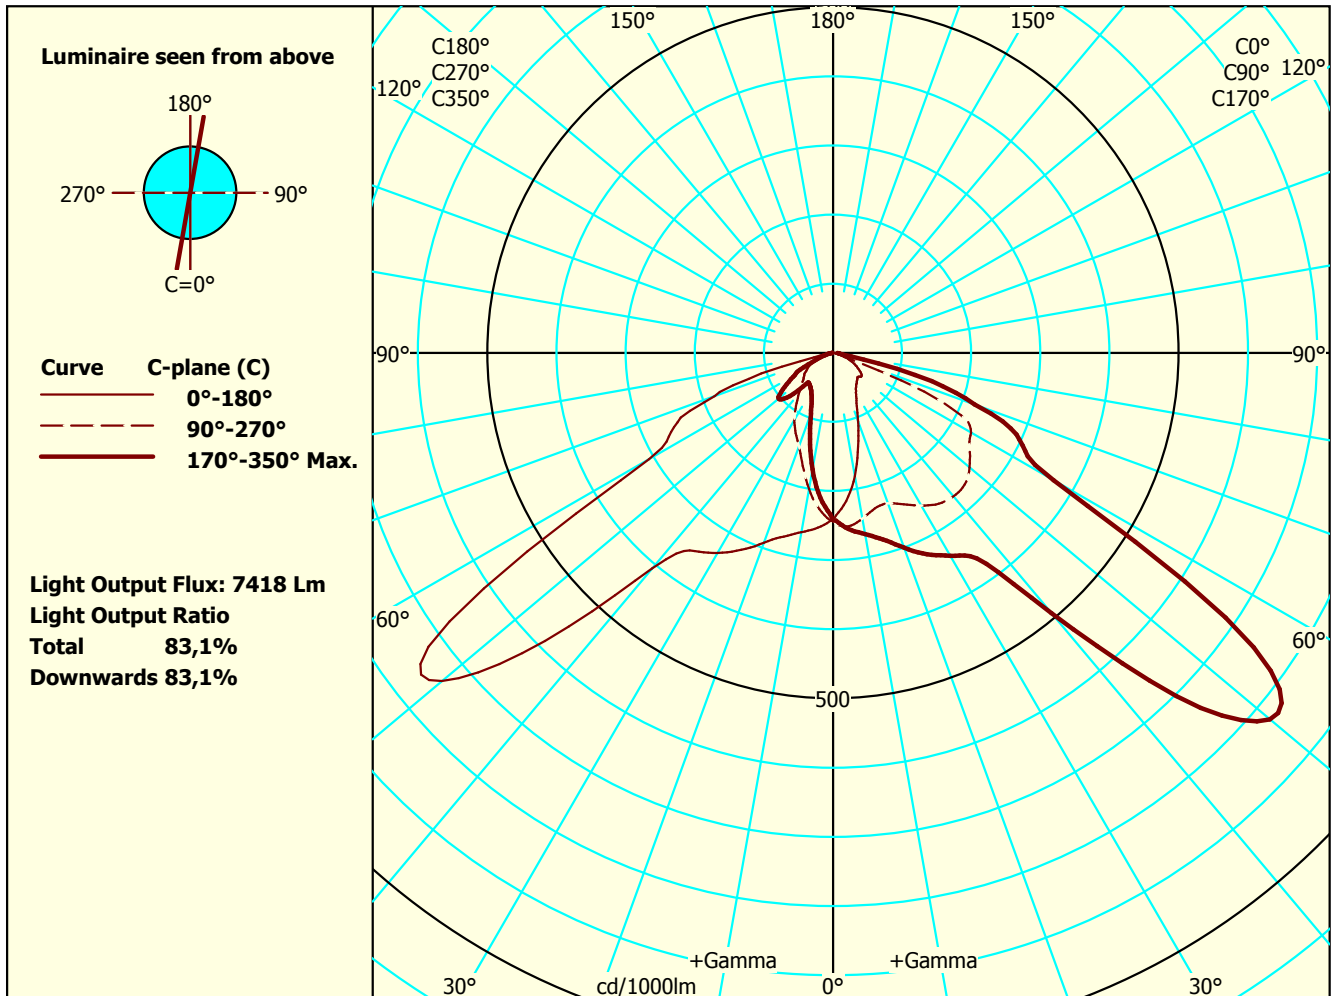

Test Report: VFR-181203-0264-MS

Total luminous flux: 8927 lm

Width (Circular=0) 0 0

Date / name: 26-11-2019 - serial: 2316635689 sensor:

Colour temp: 3000

Heigth C0° side 36 240

3060857322

CRI: 73.9

Heigth C90° end 36

Tilt-angle: 0°

Watt total: 61,5 W

Heigth C180° side 36

Conv.factor: 1

Heigth C270° end 36

File Name: Way_3xFFg4+DA_PX_730.ltd

Some part of the I-table and luminous flux is missing. Thus the output flux and ratios are uncertain.