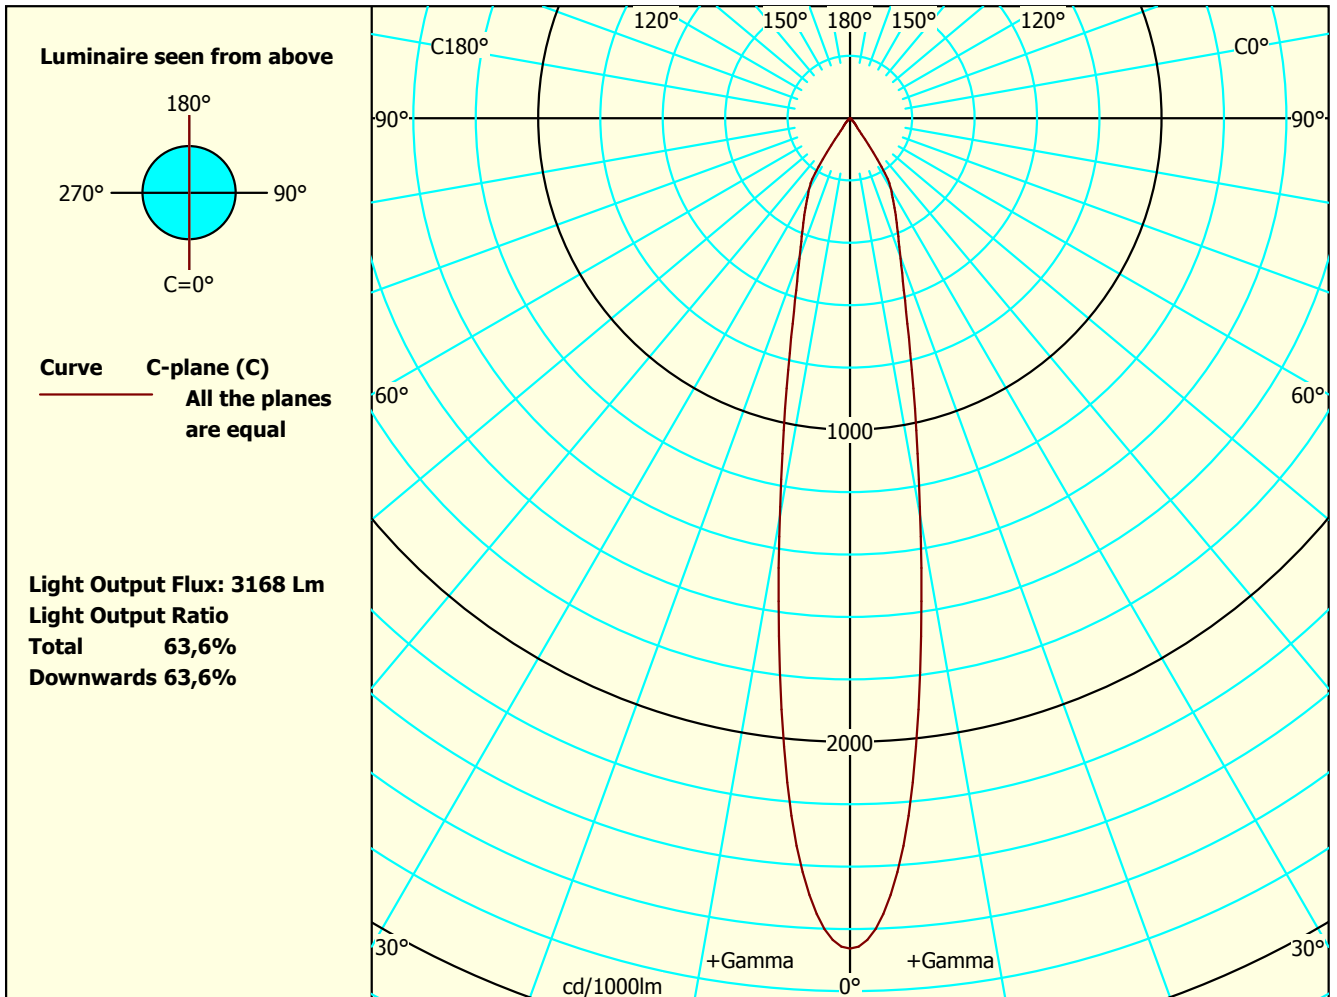

Focus Lighting

Luminaire: Turn_38grW_honeycomb_830
 Type No.:
 Test Report: VFR-180906-0198-MS
 Date / name: 18-08-2020 - serial: 2316635689
 Tilt-angle: 0°
 Conv.factor: 1
 File Name: Turn_38grW_honeycomb_830.ldt

Lightsources 1
 Type: V18_30E4000-C-83_900mA
 Total luminous flux: 4982 lm
 Colour temp: 3000
 CRI: 83.9
 Watt total: 34,03 W

PhotoFiler/2010.10/EULumdat 1
 Dimensions Luminous Physical
 Length mm 166 180
 Width (Circular=0) 0 0
 Heigth C0° side 0 200
 Heigth C90° end 0
 Heigth C180° side 0
 Heigth C270° end 0

Some part of the I-table and luminous flux is missing. Thus the output flux and ratios are uncertain.