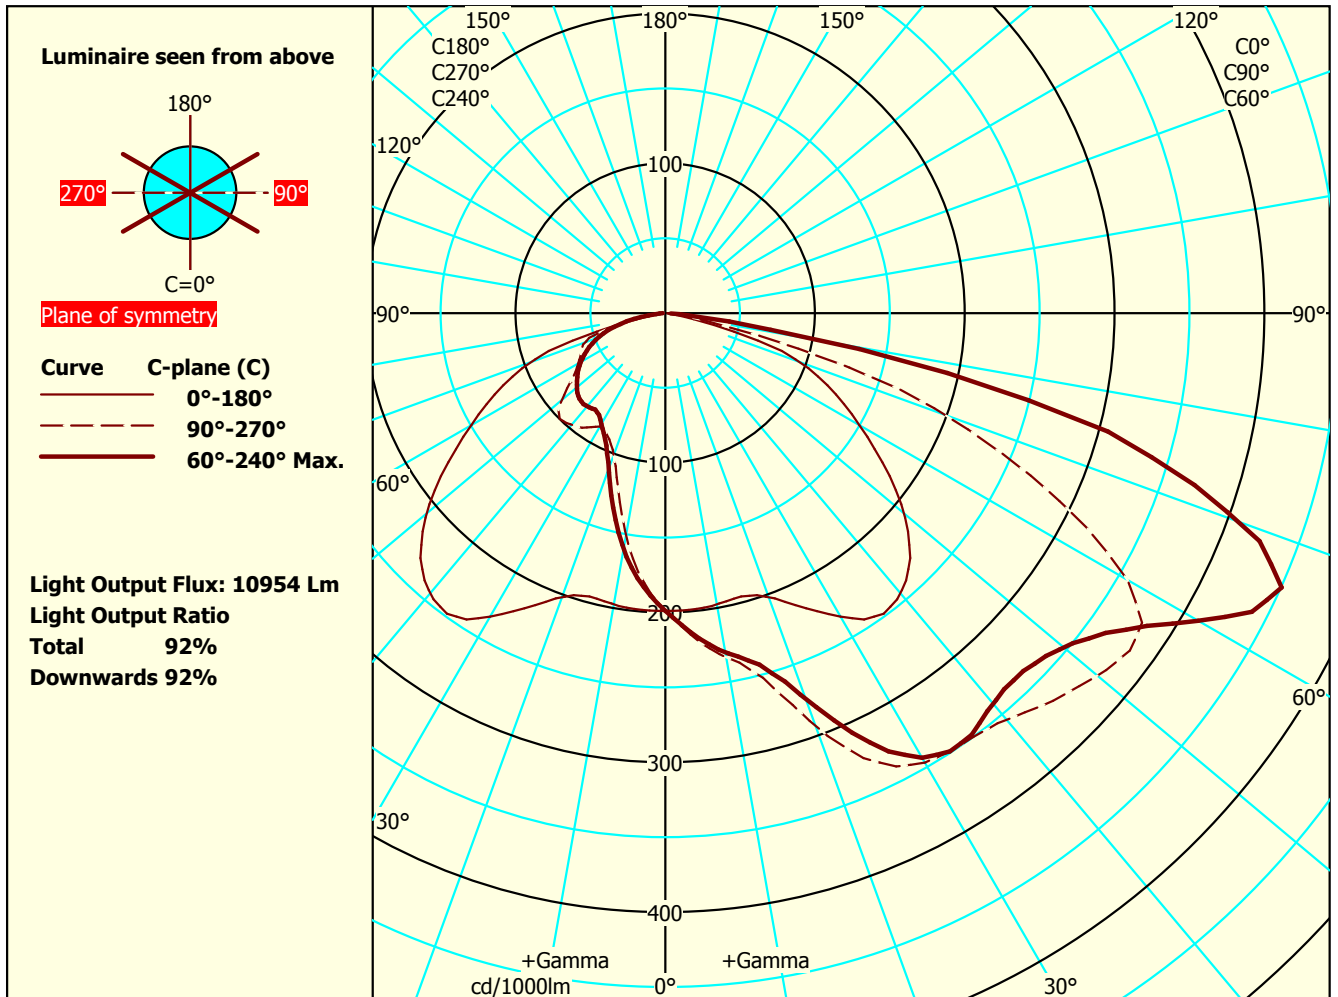

Focus Lighting

Luminaire: Peak_3xFFg4+DA_T4_730
 Type No.:
 Test Report: VFR-200103-0131-MS
 Date / name: 03-01-2020 - serial: 2316635689
 Tilt-angle: 0°
 Conv.factor: 1
 File Name: Peak_3xFFg4+DA_T4_730.ltd

Lightsources 1
 Type: FFg4+DA_2x8/730 m.T4_560mA
 Total luminous flux: 11902 lm
 Colour temp: 3000
 CRI: 71.7
 Watt total: 82,7 W

PhotoFiler/2010.10/EULumdat 1
 Dimensions Luminous Physical
 Length mm 370 380
 Width (Circular=0) 0 0
 Heigh C0° side 0 114
 Heigh C90° end 0
 Heigh C180° side 0
 Heigh C270° end 0

Some part of the I-table and luminous flux is missing. Thus the output flux and ratios are uncertain.