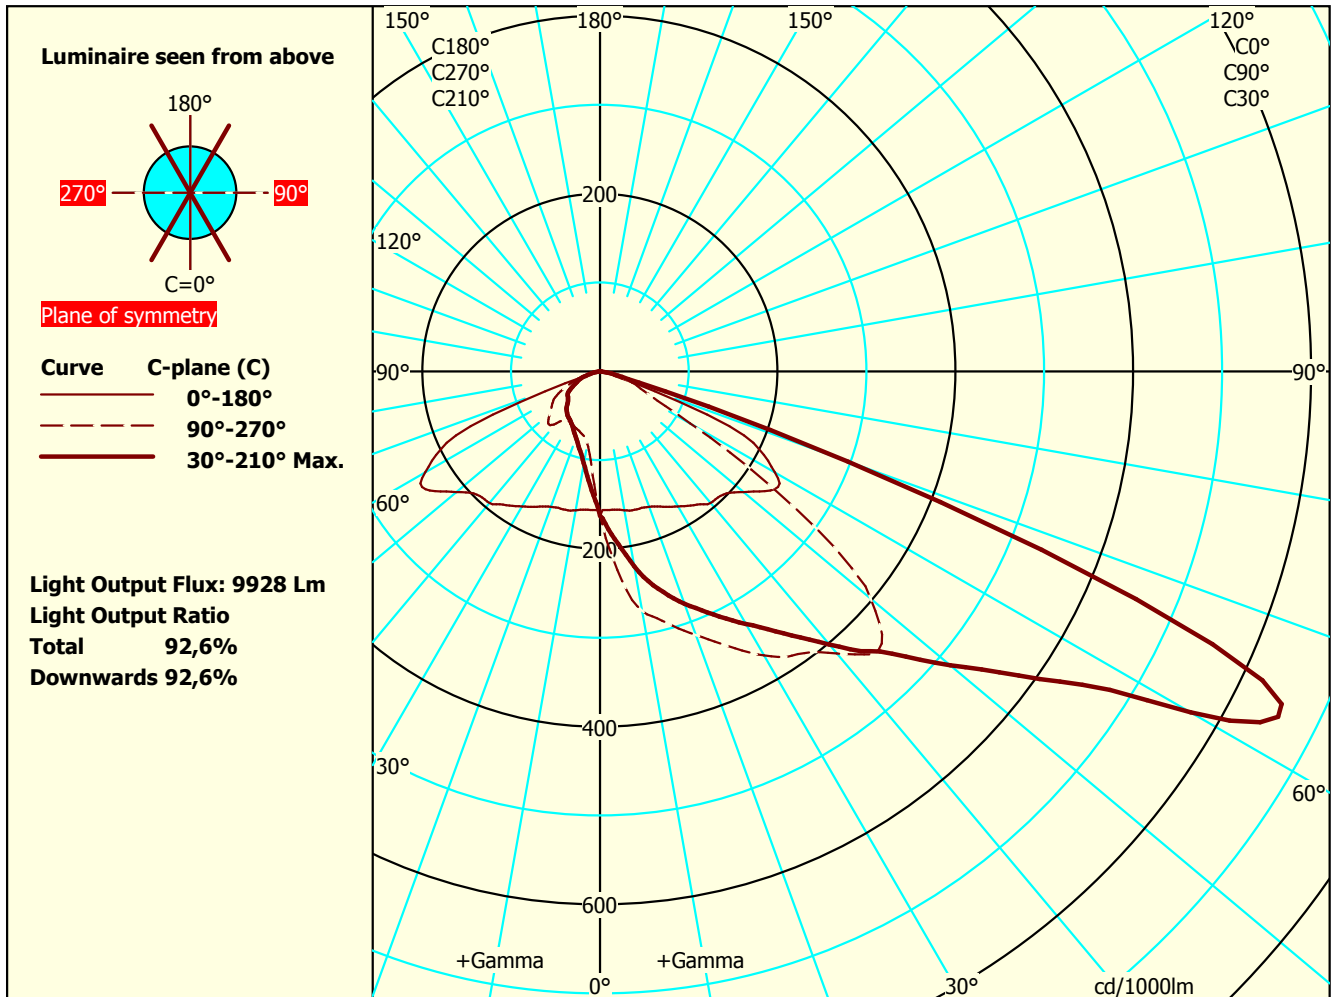

Focus Lighting

Luminaire: Peak_3xFFg4+DA_MEW_830
 Type No.:
 Test Report: VFR-200103-0123-MS
 Date / name: 03-01-2020 - serial: 2316635689
 Tilt-angle: 0°
 Conv.factor: 1
 File Name: Peak_3xFFg4+DA_MEW_830.ltd

Lightsources 1
 Type: FFg4+DA_2x8/830
 m.MEW_560mA
 Total luminous flux: 10727 lm
 Colour temp: 3000
 CRI: 80
 Watt total: 82,7 W

PhotoFiler/2010.10/EULumdat 1
 Dimensions Luminous Physical
 Length mm 370 380
 Width (Circular=0) 0 0
 Heigth C0° side 0 114
 Heigth C90° end 0
 Heigth C180° side 0
 Heigth C270° end 0

Some part of the I-table and luminous flux is missing. Thus the output flux and ratios are uncertain.