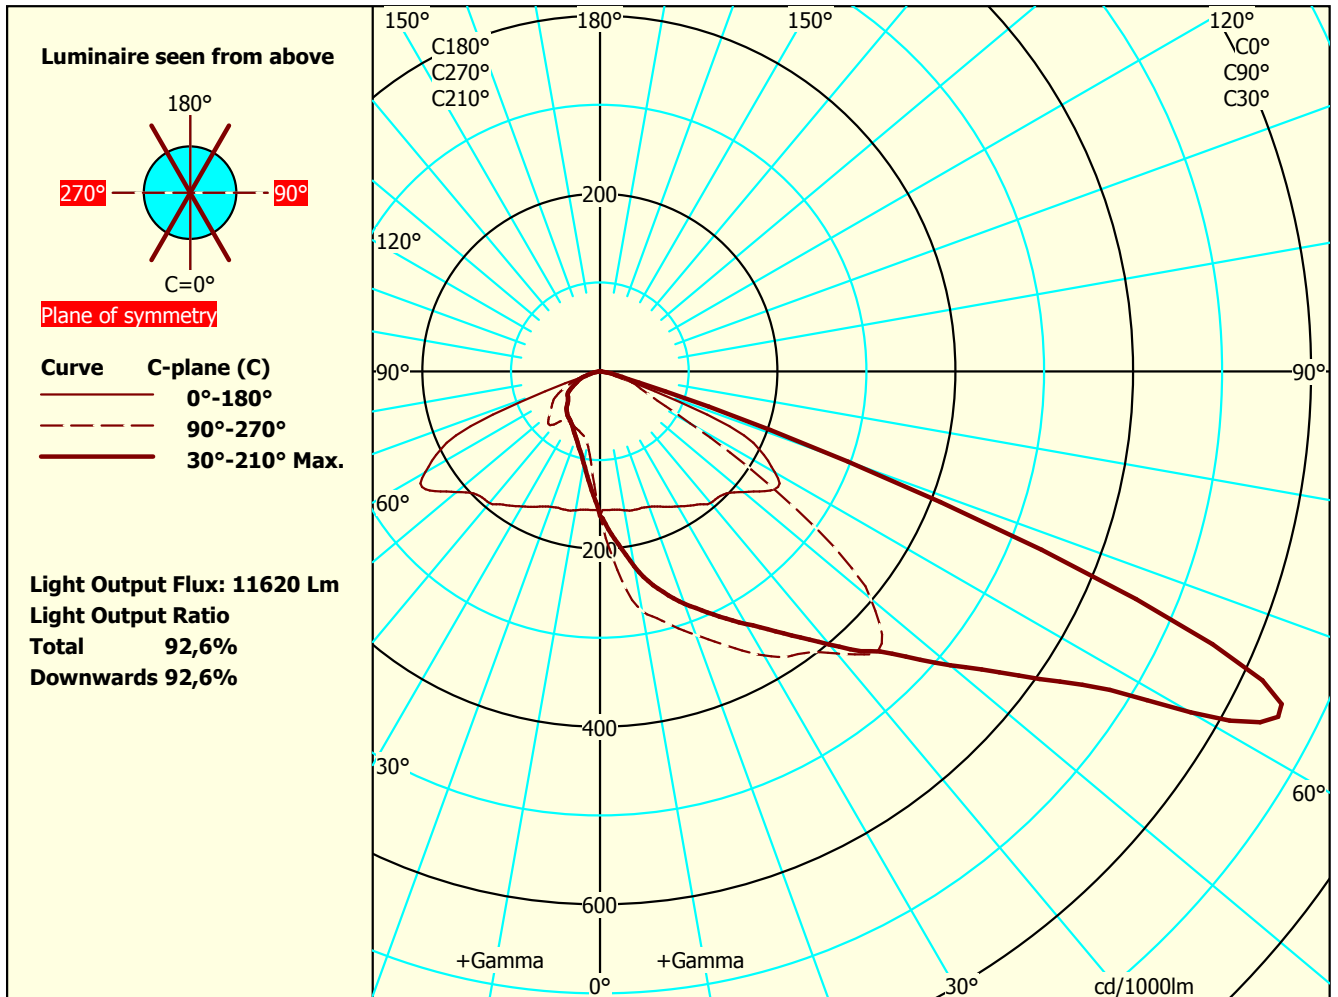

Focus Lighting

Luminaire: Peak_3xFFg4+DA_MEW_740
 Type No.:
 Test Report: VFR-200103-0123-MS
 Date / name: 03-01-2020 - serial: 2316635689
 Tilt-angle: 0°
 Conv.factor: 1
 File Name: Peak_3xFFg4+DA_MEW_740.ltd

Lightsources 1
 Type: FFg4+DA_2x8/740
 m.MEW_560mA
 Total luminous flux: 12555 lm
 Colour temp: 4000
 CRI: 71.7
 Watt total: 82,7 W

PhotoFiler/2010.10/EULumdat 1
 Dimensions Luminous Physical
 Length mm 370 380
 Width (Circular=0) 0 0
 Heigth C0° side 0 114
 Heigth C90° end 0
 Heigth C180° side 0
 Heigth C270° end 0

Some part of the I-table and luminous flux is missing. Thus the output flux and ratios are uncertain.