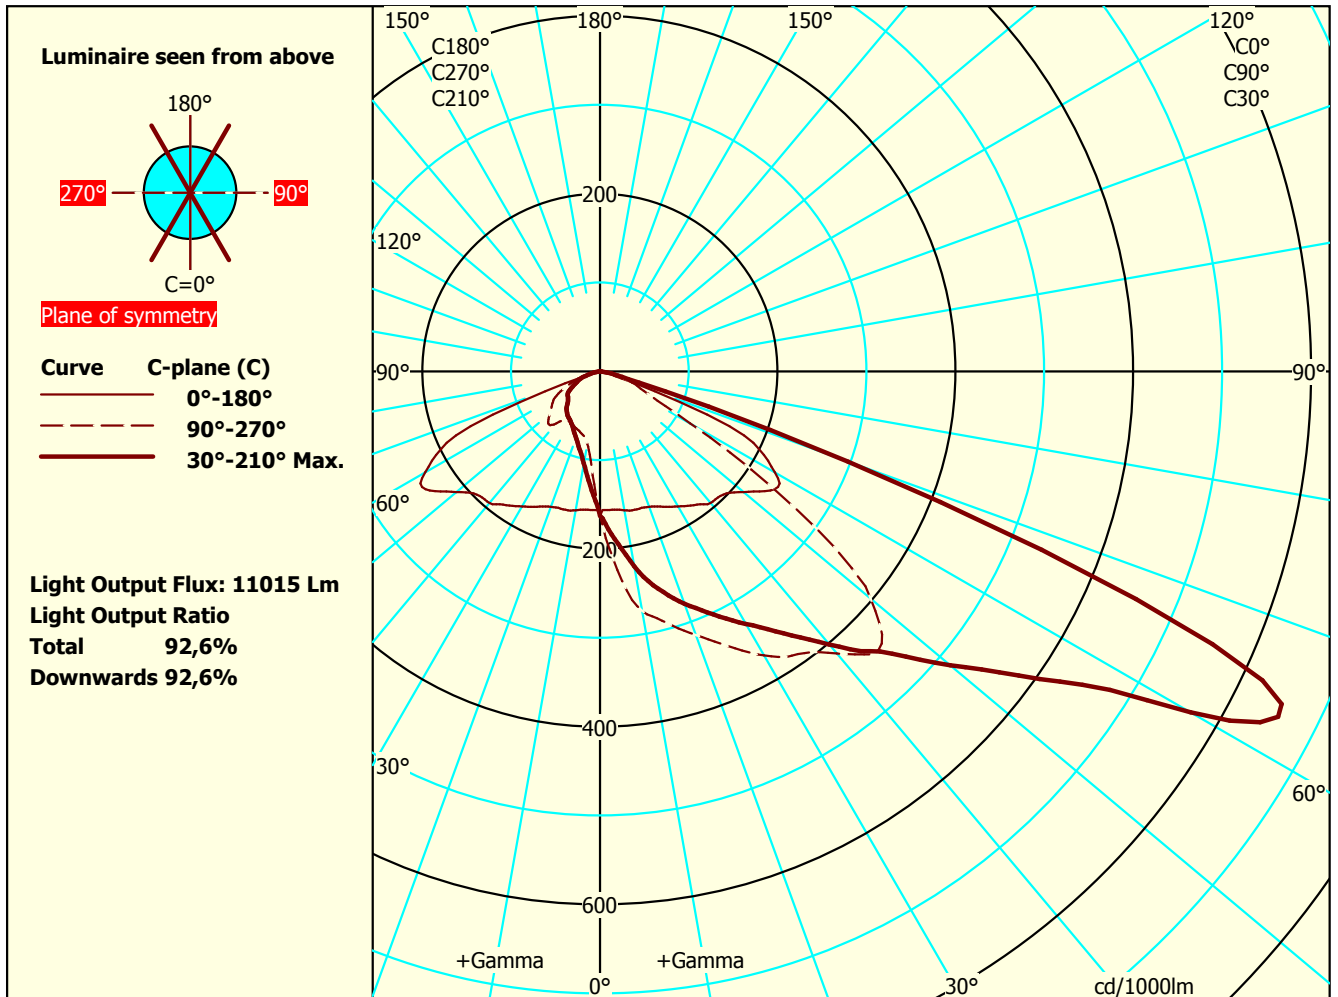

Focus Lighting

Luminaire: Peak_3xFFg4+DA_MEW_730
 Type No.:
 Test Report: VFR-200103-0123-MS
 Date / name: 03-01-2020 - serial: 2316635689
 Tilt-angle: 0°
 Conv.factor: 1
 File Name: Peak_3xFFg4+DA_MEW_730.ltd

Lightsources 1
 Type: FFg4+DA_2x8/730
 m.MEW_560mA
 Total luminous flux: 11902 lm
 Colour temp: 3000
 CRI: 71.7
 Watt total: 82,7 W

PhotoFiler/2010.10/EULumdat 1
 Dimensions Luminous Physical
 Length mm 370 380
 Width (Circular=0) 0 0
 Heigth C0° side 0 114
 Heigth C90° end 0
 Heigth C180° side 0
 Heigth C270° end 0

Some part of the I-table and luminous flux is missing. Thus the output flux and ratios are uncertain.