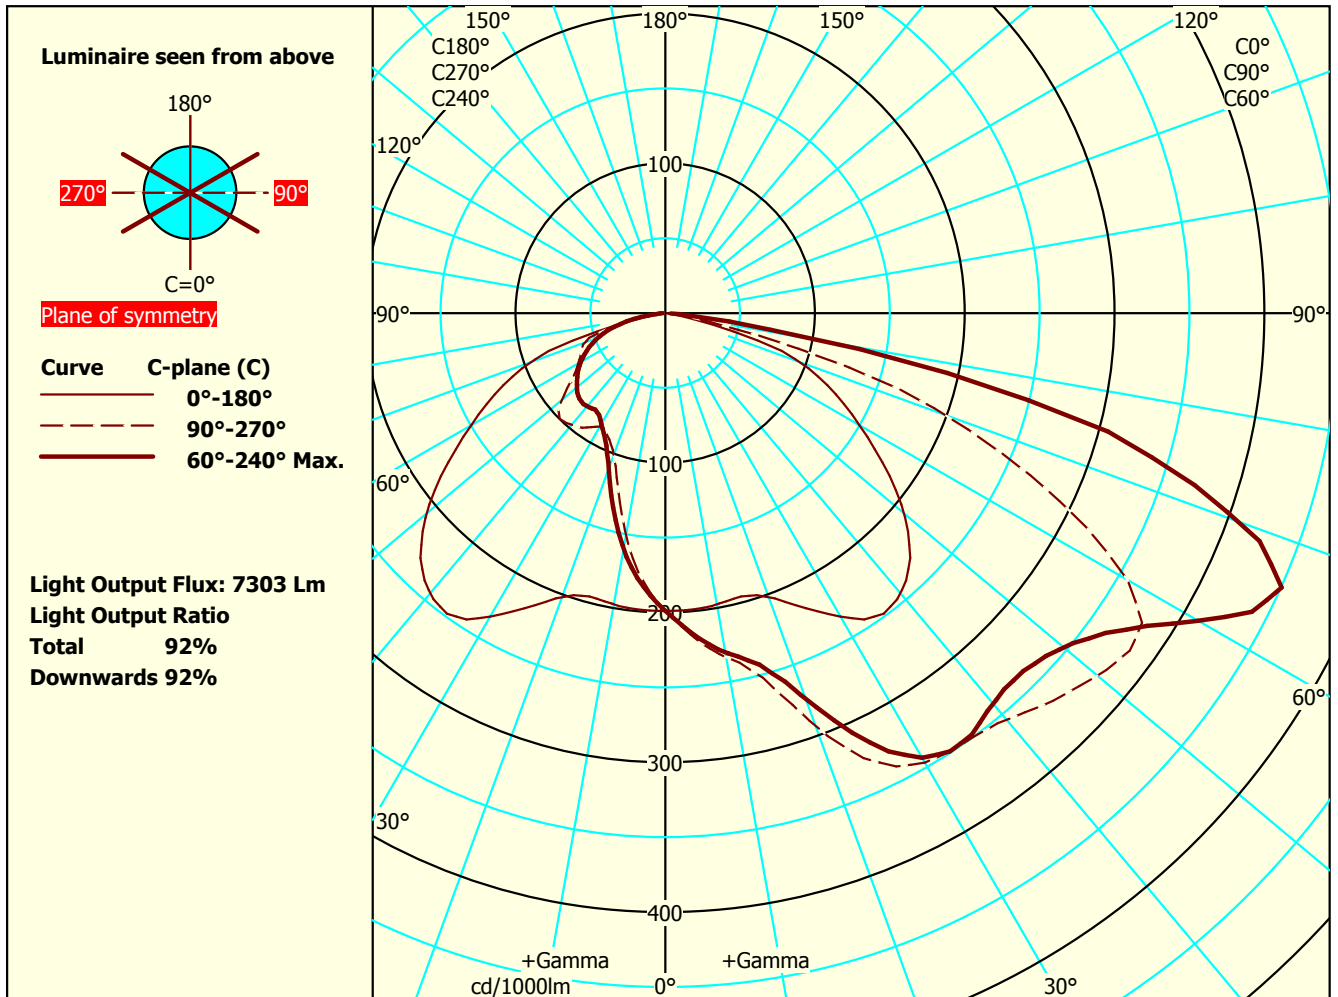

Focus Lighting

Luminaire: Peak_2xFFg4+DA_T4_730

Type No.:

Test Report: VFR-200103-0131-MS

Date / name: 03-01-2020 - serial: 2316635689

Tilt-angle: 0°

Conv.factor: 1

File Name: Peak_2xFFg4+DA_T4_730.ltd

Lightsources 1

Type: FFg4+DA_2x8/730 m.T4_560mA

Total luminous flux: 7935 lm

Colour temp: 3000

CRI: 71.7

Watt total: 55 W

PhotoFiler/2010.10/EULumdat 1

Dimensions Luminous Physical

Length mm 370 380

Width (Circular=0) 0 0

Heigth C0° side 0 114

Heigth C90° end 0

Heigth C180° side 0

Heigth C270° end 0

Some part of the I-table and luminous flux is missing. Thus the output flux and ratios are uncertain.