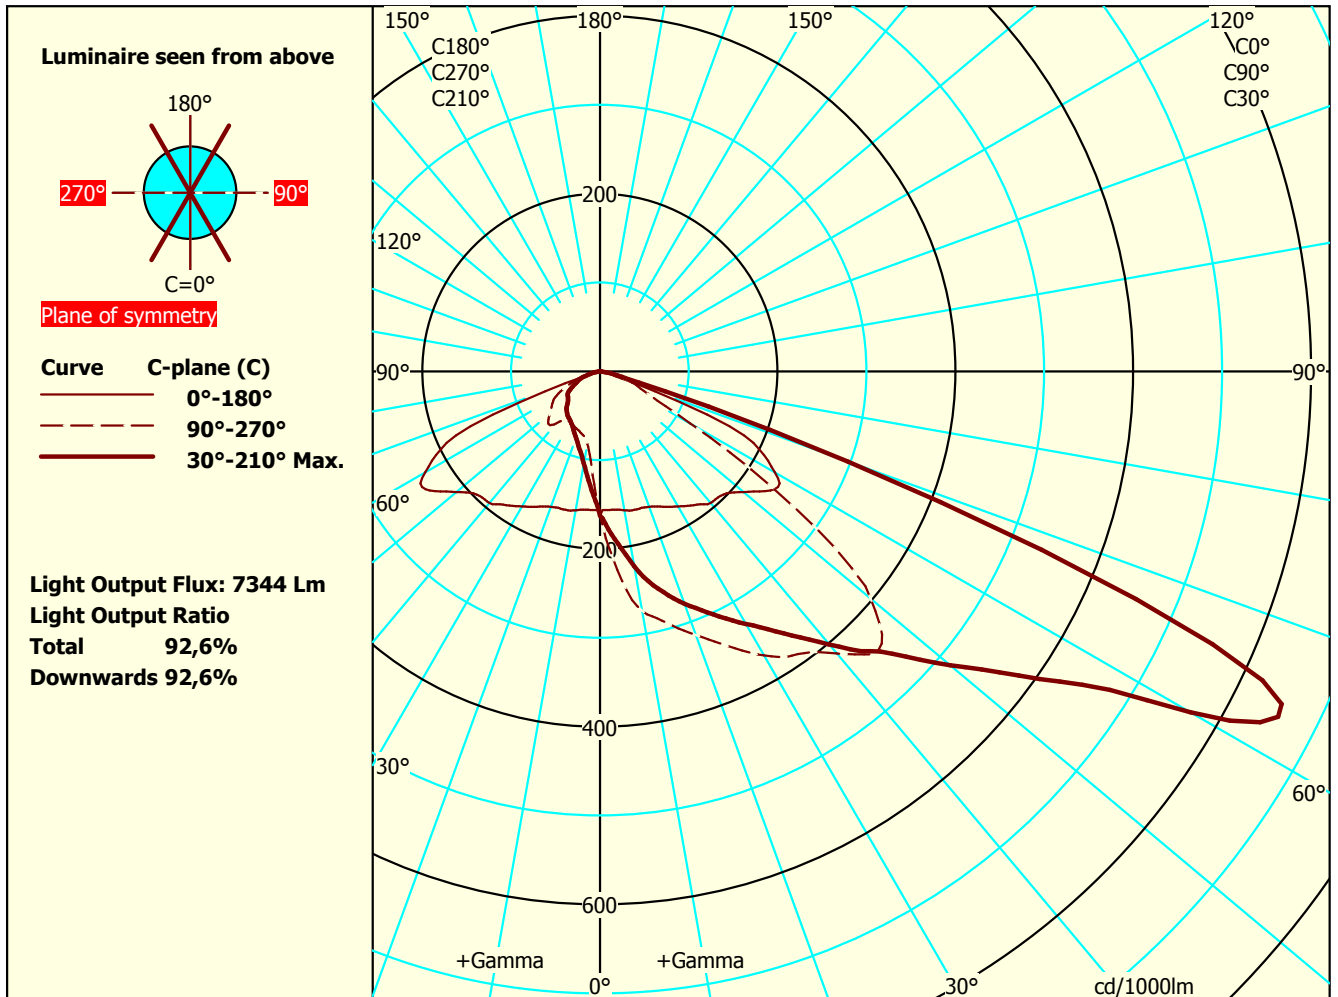

Focus Lighting

Luminaire: Peak_2xFFg4+DA_MEW_730
 Type No.:
 Test Report: VFR-200103-0123-MS
 Date / name: 03-01-2020 - serial: 2316635689
 Tilt-angle: 0°
 Conv.factor: 1
 File Name: Peak_2xFFg4+DA_MEW_730.ltd

Lightsources 1
 Type: FFg4+DA_2x8/730
 m.MEW_560mA
 Total luminous flux: 7935 lm
 Colour temp: 3000
 CRI: 71.7
 Watt total: 55 W

PhotoFiler/2010.10/EULumdat 1
 Dimensions Luminous Physical
 Length mm 370 380
 Width (Circular=0) 0 0
 Heigth C0° side 0 114
 Heigth C90° end 0
 Heigth C180° side 0
 Heigth C270° end 0

Some part of the I-table and luminous flux is missing. Thus the output flux and ratios are uncertain.