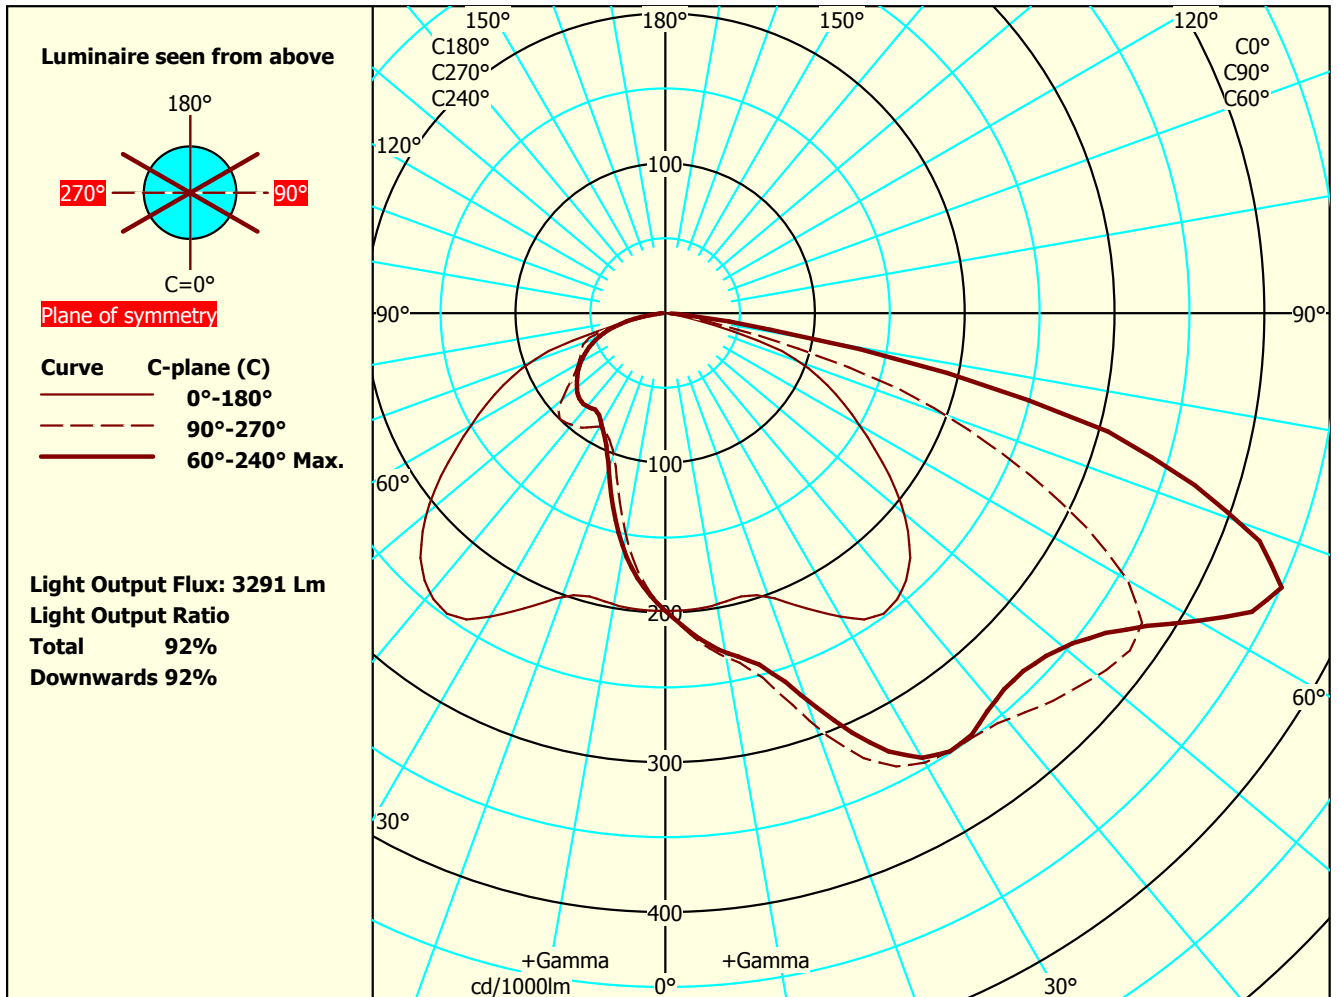

Focus Lighting

Luminaire: Peak_1xFFg4+DA_T4_830
 Type No.:
 Test Report: VFR-200103-0131-MS
 Date / name: 03-01-2020 - serial: 2316635689
 Tilt-angle: 0°
 Conv.factor: 1
 File Name: Peak_1xFFg4+DA_T4_830.ltd

Lightsources 1
 Type: FFg4+DA_2x8/830 m.T4_560mA
 Total luminous flux: 3576 lm
 Colour temp: 3000
 CRI: 80
 Watt total: 28,8 W

PhotoFiler/2010.10/EULumdat 1
 Dimensions Luminous Physical
 Length mm 370 380
 Width (Circular=0) 0 0
 Heigh C0° side 0 114
 Heigh C90° end 0
 Heigh C180° side 0
 Heigh C270° end 0

Some part of the I-table and luminous flux is missing. Thus the output flux and ratios are uncertain.