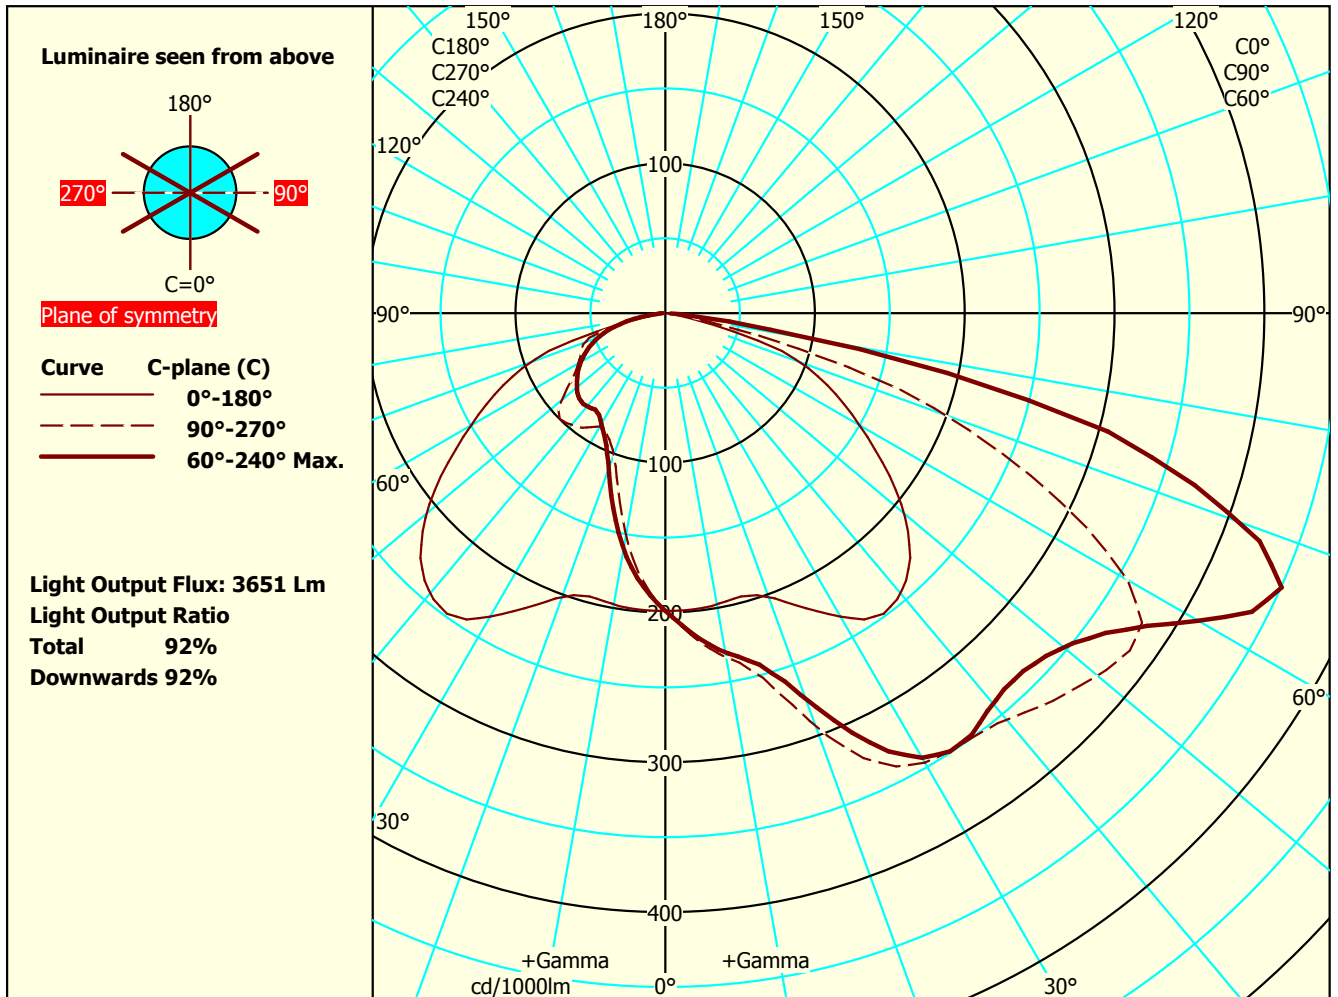

Focus Lighting

Luminaire: Peak_1xFFg4+DA_T4_730
 Type No.:
 Test Report: VFR-180607-0131-MS
 Date / name: 03-01-2020 - serial: 2316635689
 Tilt-angle: 0°
 Conv.factor: 1
 File Name: Peak_1xFFg4+DA_T4_730.ltd

Lightsources 1
 Type: FFg4+DA_2x8/730 m.T4_560mA
 Total luminous flux: 3967 lm
 Colour temp: 3000
 CRI: 71.7
 Watt total: 28,8 W

PhotoFiler/2010.10/EULumdat 1
 Dimensions Luminous Physical
 Length mm 370 380
 Width (Circular=0) 0 0
 Heigh C0° side 0 114
 Heigh C90° end 0
 Heigh C180° side 0
 Heigh C270° end 0

Some part of the I-table and luminous flux is missing. Thus the output flux and ratios are uncertain.