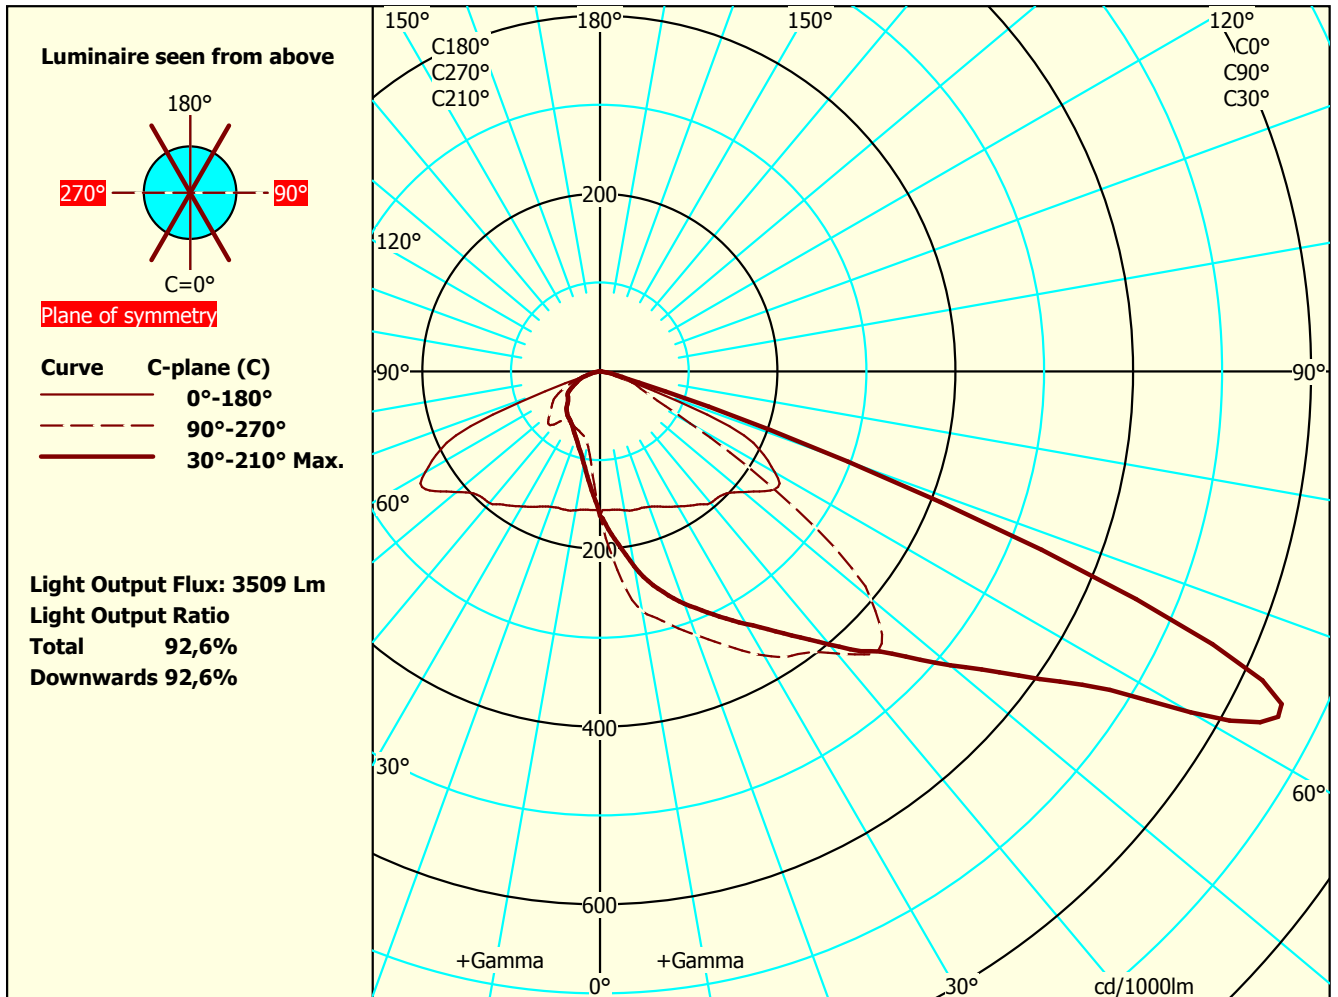

Focus Lighting

Luminaire: Peak_1xFFg4+DA_MEW_840
 Type No.:
 Test Report: VFR-200103-0123-MS
 Date / name: 03-01-2020 - serial: 2316635689
 Tilt-angle: 0°
 Conv.factor: 1
 File Name: Peak_1xFFg4+DA_MEW_840.ltd

Lightsources 1
 Type: FFg4+DA_2x8/840
 m.MEW_560mA
 Total luminous flux: 3791 lm
 Colour temp: 4000
 CRI: 80
 Watt total: 28,8 W

PhotoFiler/2010.10/EULumdat 1
 Dimensions Luminous Physical
 Length mm 370 380
 Width (Circular=0) 0 0
 Heigth C0° side 0 114
 Heigth C90° end 0
 Heigth C180° side 0
 Heigth C270° end 0

Some part of the I-table and luminous flux is missing. Thus the output flux and ratios are uncertain.