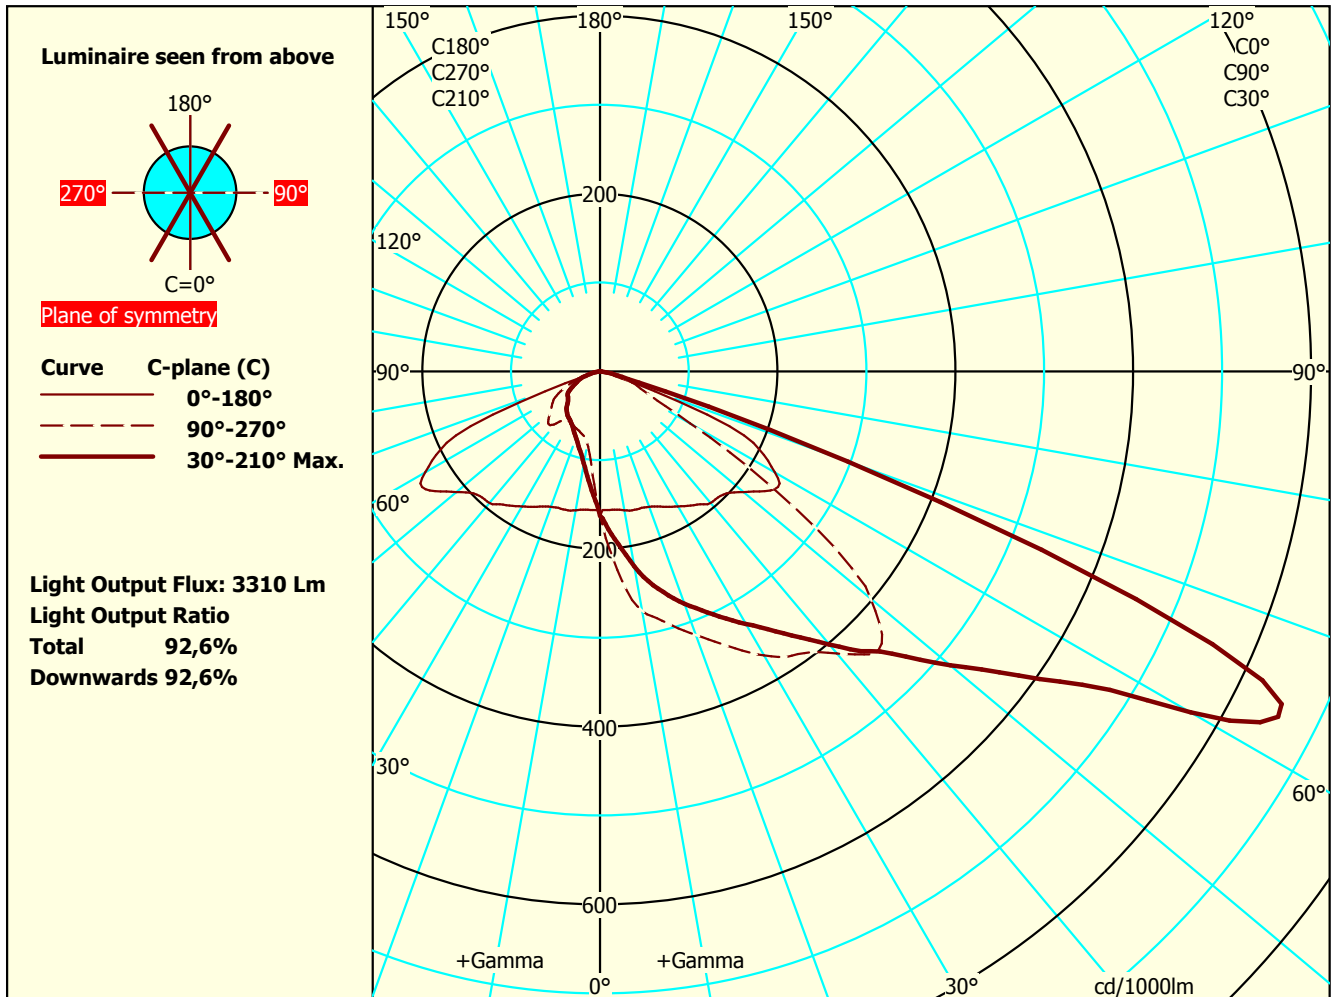

Focus Lighting

Luminaire: Peak\_1xFFg4+DA\_MEW\_830  
 Type No.:  
 Test Report: VFR-180606-0123-MS  
 Date / name: 03-01-2020 - serial: 2316635689  
 Tilt-angle: 0°  
 Conv.factor: 1  
 File Name: Peak\_1xFFg4+DA\_MEW\_830.ltd

Lightsources 1  
 Type: FFg4+DA\_2x8/830  
 m.MEW\_560mA  
 Total luminous flux: 3576 lm  
 Colour temp: 3000  
 CRI: 80  
 Watt total: 28,8 W

PhotoFiler/2010.10/EULumdat 1  
 Dimensions Luminous Physical  
 Length mm 370 380  
 Width (Circular=0) 0 0  
 Heigth C0° side 0 114  
 Heigth C90° end 0  
 Heigth C180° side 0  
 Heigth C270° end 0

Some part of the I-table and luminous flux is missing. Thus the output flux and ratios are uncertain.