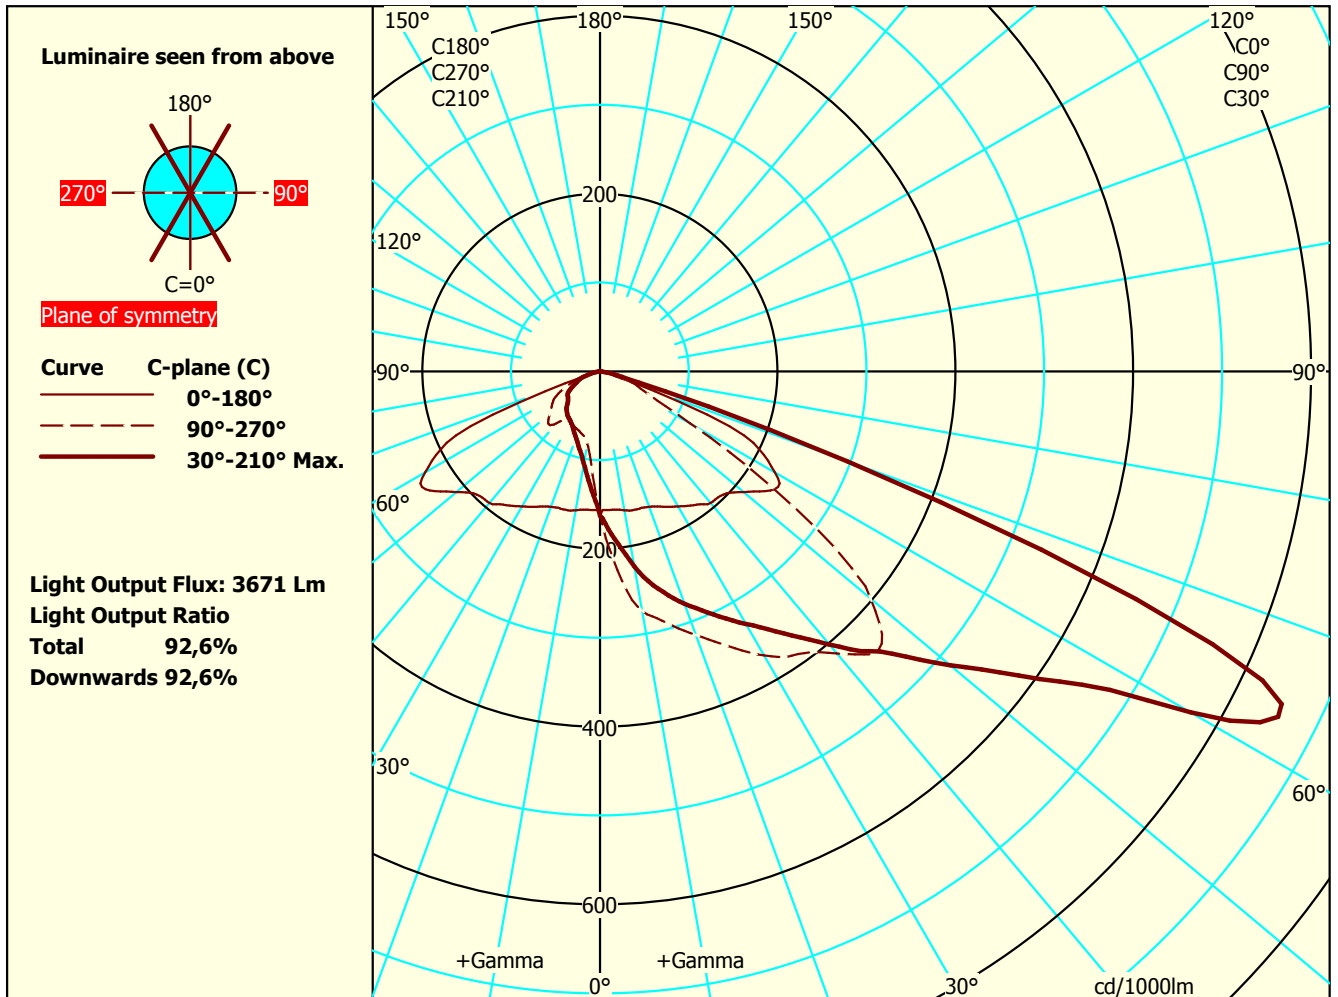

Focus Lighting

Luminaire: Peak\_1xFFg4+DA\_MEW\_730  
 Type No.:  
 Test Report: VFR-180606-0123-MS  
 Date / name: 03-01-2020 - serial: 2316635689  
 Tilt-angle: 0°  
 Conv.factor: 1  
 File Name: Peak\_1xFFg4+DA\_MEW\_730.ltd

Lightsources 1  
 Type: FFg4+DA\_2x8/730  
 m.MEW\_560mA  
 Total luminous flux: 3967 lm  
 Colour temp: 3000  
 CRI: 71.7  
 Watt total: 28,8 W

PhotoFiler/2010.10/EULumdat 1  
 Dimensions Luminous Physical  
 Length mm 370 380  
 Width (Circular=0) 0 0  
 Heigth C0° side 0 114  
 Heigth C90° end 0  
 Heigth C180° side 0  
 Heigth C270° end 0

Some part of the I-table and luminous flux is missing. Thus the output flux and ratios are uncertain.