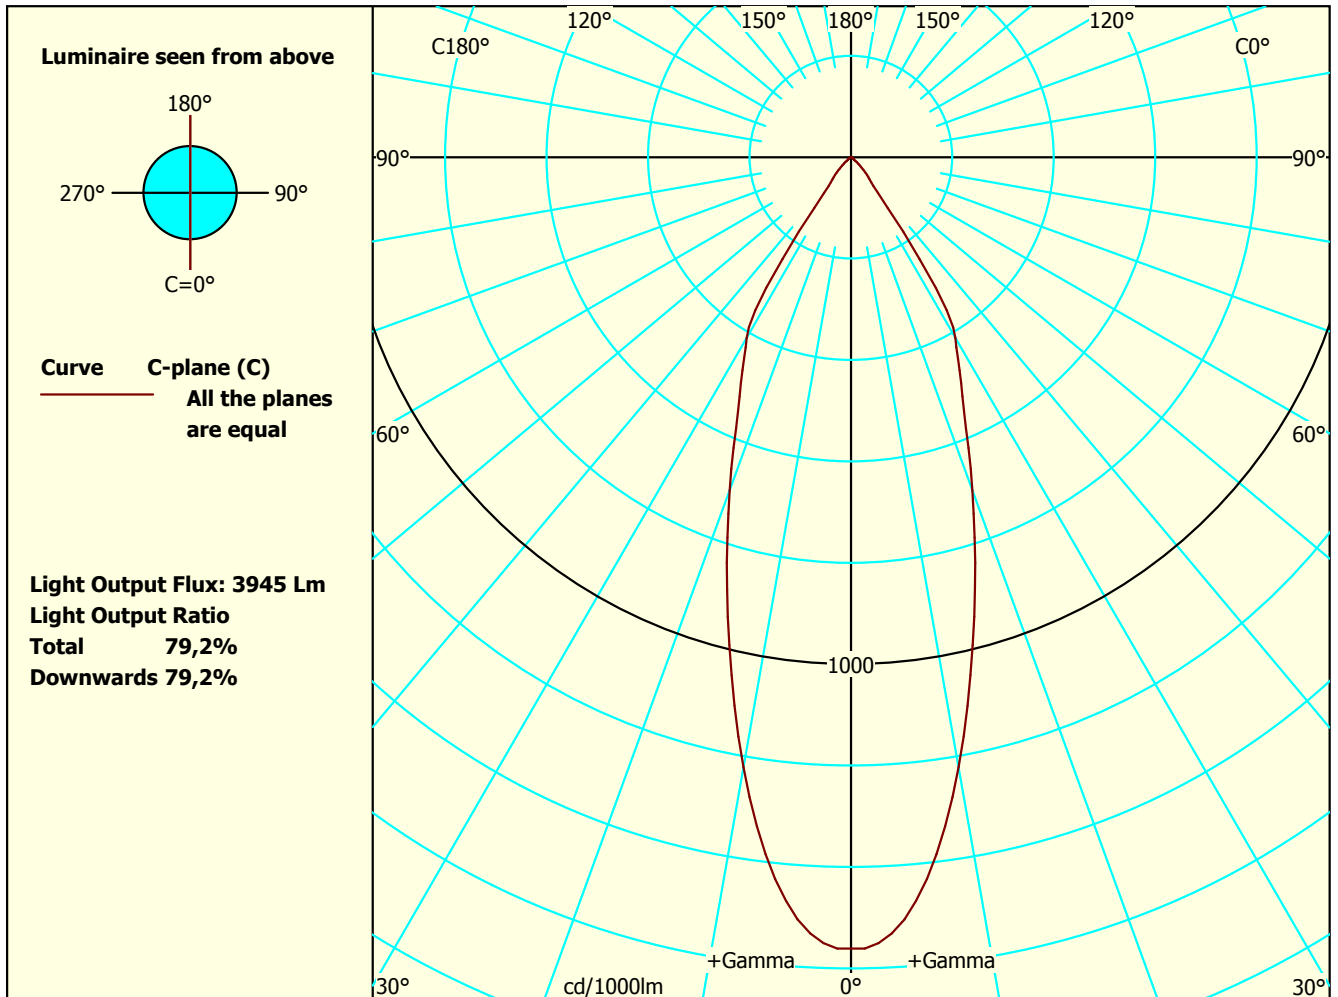

Focus Lighting AS

Luminaire: Turn\_38grW\_830

Type No.:

Test Report: VFR-180604-0120-MS

Date / name: 18-08-2020 - serial: 2316635689

Tilt-angle: 0°

Conv.factor: 1

File Name: Turn\_38grW\_830.ltd

Lightsources 1

Type: V18\_30E4000-C-83\_900mA

Total luminous flux: 4982 lm

Colour temp: 3000

CRI: 81.7

Watt total: 34,03 W

PhotoFiler/2010.10/EULumdat 1

Dimensions Luminous Physical

Length mm 166 180

Width (Circular=0) 0 0

Heigth C0° side 0 200

Heigth C90° end 0

Heigth C180° side 0

Heigth C270° end 0

Some part of the I-table and luminous flux is missing. Thus the output flux and ratios are uncertain.