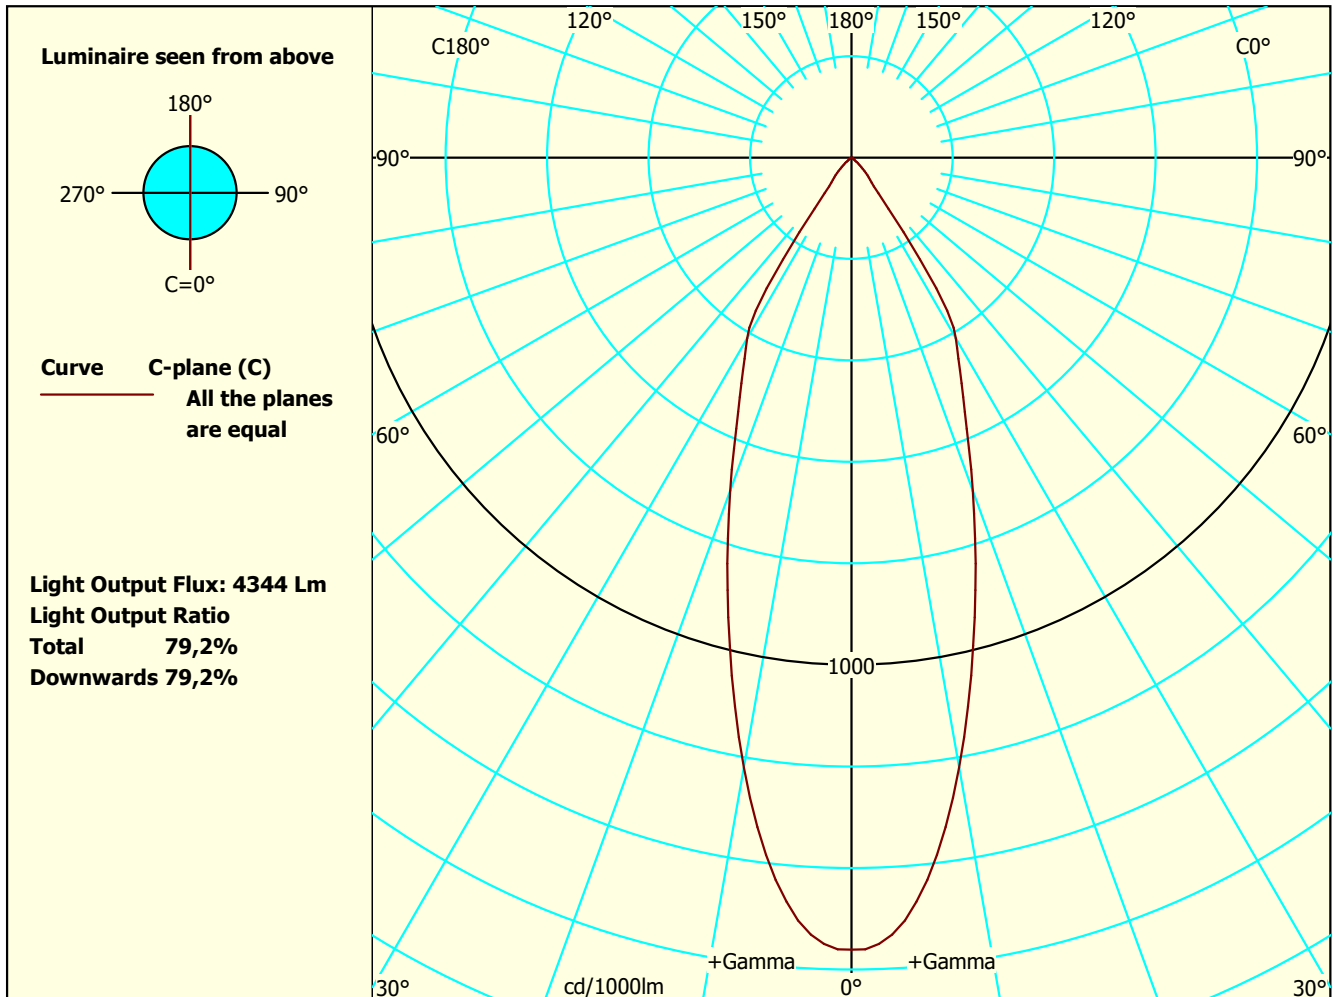

Focus Lighting AS

Luminaire: Turn_38grW_827

Type No.:

Test Report: VFR-180604-0120-MS

Date / name: 08-04-2024 - serial: 2316635689

Tilt-angle: 0°

Conv.factor: 1

File Name: Turn_38grW_827.ltd

Lightsources 1

Type: V18_27E4000-C-93_900mA

Total luminous flux: 5486 lm

Colour temp: 2700

CRI: 81.7

Watt total: 33,6 W

PhotoFiler/2010.10/EULumdat 1

Dimensions Luminous Physical

Length mm 166 180

Width (Circular=0) 0 0

Heigth C0° side 0 200

Heigth C90° end 0

Heigth C180° side 0

Heigth C270° end 0

Some part of the I-table and luminous flux is missing. Thus the output flux and ratios are uncertain.