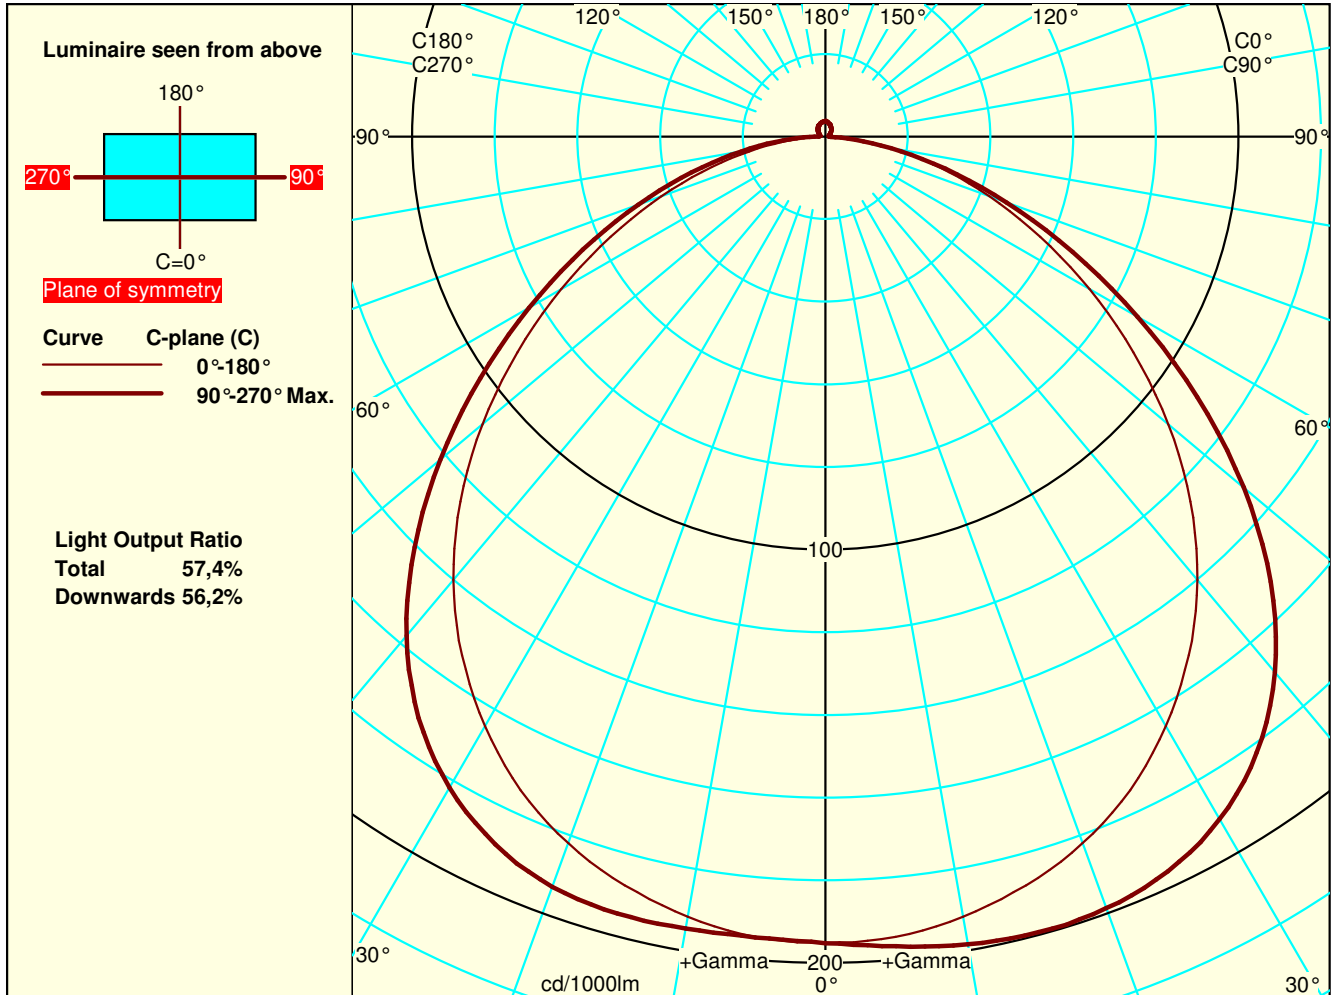

Length mm 267 270

Width (Circular=0) 142 154

Heigth C0° side 0 145

Heigth C90° end 0

Heigth C180° side 0

Heigth C270° end 0

Focus Lighting AS

Luminaire: Quarto270\_LED 12,7W\_500mA\_3000K

PhotoFiler/2010.10/EULumdat 1

Dimensions Luminous Physical

Length mm 267 270

Width (Circular=0) 142 154

Heigh C0° side 0 145

Heigh C90° end 0

Heigh C180° side 0

Heigh C270° end 0